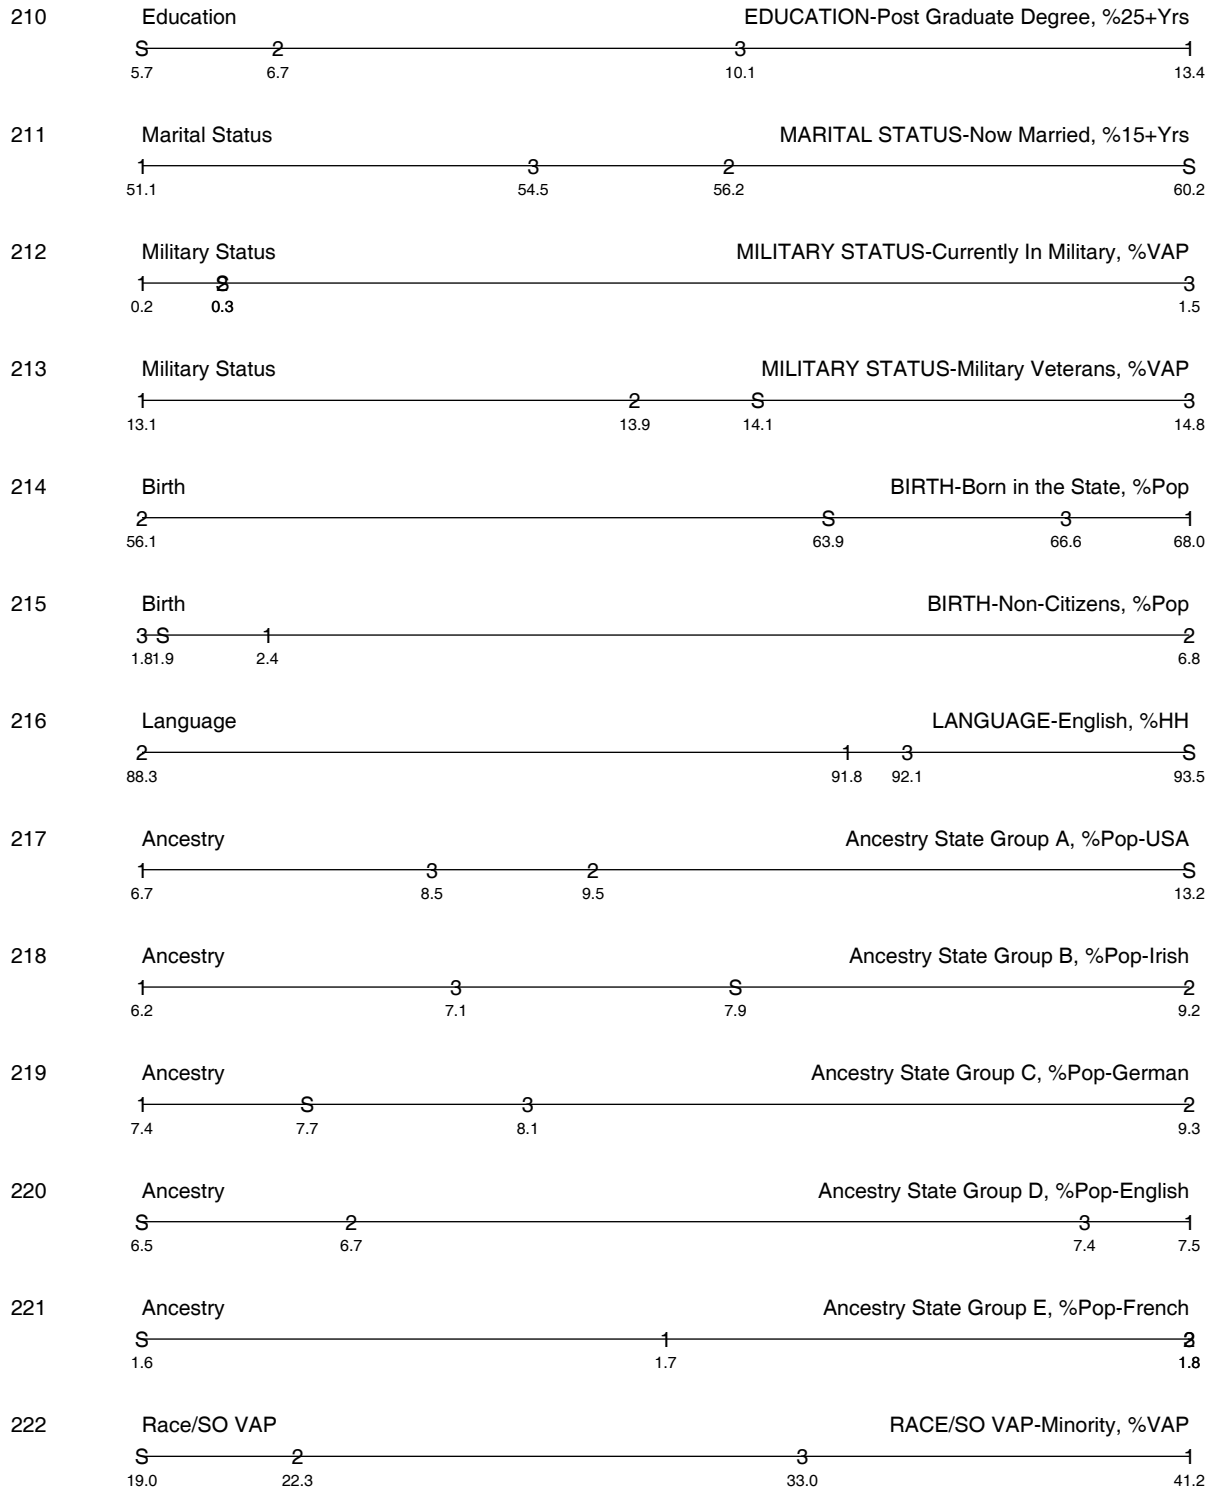

Area 1: LITTLE ROCK CITY (1)  
Area 2: FORT SMITH CITY (2)  
Area 3: PULASKI COUNTY (3)  
Area 4: ARKANSAS (S)

POLIDATA® Demographic and Political Guides. All Rights Reserved. Copyright © 2003. www.polidata.us  
 1. The relative relationship for selected areas are illustrated by the symbol indicated following the area name at the top of the page.  
 2. Symbols for some areas may be overwritten due to similar values or a large scale. The data value appears below the line.  
 3. A graph is included for each ranked variable. See Part 2.