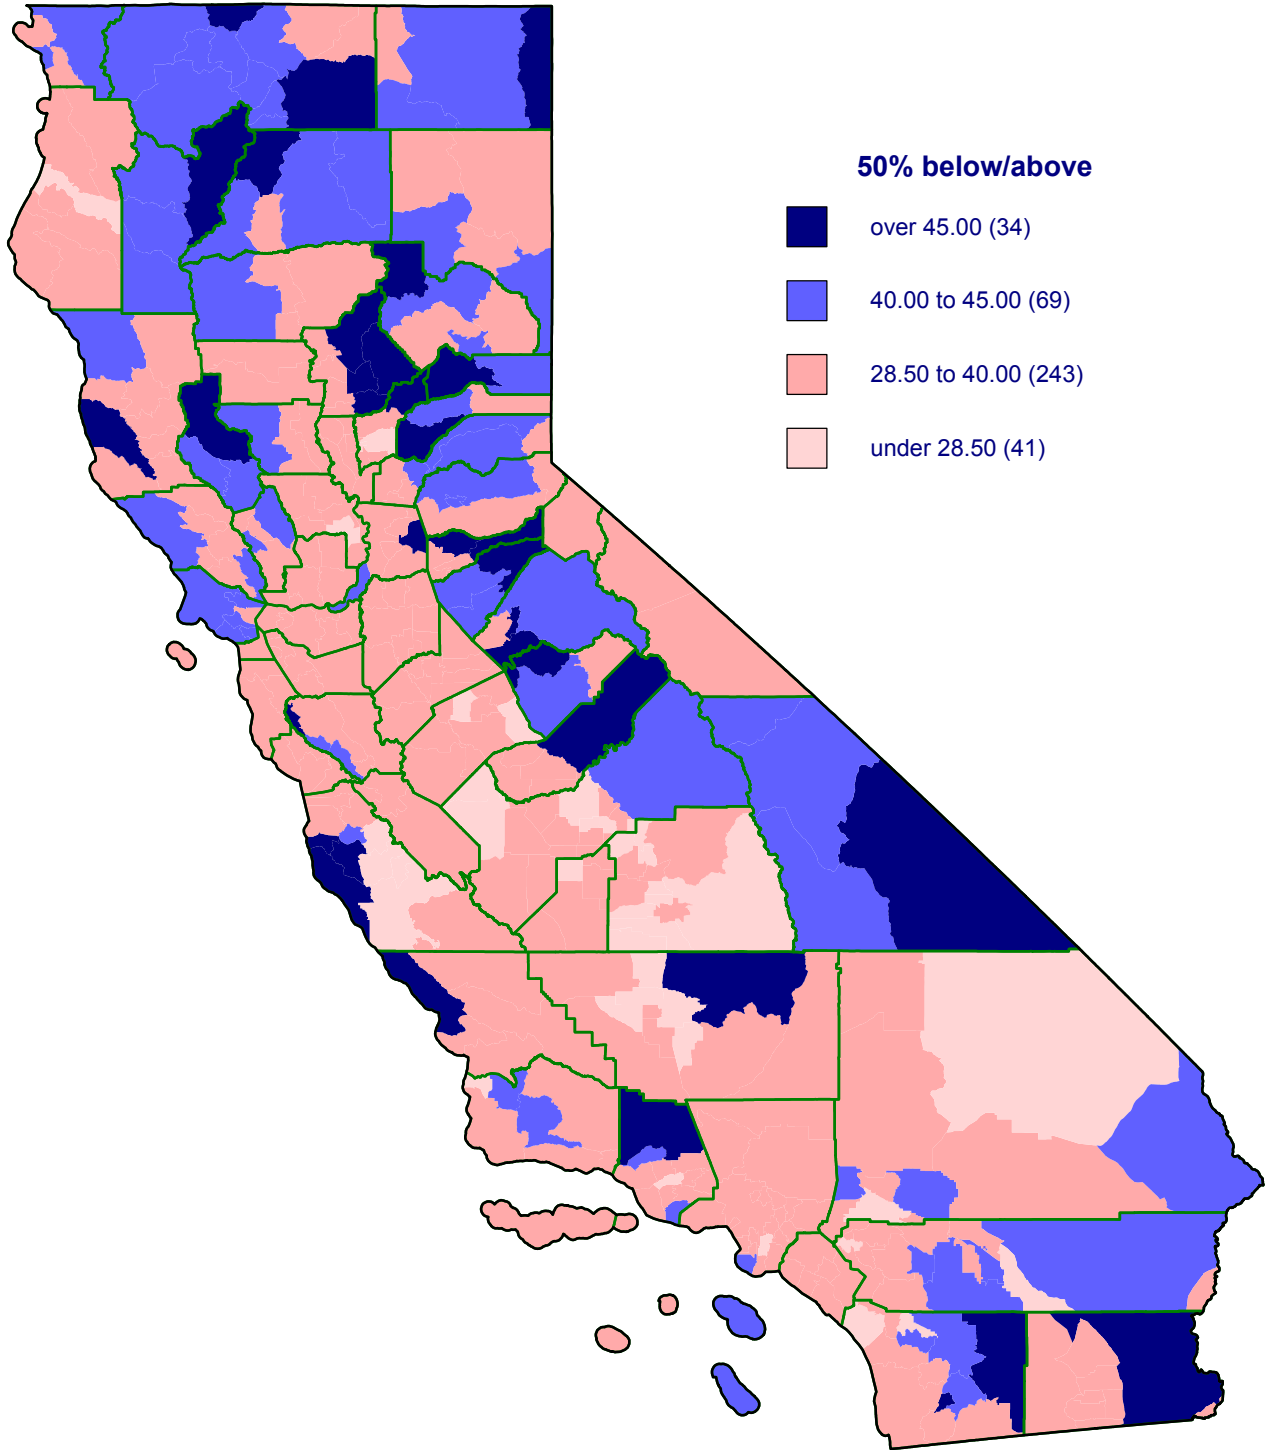

AGE: Median

2000 Census of Population and Housing, County Subdivisions

Value for State: 33.30

See Ranked Listing 207