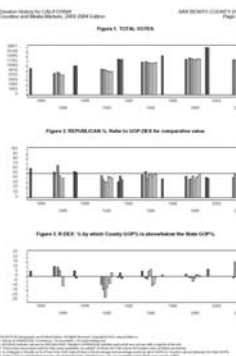

Races Included

Race Summary Map

**Market Summary**

Market	1980	1984	1988	1992	1996	2000
San Francisco						
San Jose						
San Diego						
Los Angeles						
San Francisco Bay Area						
San Jose Bay Area						
San Diego Bay Area						
Los Angeles Bay Area						
San Francisco Bay Area						
San Jose Bay Area						
San Diego Bay Area						
Los Angeles Bay Area						

Market Summary

County Locator Map

**History-Statewides**

Year	Office	1980	1984	1988	1992	1996	2000
1980	U.S. President						
1984	U.S. Senate						
1984	U.S. House						
1988	U.S. President						
1992	U.S. Senate						
1992	U.S. House						
1996	U.S. President						
1996	U.S. Senate						
1996	U.S. House						
2000	U.S. President						
2000	U.S. Senate						
2000	U.S. House						

History-Statewides

Column Charts

**Ranked by GOP%**

Market	1980	1984	1988	1992	1996	2000
San Francisco						
San Jose						
San Diego						
Los Angeles						
San Francisco Bay Area						
San Jose Bay Area						
San Diego Bay Area						
Los Angeles Bay Area						
San Francisco Bay Area						
San Jose Bay Area						
San Diego Bay Area						
Los Angeles Bay Area						