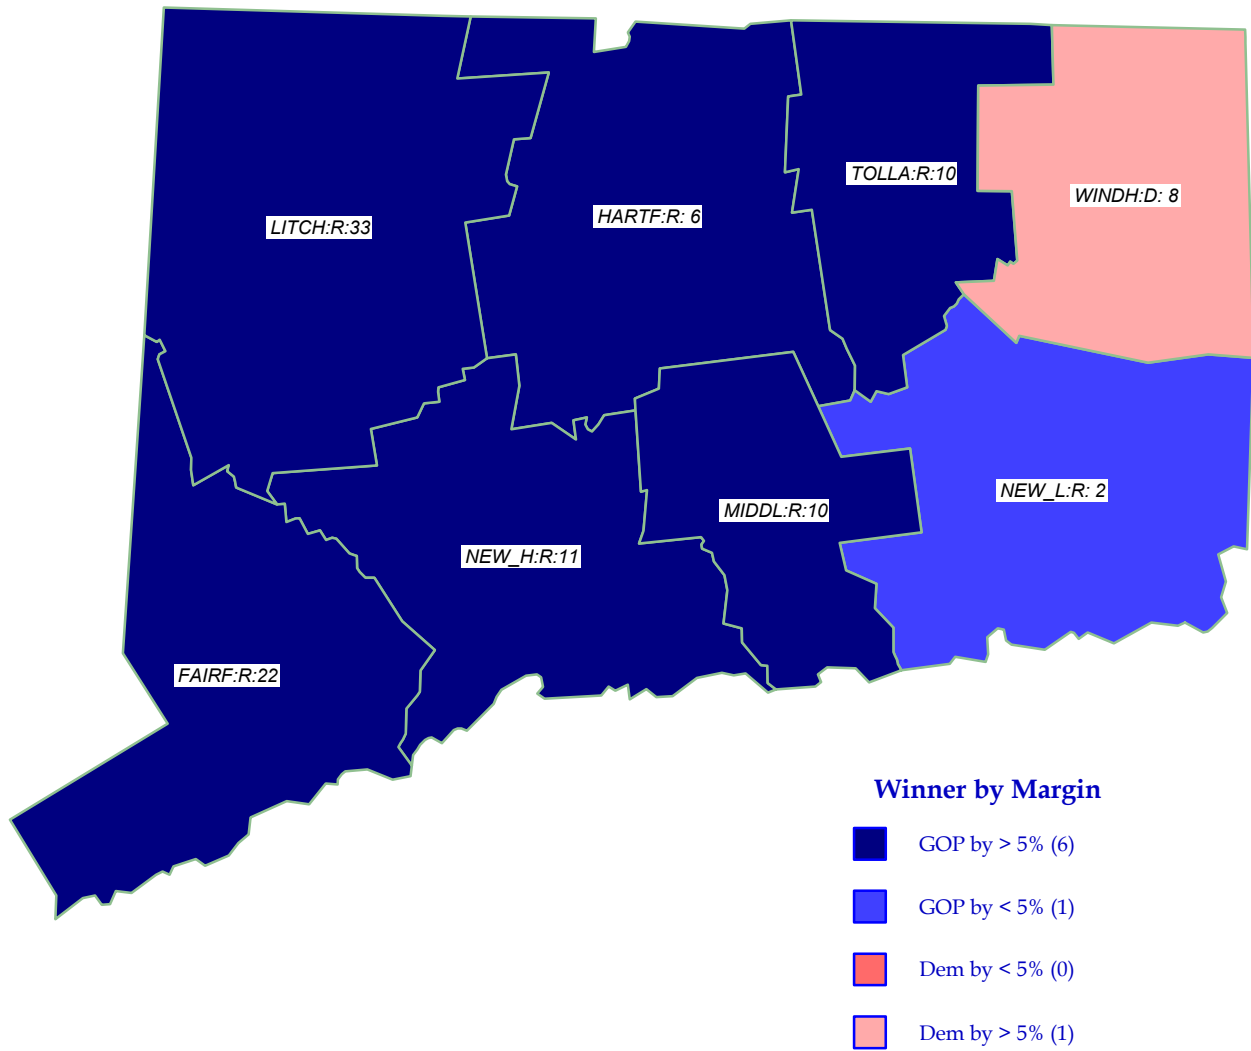

Governor 2002

ROWLAND* (R) reelected over Curry (D)

General Election; See Vote Listing for County Detail of Results

Label in each county is Polidata
CyAbb:winner/margin (%).