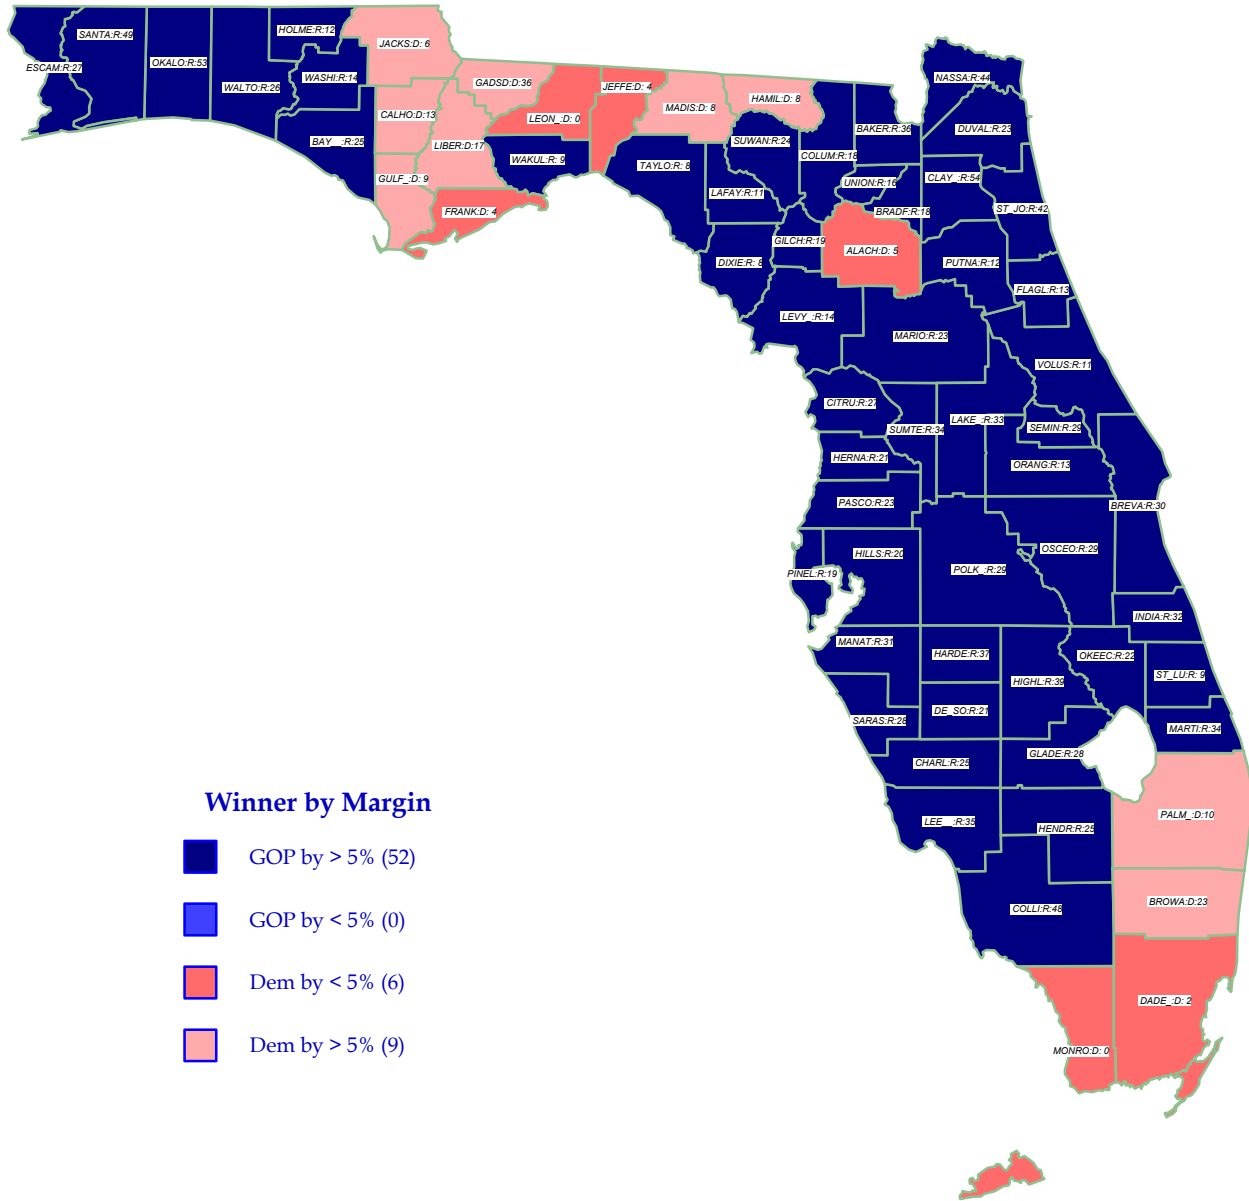

Agriculture 2002

BRONSON (R) gains seat over Nelson+ (D)

General Election; See Vote Listing for County Detail of Results

Winner by Margin

- GOP by > 5% (52)
- GOP by < 5% (0)
- Dem by < 5% (6)
- Dem by > 5% (9)

Label in each county is Polidata
CyAbb.winner/margin (%).