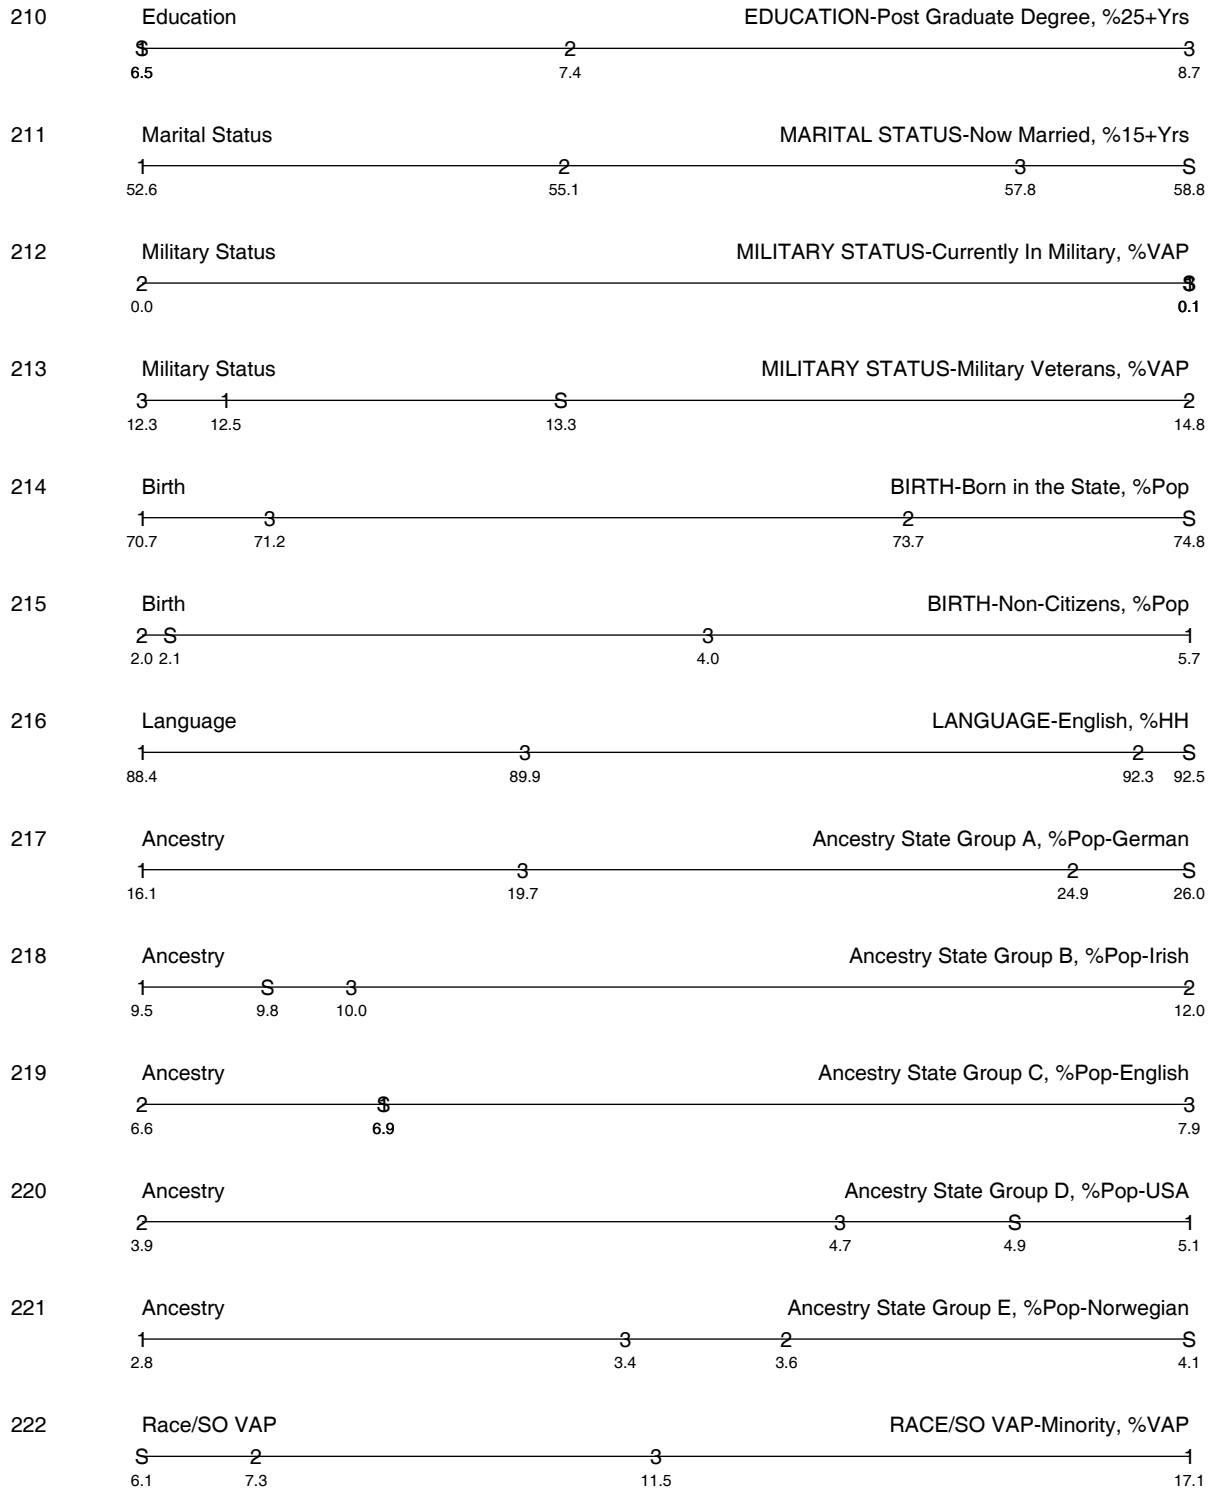

Area 1: DES MOINES CITY (1)
Area 2: CEDAR RAPIDS CITY (2)
Area 3: POLK COUNTY (3)
Area 4: IOWA (S)

POLIDATA® Demographic and Political Guides. All Rights Reserved. Copyright © 2003. www.polidata.us
 1. The relative relationship for selected areas are illustrated by the symbol indicated following the area name at the top of the page.
 2. Symbols for some areas may be overwritten due to similar values or a large scale. The data value appears below the line.
 3. A graph is included for each ranked variable. See Part 2.