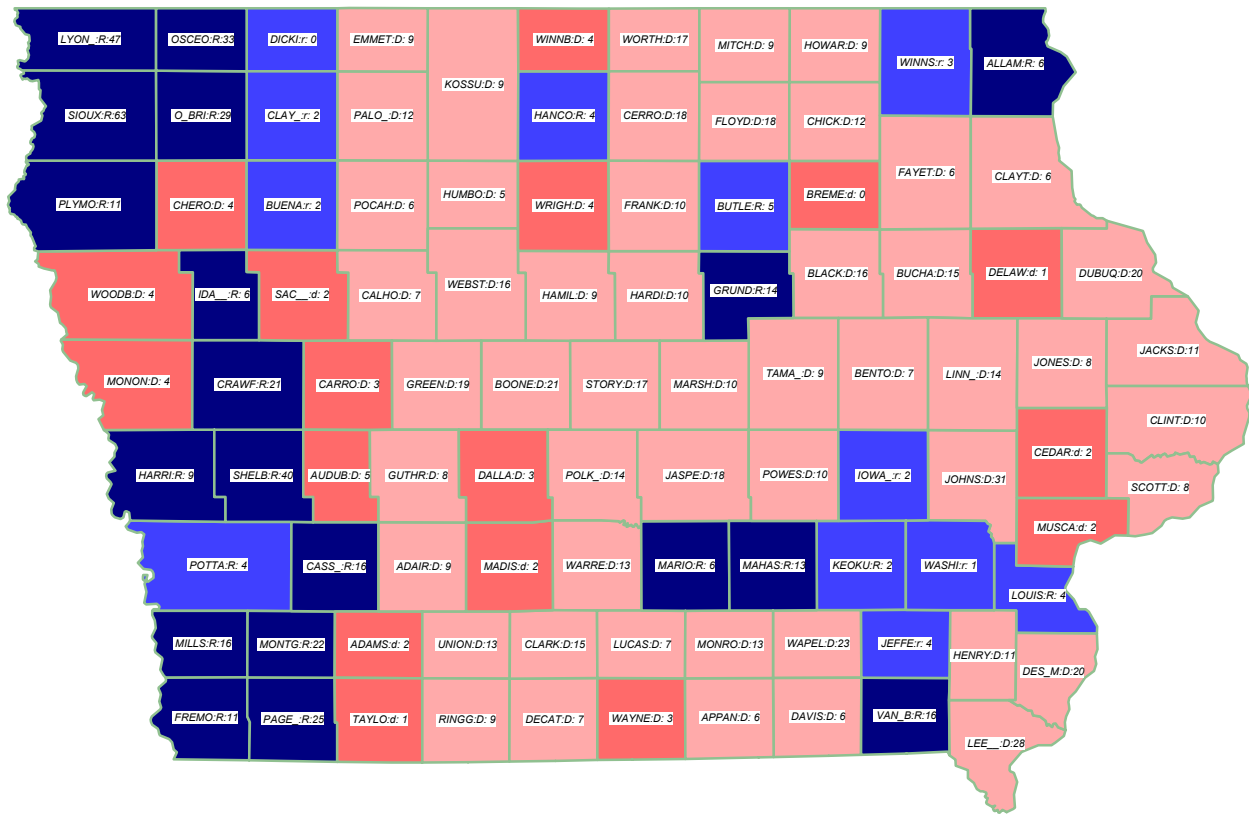

# Governor 2002

VILSACK\* (D) reelected over Gross (R)

General Election; See Vote Listing for County Detail of Results

### Winner by Margin

- GOP by > 5% (19)
- GOP by < 5% (12)
- Dem by < 5% (17)
- Dem by > 5% (51)

Label in each county is Polidata  
CyAbb:winner/margin (%).