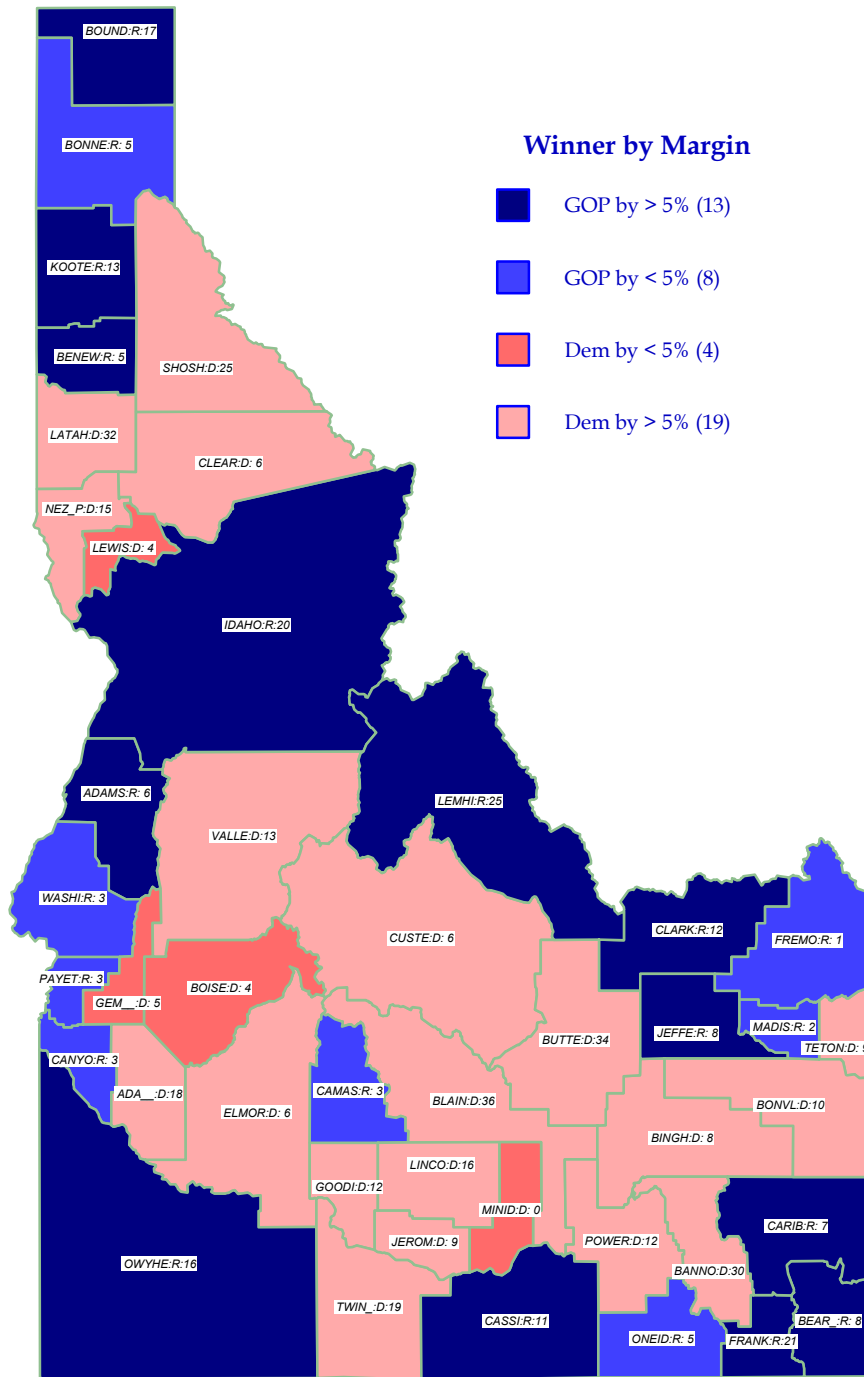

# Education 1998

## HOWARD (D) gains seat over Fox\* (R)

General Election; See Vote Listing for County Detail of Results

Label in each county is Polidata  
CyAbb.winner/margin (%).