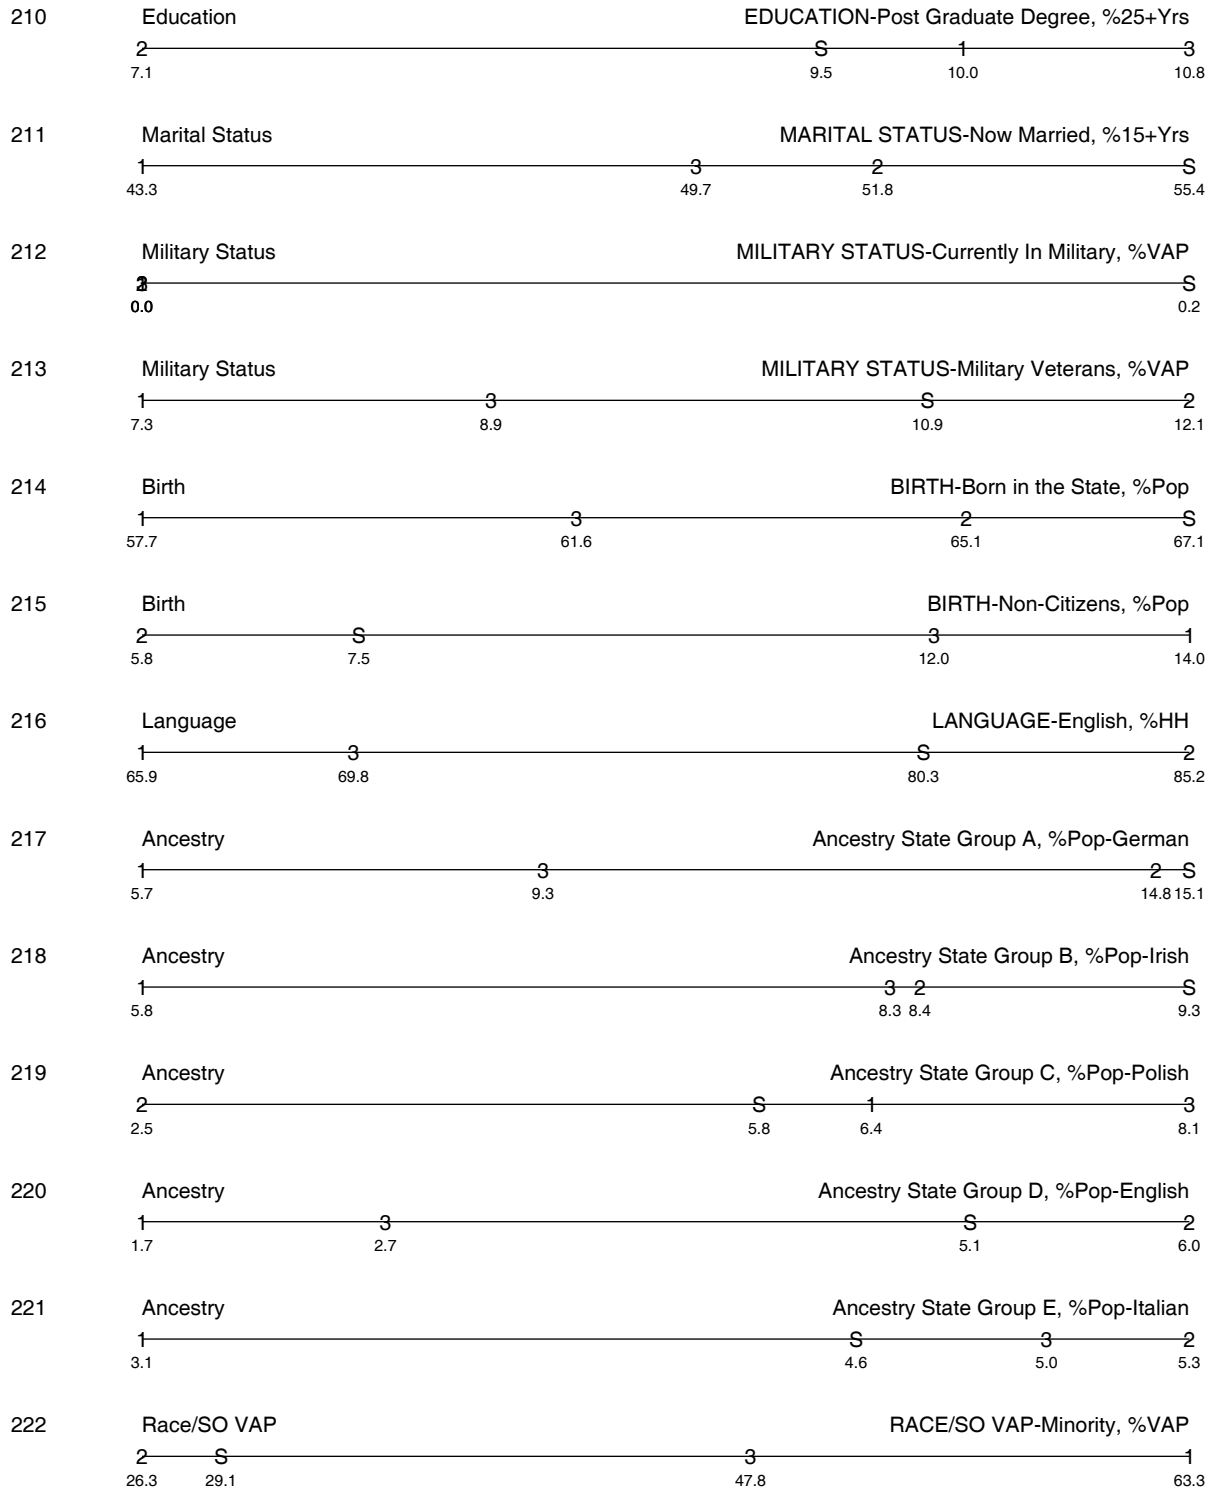

Area 1: CHICAGO CITY (1)
Area 2: ROCKFORD CITY (2)
Area 3: COOK COUNTY (3)
Area 4: ILLINOIS (S)

POLIDATA® Demographic and Political Guides. All Rights Reserved. Copyright © 2003. www.polidata.us
 1. The relative relationship for selected areas are illustrated by the symbol indicated following the area name at the top of the page.
 2. Symbols for some areas may be overwritten due to similar values or a large scale. The data value appears below the line.
 3. A graph is included for each ranked variable. See Part 2.