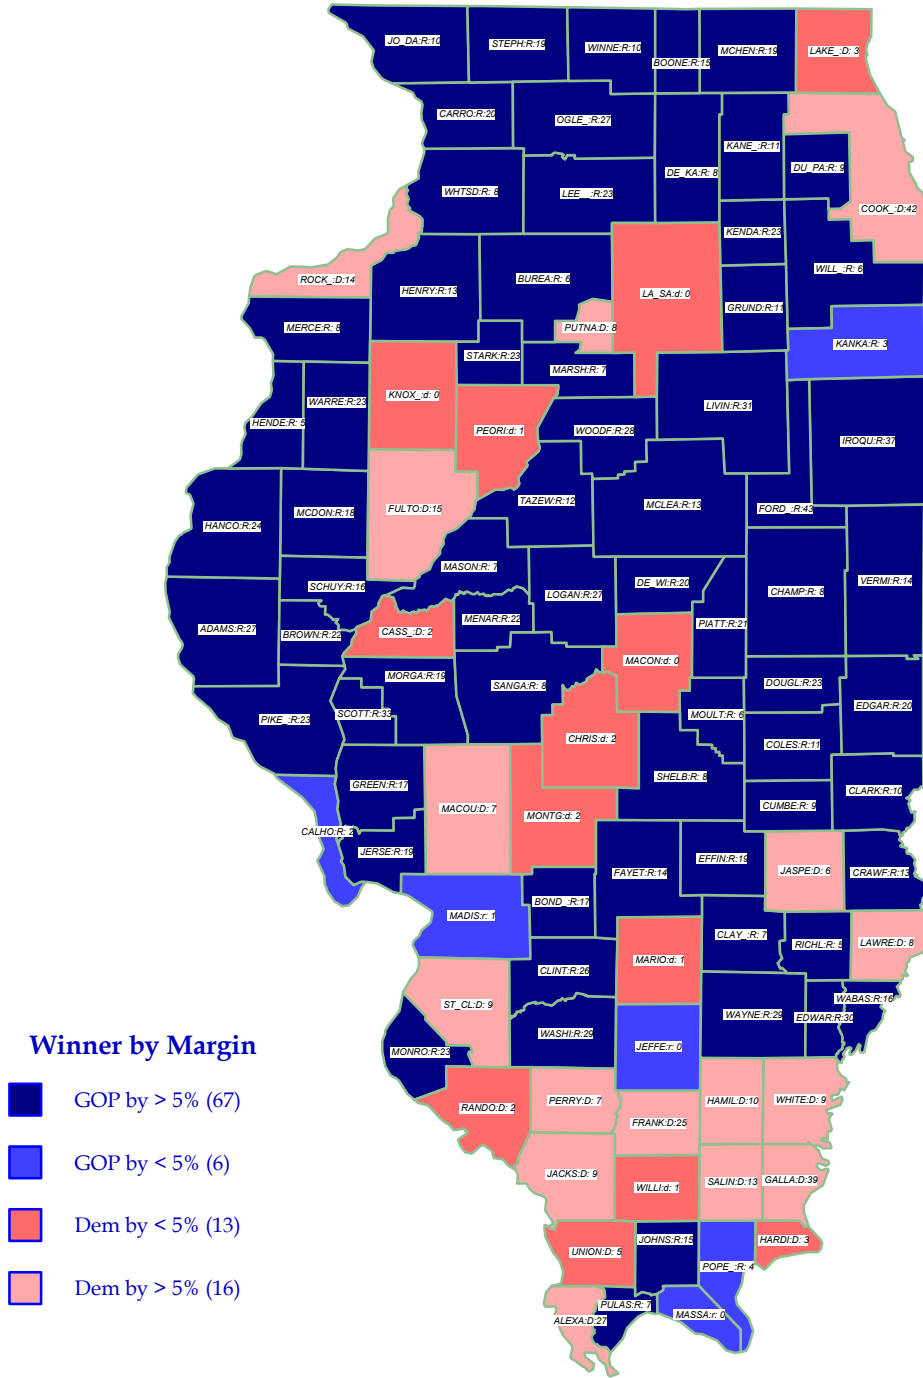

Secretary of State 1998

WHITE (D) gains seat over Salvi+ (R)

General Election; See Vote Listing for County Detail of Results

Label in each county is Polidata
CyAbb:winner/margin (%).