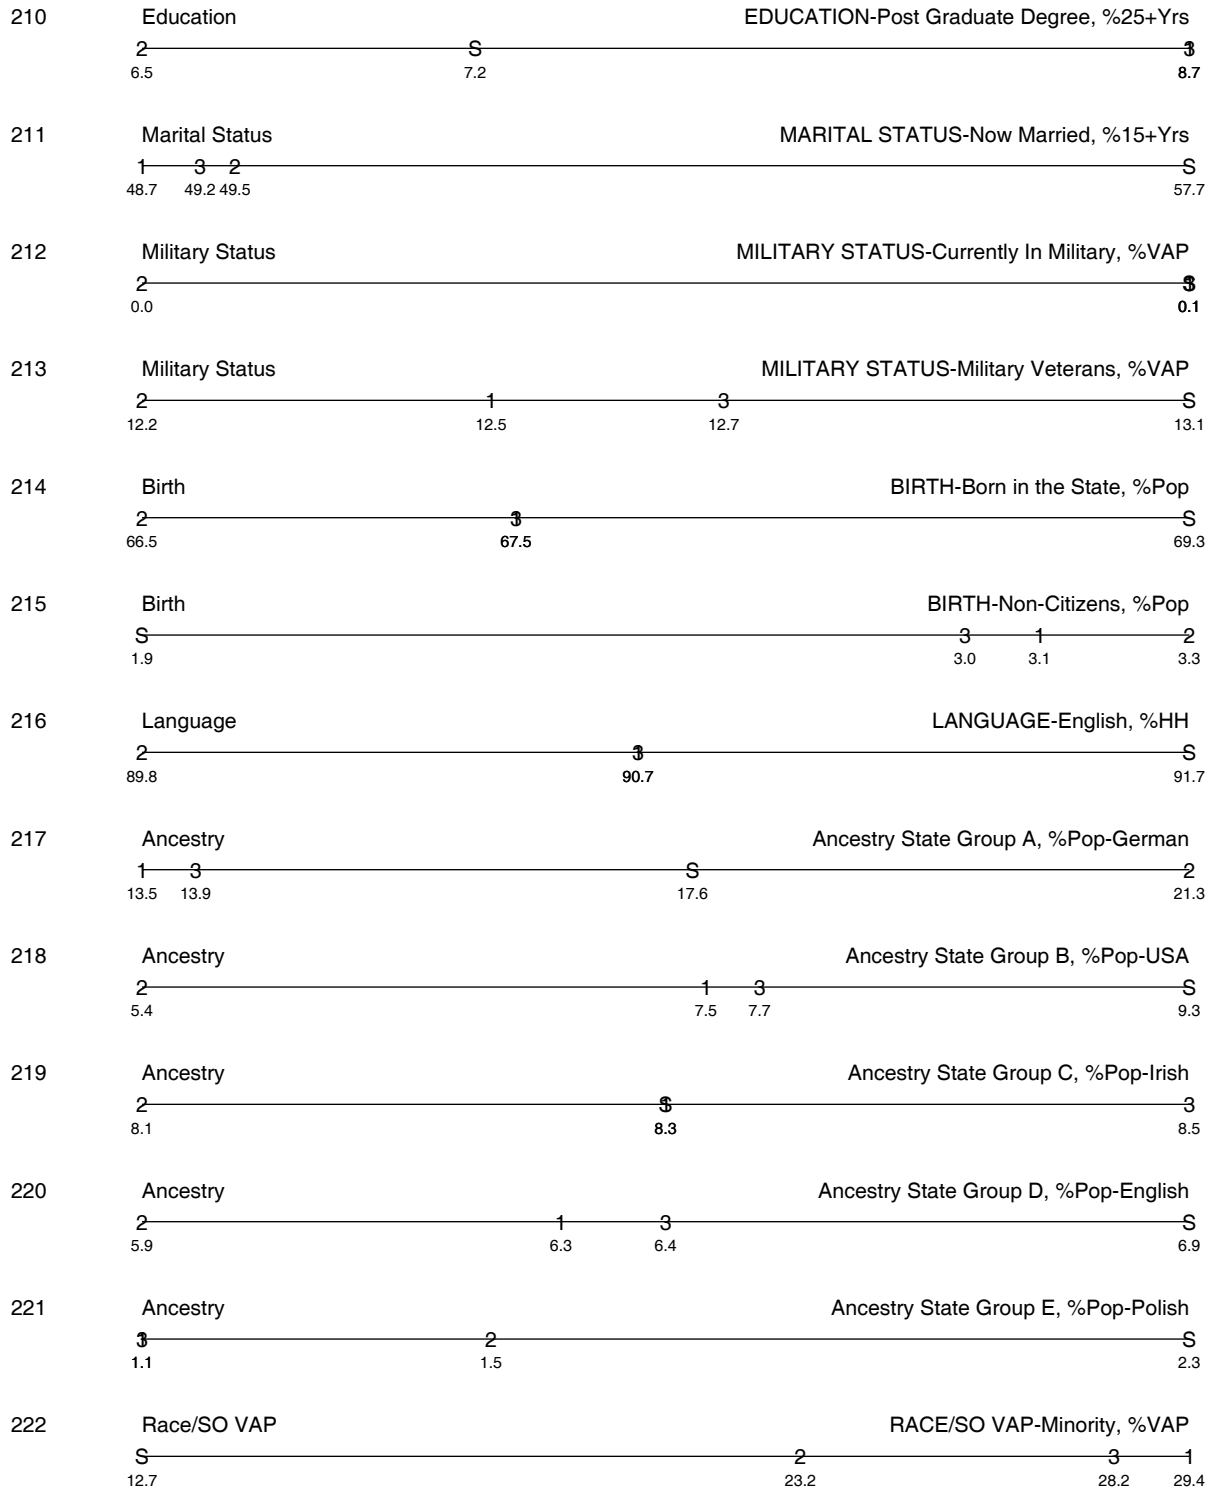

Area 1: INDIANAPOLIS CITY (BALANCE) (1)
Area 2: FORT WAYNE CITY (2)
Area 3: MARION COUNTY (3)
Area 4: INDIANA (S)

POLIDATA® Demographic and Political Guides. All Rights Reserved. Copyright © 2003. www.polidata.us
1. The relative relationship for selected areas are illustrated by the symbol indicated following the area name at the top of the page.
2. Symbols for some areas may be overwritten due to similar values or a large scale. The data value appears below the line.
3. A graph is included for each ranked variable. See Part 2.