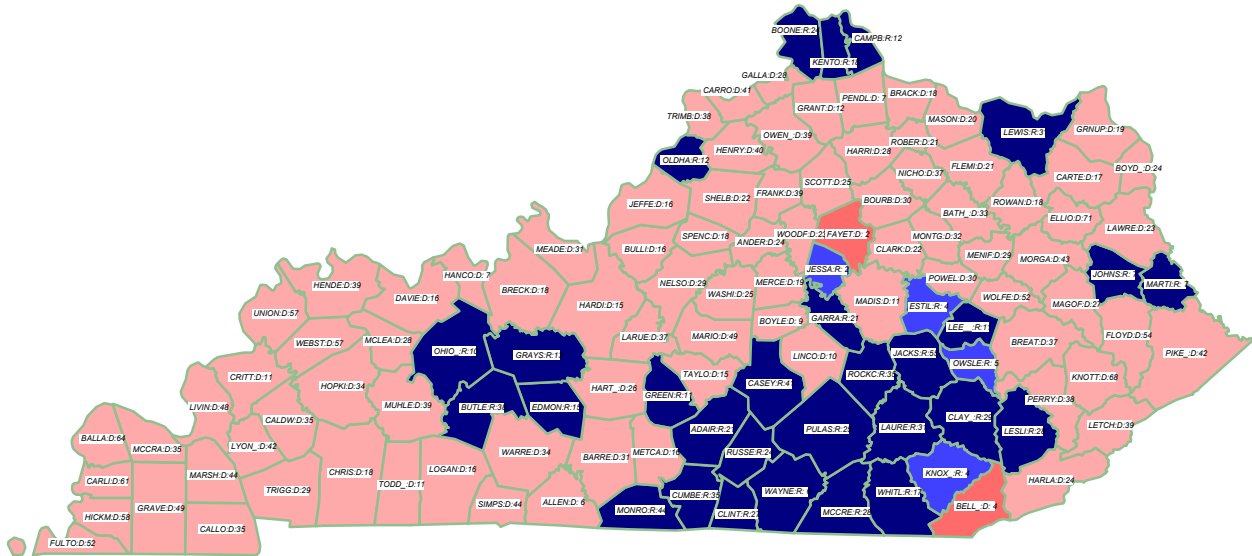

Agriculture 1995

SMITH+ (D) retains seat over Allen (R)

General Election; See Vote Listing for County Detail of Results

Winner by Margin

- GOP by > 5% (29)
- GOP by < 5% (4)
- Dem by < 5% (2)
- Dem by > 5% (85)

Label in each county is Polidata
CyAbb:winner/margin (%).