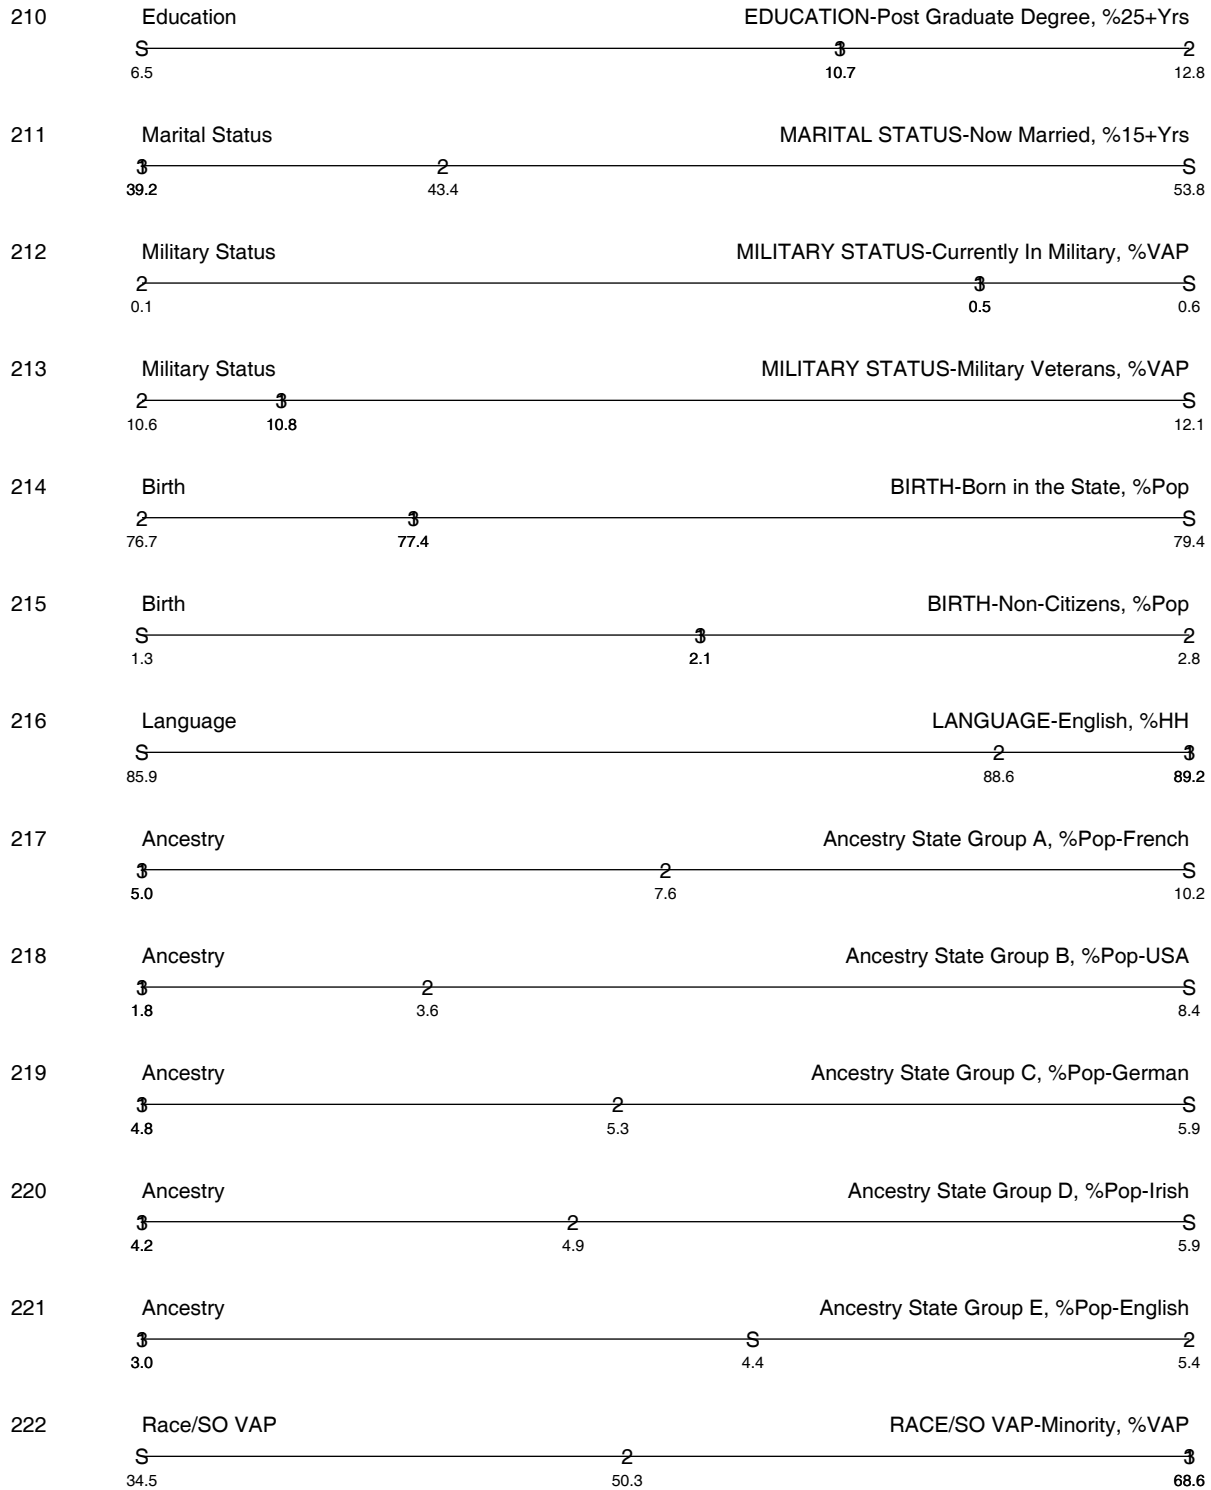

Area 1: NEW ORLEANS CITY (1)
Area 2: BATON ROUGE CITY (2)
Area 3: ORLEANS PARISH (3)
Area 4: LOUISIANA (S)

POLIDATA® Demographic and Political Guides. All Rights Reserved. Copyright © 2003. www.polidata.us
 1. The relative relationship for selected areas are illustrated by the symbol indicated following the area name at the top of the page.
 2. Symbols for some areas may be overwritten due to similar values or a large scale. The data value appears below the line.
 3. A graph is included for each ranked variable. See Part 2.