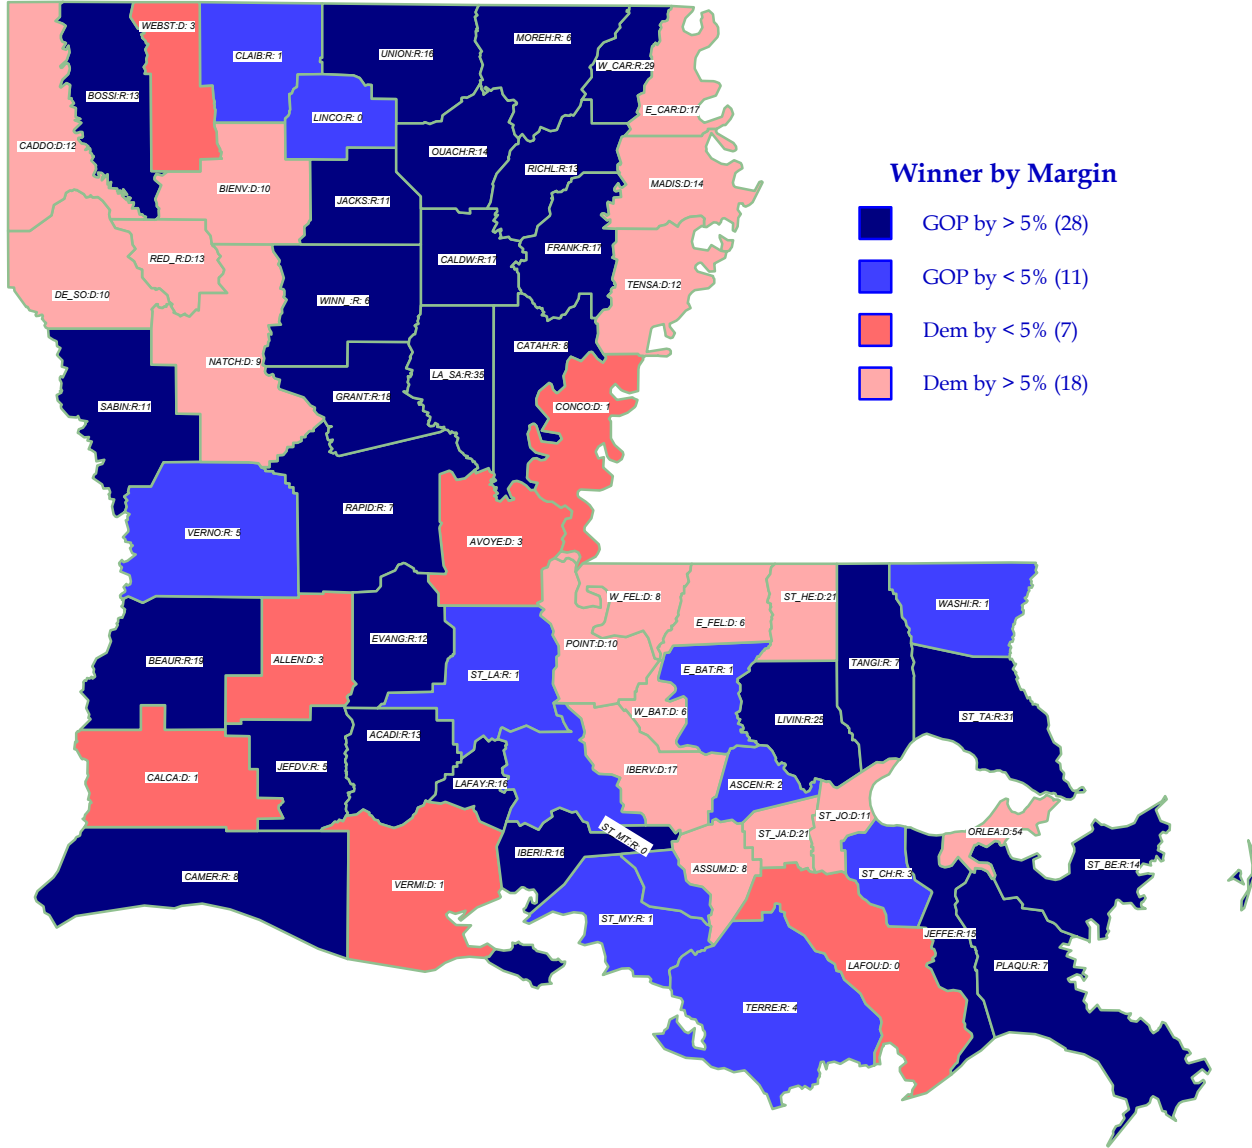

U.S. Senate 1996

LANDRIEU+ (D) retains seat over Jenkins (R)

General Election; See Vote Listing for County Detail of Results

Label in each county is Polidata
CyAbb:winner/margin (%).