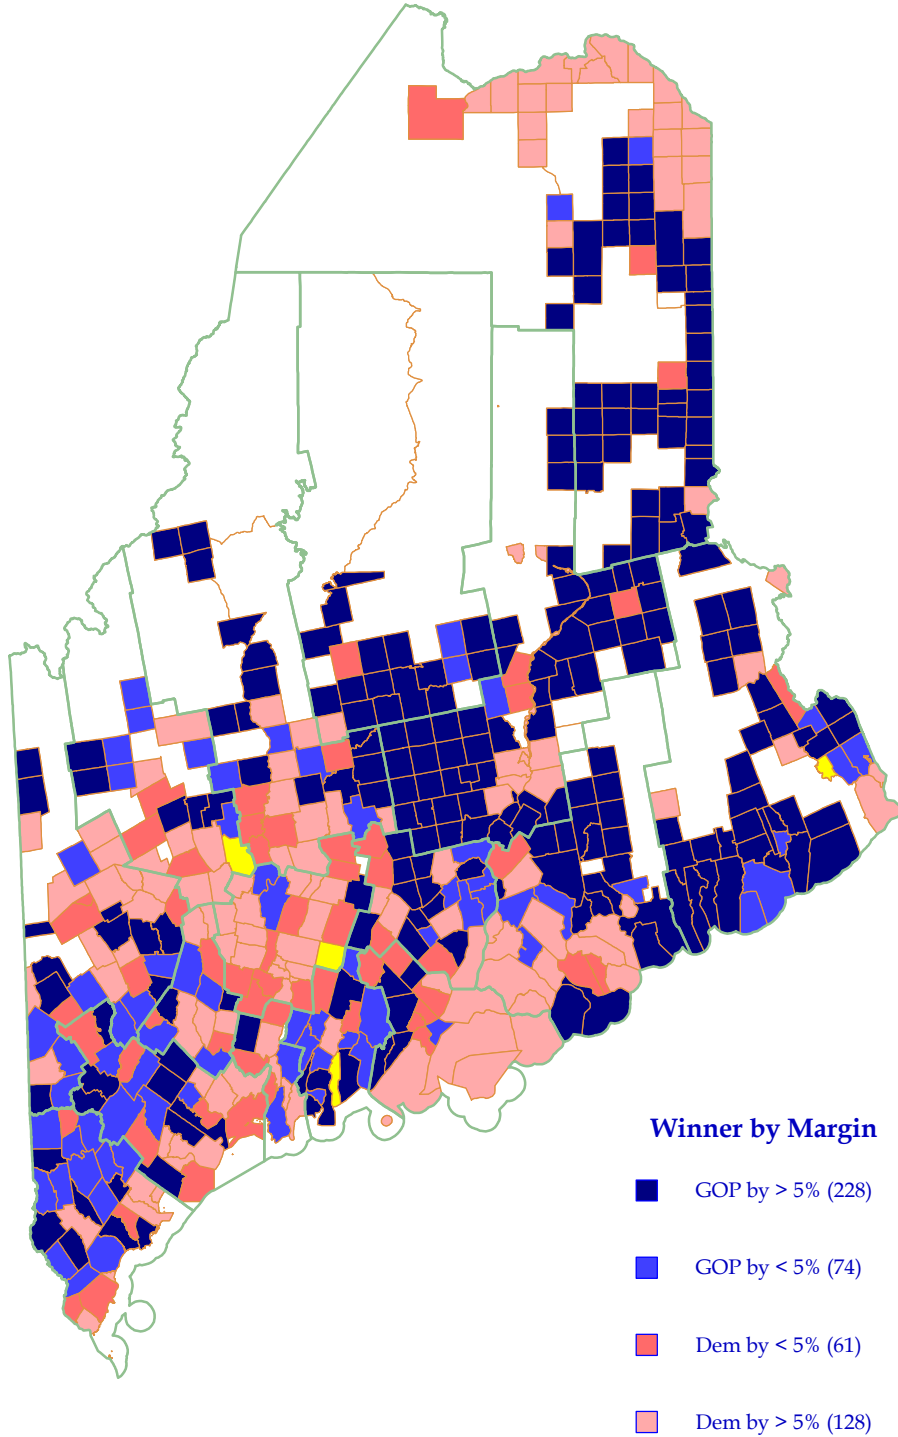

U.S. President 2000

GORE+ (D) retains state over Bush (R); Nader

General Election; See Vote Listing for Town/City Detail of Results

Several Minor Civil Divisions that are either unorganized or have little or no population are left blank. Boundary lines based upon 1990 Census.