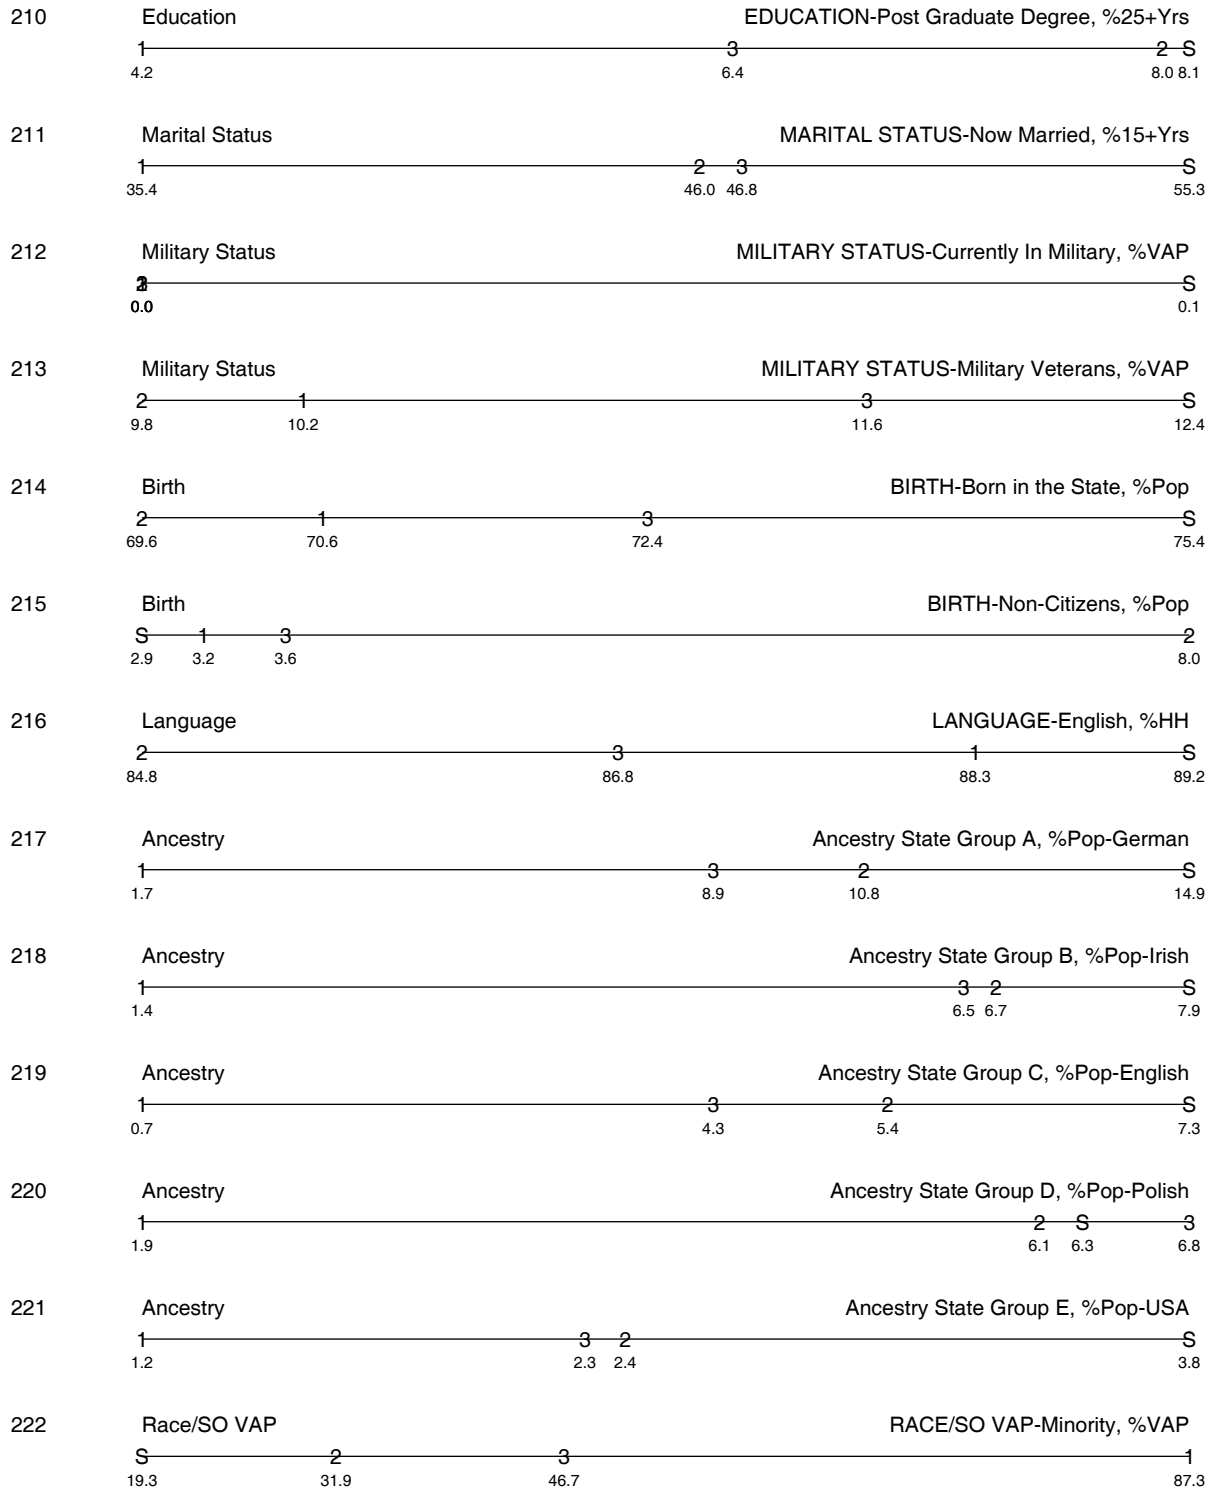

Area 1: DETROIT CITY (1)
Area 2: GRAND RAPIDS CITY (2)
Area 3: WAYNE COUNTY (3)
Area 4: MICHIGAN (S)

POLIDATA® Demographic and Political Guides. All Rights Reserved. Copyright © 2003. www.polidata.us
 1. The relative relationship for selected areas are illustrated by the symbol indicated following the area name at the top of the page.
 2. Symbols for some areas may be overwritten due to similar values or a large scale. The data value appears below the line.
 3. A graph is included for each ranked variable. See Part 2.