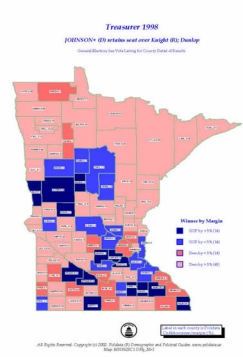

ELECTION RACE SUMMARIES for statewide general election offices and **VOTE HISTORIES** for all counties and media markets for Presidential elections since 1920 and for statewide elections since the 1980s. A six-page Mini-Report creates an **ELECTION PROFILE** for each county and market that also includes hard-to-find, yet analytically important, 'down-ticket' races. A convenient summary of information from multiple sources and a perfect companion to standard reference sources. (Includes an index of candidates.)

by Clark H. Bensen. **POLIDATA® DEMOGRAPHIC & POLITICAL GUIDES**

11.0 x 8.5 x 3 inches, 5 lb. 958 pp. ISBN 1-57708-827-1 $152.00 2003, Polidata.

1. New edition. 2. All pages 8.5 x 11 inches. 3. Library binding in blue buckram cloth. 4. Order Info: [See Notes](#)
A. Purchase price includes FREE TWO YEAR Subscription to the online edition. B. Online Subscription alone: $120.00 for TWO YEAR license. See sample pages below. C. Also available in CD-ROM Edition: $155.00 postpaid.

ELECTION HISTORY FOR MINNESOTA COUNTIES AND MEDIA MARKETS, 2003-2004 EDITION

Front Page

ORGANIZATION OF THE BOOK

VOTE LISTING SECTION summarizes the race and lists county-level detail for selected areas in market-by-market format.

VOTE LISTING SECTION summarizes the race and lists county-level detail for selected areas in market-by-market format.

Book Org.

Contents

Election Calendar

Races Included

Race Summary Map

MINNESOTA

Year	U.S. President	U.S. Senator	U.S. House	GOP Wins	U.S. President, 2000
1920	1	1	1	1	1
1924	1	1	1	1	1
1928	1	1	1	1	1
1932	1	1	1	1	1
1936	1	1	1	1	1
1940	1	1	1	1	1
1944	1	1	1	1	1
1948	1	1	1	1	1
1952	1	1	1	1	1
1956	1	1	1	1	1
1960	1	1	1	1	1
1964	1	1	1	1	1
1968	1	1	1	1	1
1972	1	1	1	1	1
1976	1	1	1	1	1
1980	1	1	1	1	1
1984	1	1	1	1	1
1988	1	1	1	1	1
1992	1	1	1	1	1
1996	1	1	1	1	1
2000	1	1	1	1	1
2002	1	1	1	1	1

Market Summary