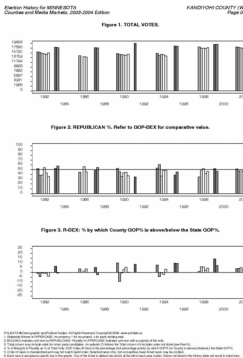

Column Charts

KANABEC COUNTY (Local)

Year	U.S. President	U.S. Senator	U.S. House	GOP Wins	U.S. President, 2000
1920	1	1	1	1	1
1924	1	1	1	1	1
1928	1	1	1	1	1
1932	1	1	1	1	1
1936	1	1	1	1	1
1940	1	1	1	1	1
1944	1	1	1	1	1
1948	1	1	1	1	1
1952	1	1	1	1	1
1956	1	1	1	1	1
1960	1	1	1	1	1
1964	1	1	1	1	1
1968	1	1	1	1	1
1972	1	1	1	1	1
1976	1	1	1	1	1
1980	1	1	1	1	1
1984	1	1	1	1	1
1988	1	1	1	1	1
1992	1	1	1	1	1
1996	1	1	1	1	1
2000	1	1	1	1	1
2002	1	1	1	1	1

Ranked by GOP%

Click on sample thumbnails above for adobe .pdf format. URL: <http://www.polidata.us/books/mn/pub/mnehcinf.htm> updated: 2003-oct-03