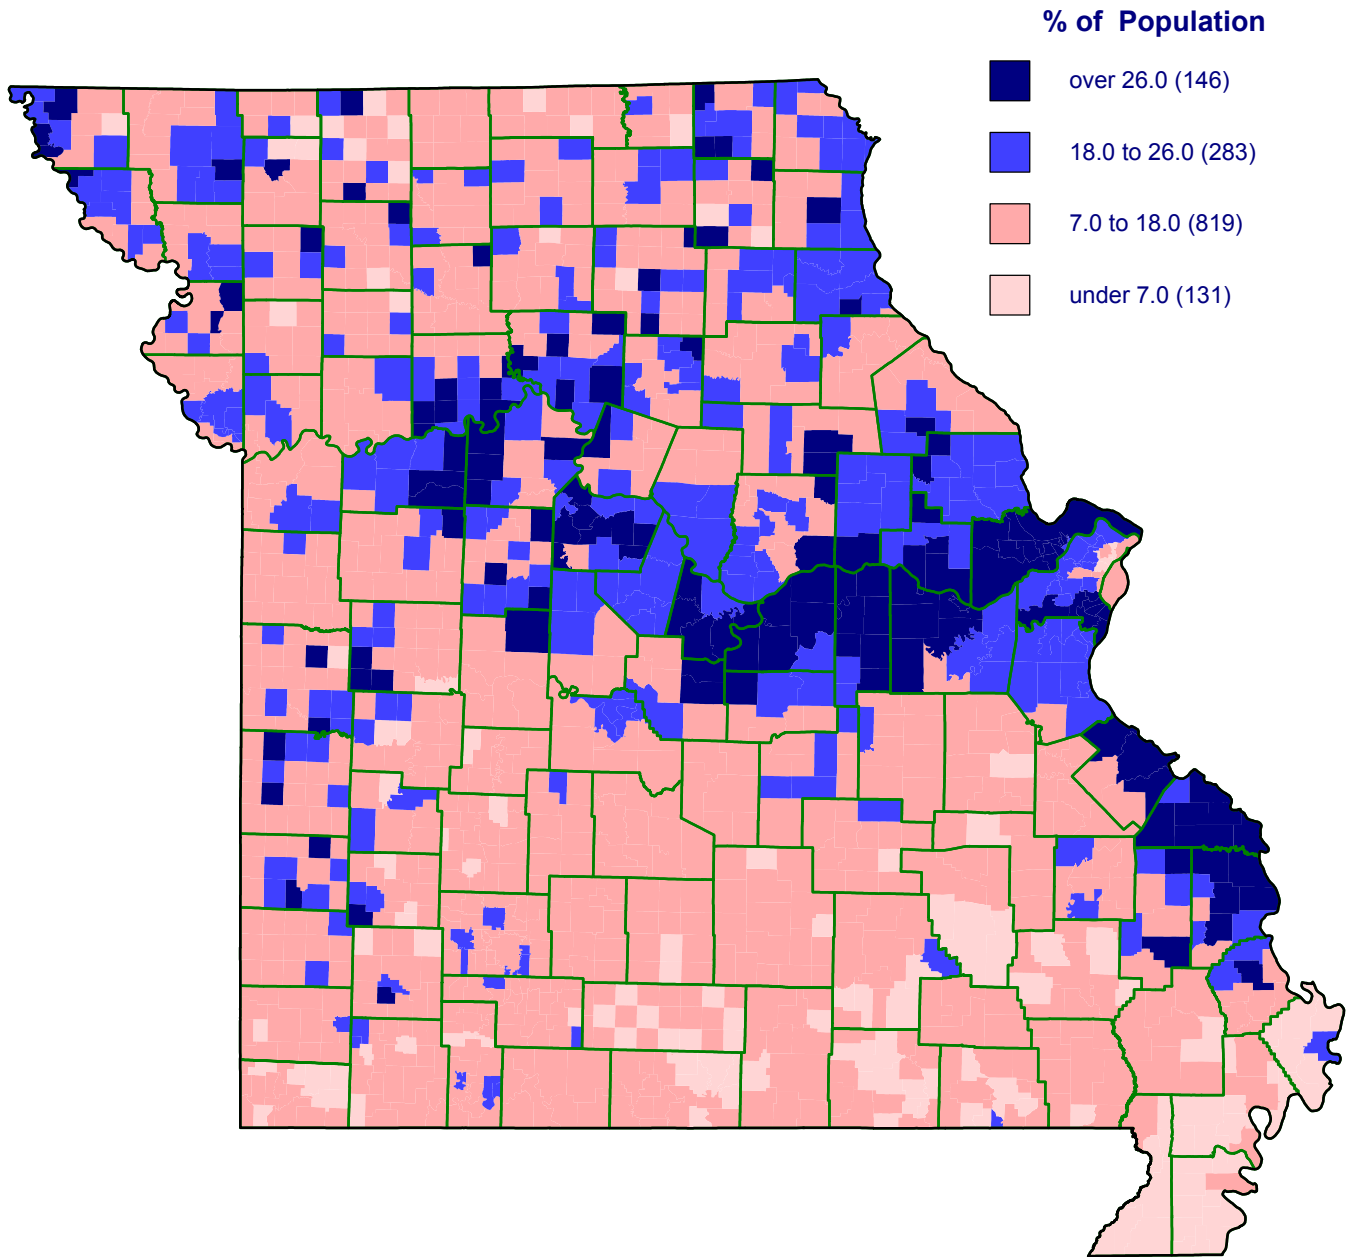

ANCESTRY: GERMAN

2000 Census of Population and Housing, County Subdivisions

Percentage estimated from average number of responses.

Value for State: 17.9

See Ranked Listing 217