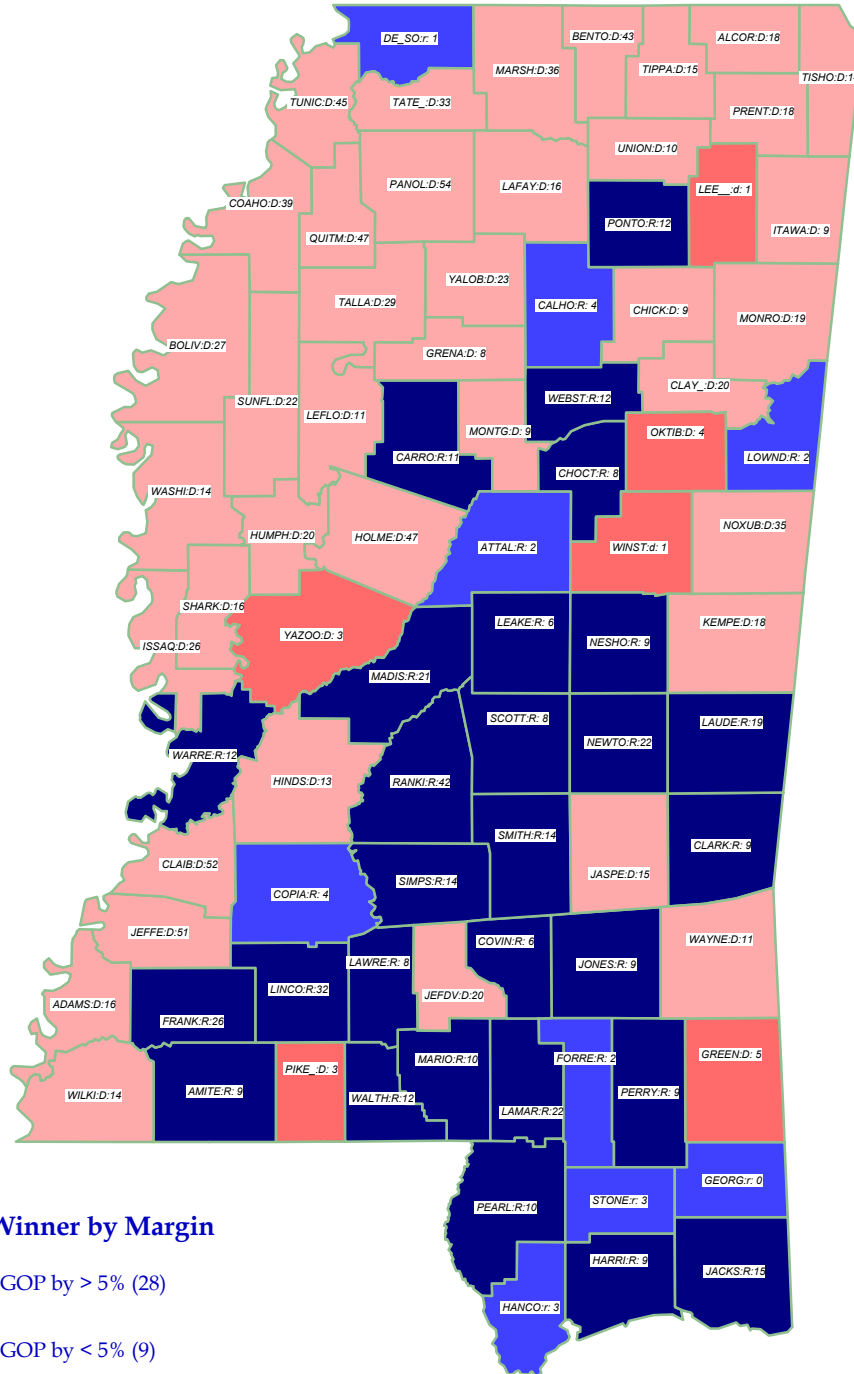

# Governor 1999

## MUSGROVE (D) gains seat over Parker+ (R)

General Election; See Vote Listing for County Detail of Results

### Winner by Margin

- GOP by > 5% (28)
- GOP by < 5% (9)
- Dem by < 5% (6)
- Dem by > 5% (39)

Label in each county is Polidata  
CyAbb:winner/margin (%).