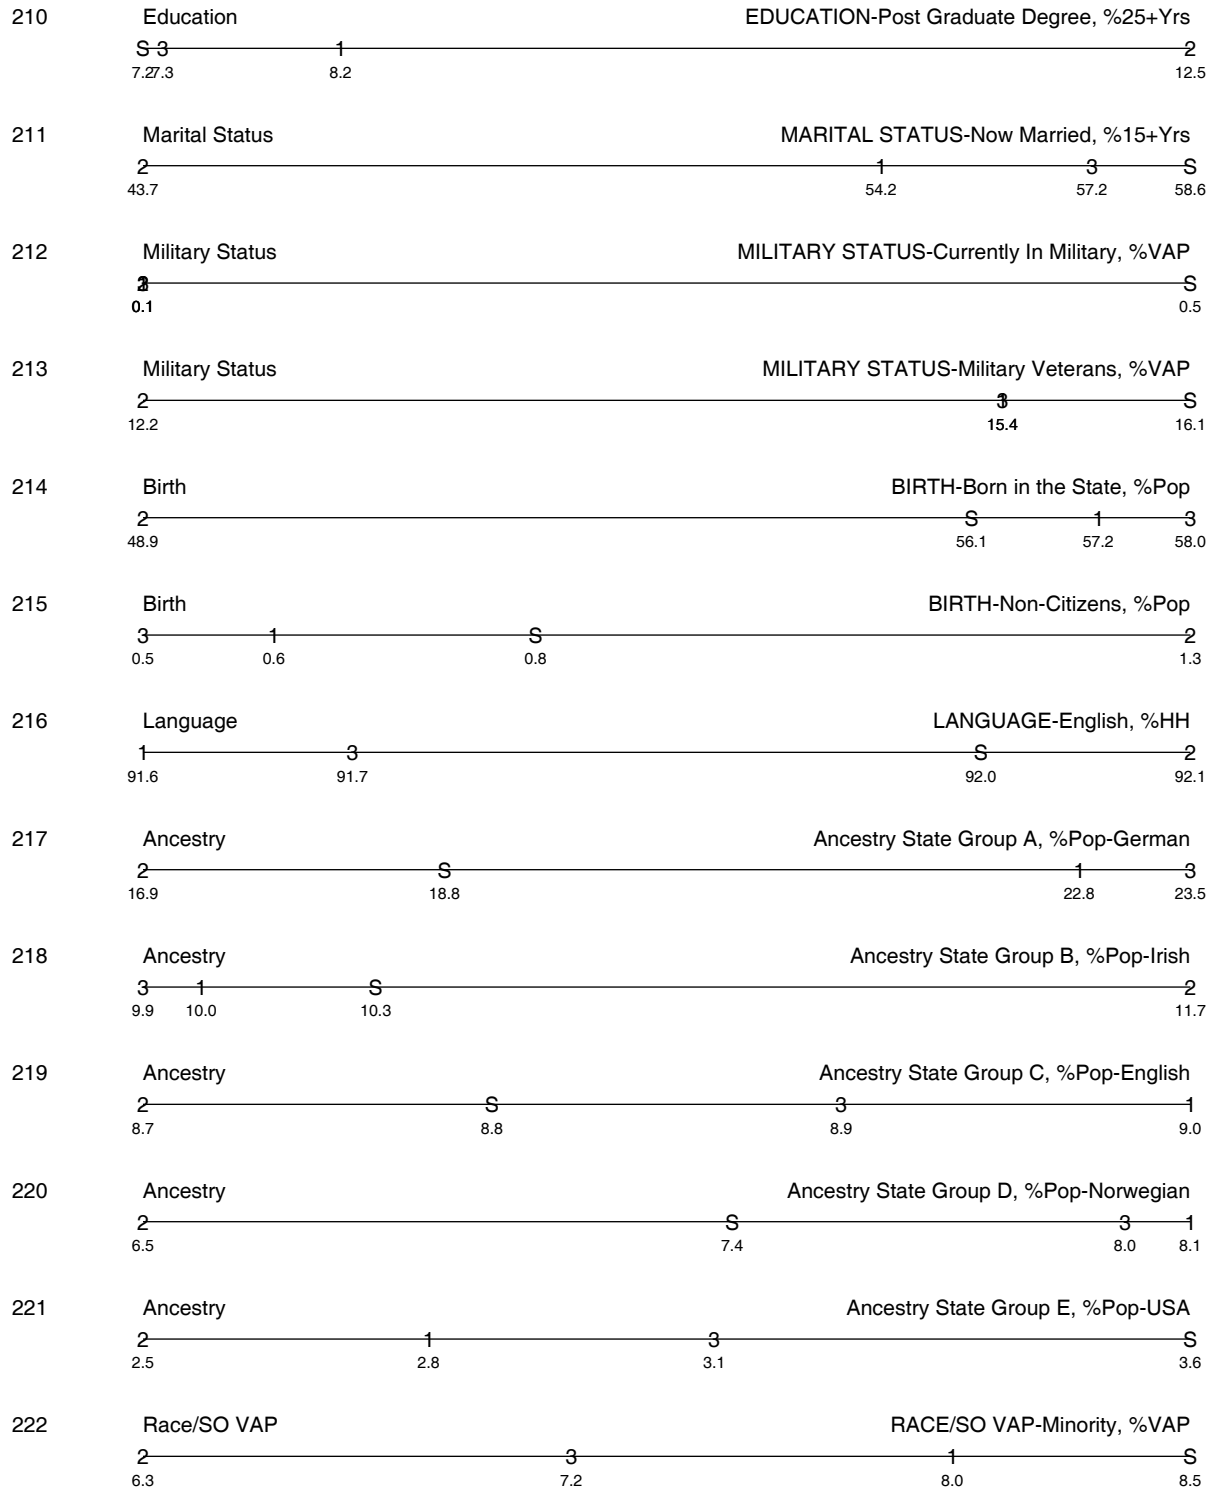

Area 1: BILLINGS CITY (1)
Area 2: MISSOULA CITY (2)
Area 3: YELLOWSTONE COUNTY (3)
Area 4: MONTANA (S)

POLIDATA® Demographic and Political Guides. All Rights Reserved. Copyright © 2003. www.polidata.us
 1. The relative relationship for selected areas are illustrated by the symbol indicated following the area name at the top of the page.
 2. Symbols for some areas may be overwritten due to similar values or a large scale. The data value appears below the line.
 3. A graph is included for each ranked variable. See Part 2.