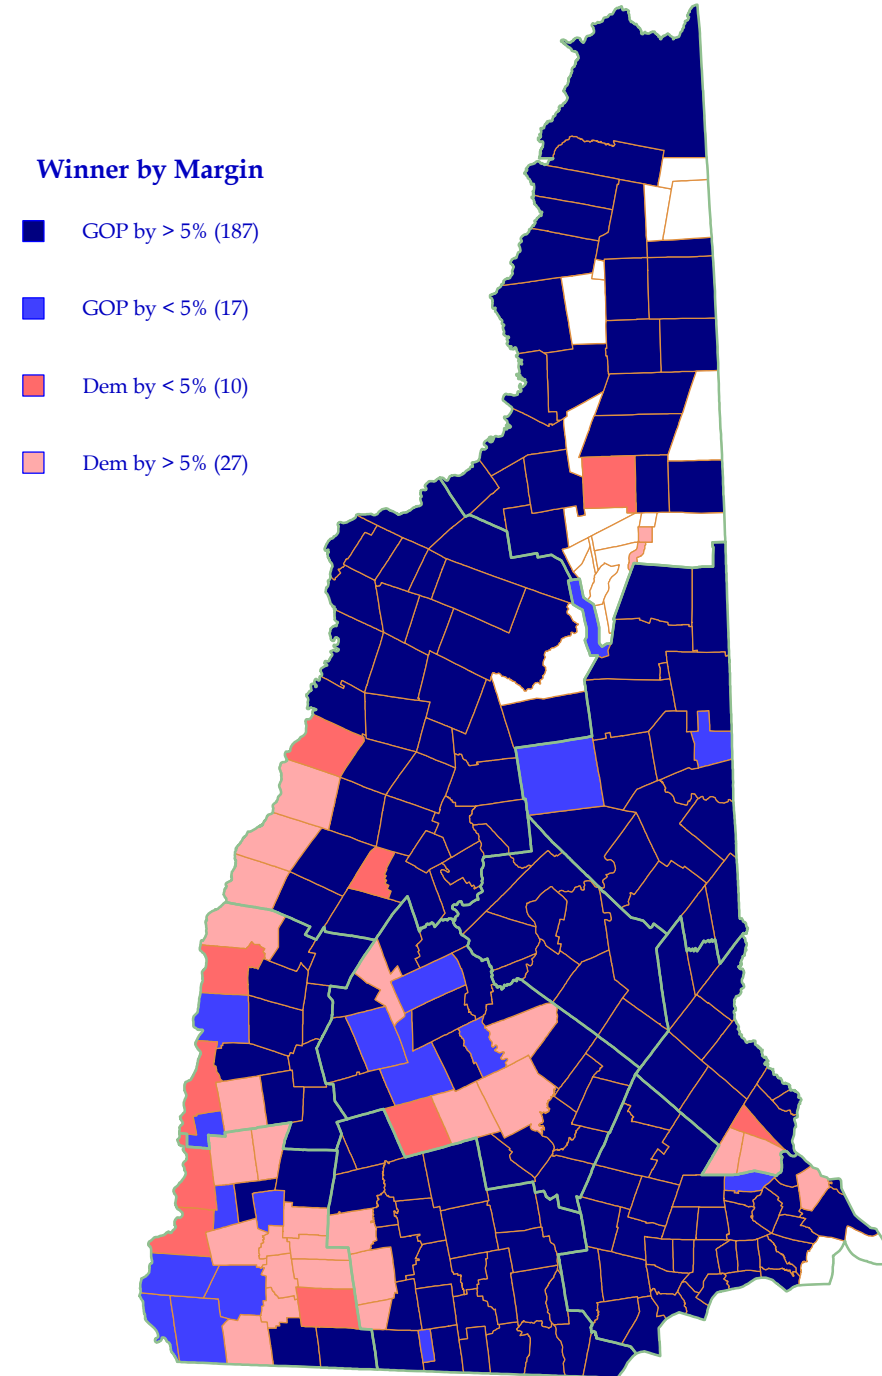

# Governor 2002

*BENSON (R) gains seat over Fernald+ (D)*

General Election; See Vote Listing for Town/City Detail of Results

Several Minor Civil Divisions that are either unorganized or have little or no population are left blank. Boundary lines based upon 1990 Census.