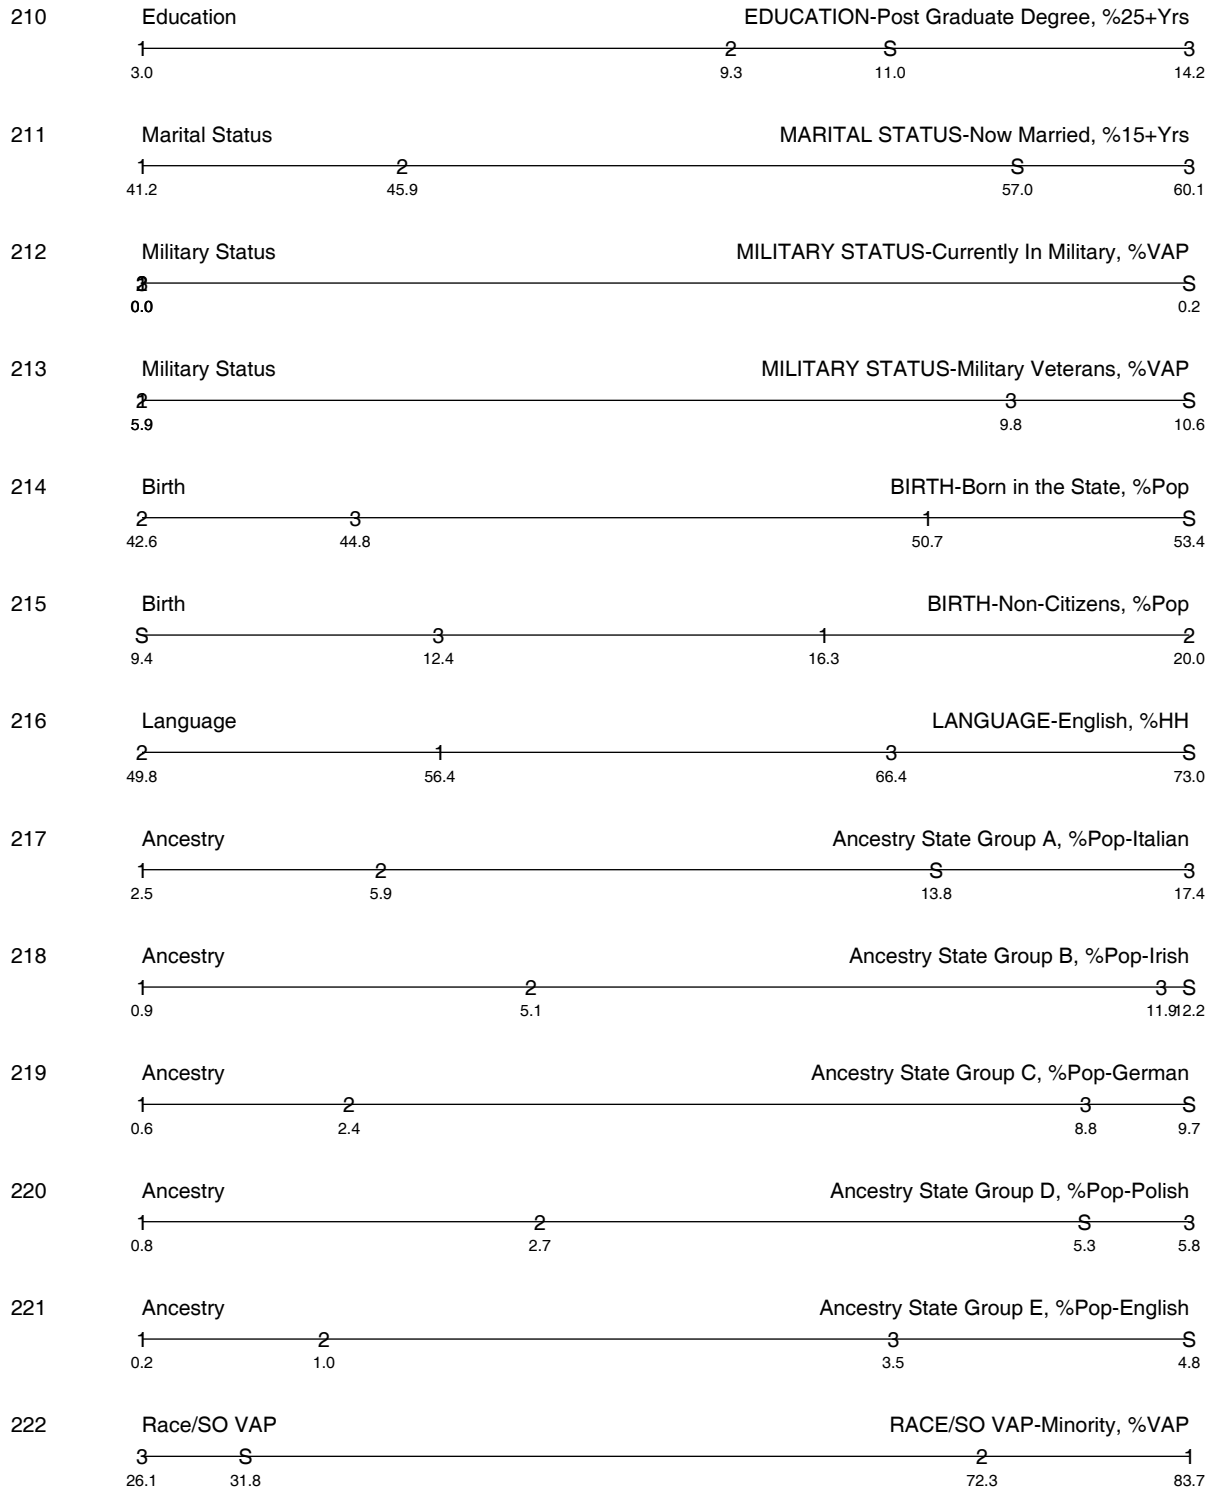

Area 1: NEWARK CITY (1)  
Area 2: JERSEY CITY CITY (2)  
Area 3: BERGEN COUNTY (3)  
Area 4: NEW JERSEY (S)

POLIDATA® Demographic and Political Guides. All Rights Reserved. Copyright © 2003. www.polidata.us  
 1. The relative relationship for selected areas are illustrated by the symbol indicated following the area name at the top of the page.  
 2. Symbols for some areas may be overwritten due to similar values or a large scale. The data value appears below the line.  
 3. A graph is included for each ranked variable. See Part 2.