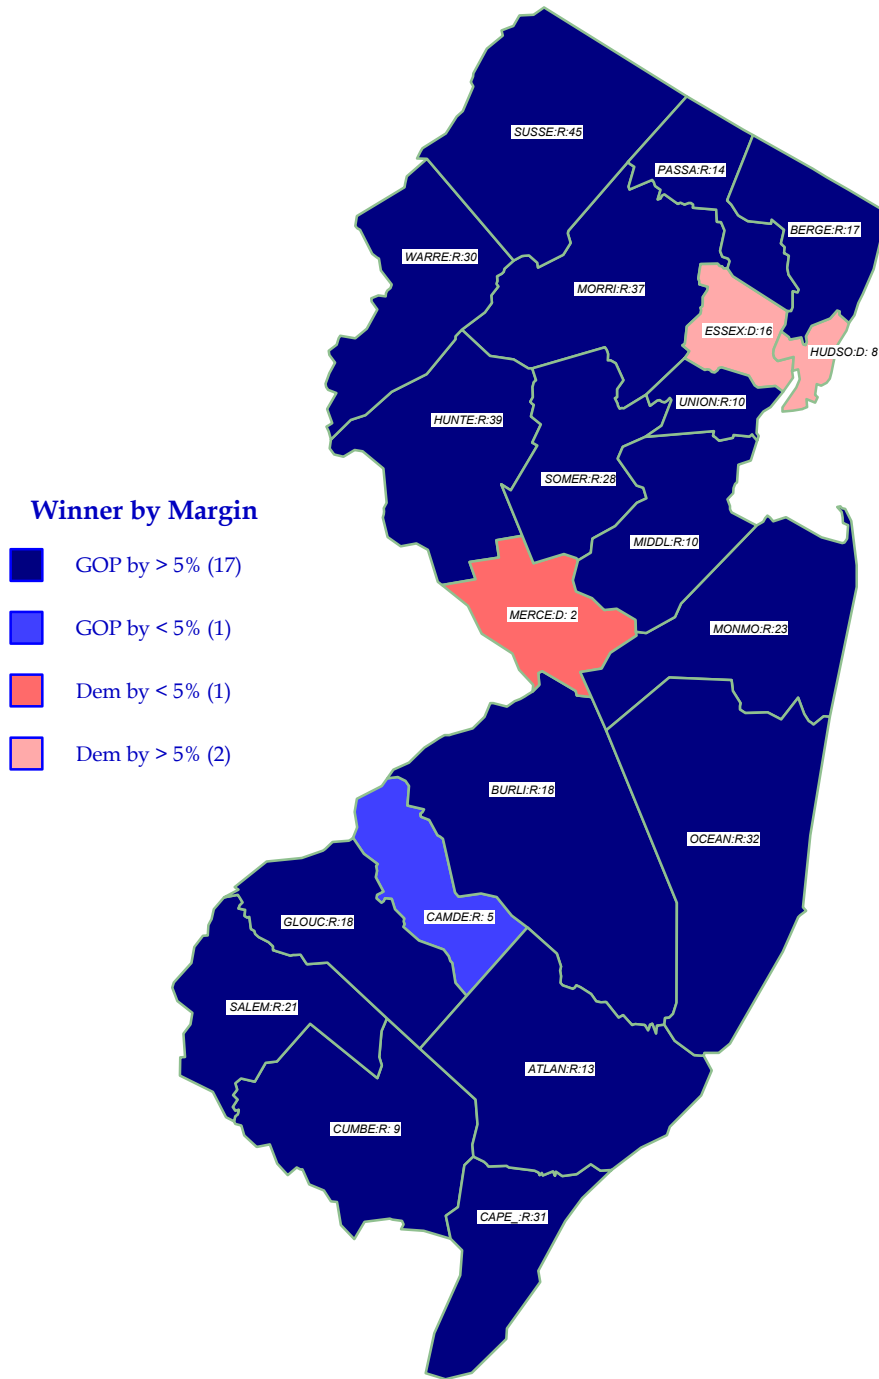

U.S. President 1988

BUSH+ (R) retains state over Dukakis (D)

General Election; See Vote Listing for County Detail of Results

Label in each county is Polidata
CyAbb:winner/margin (%)