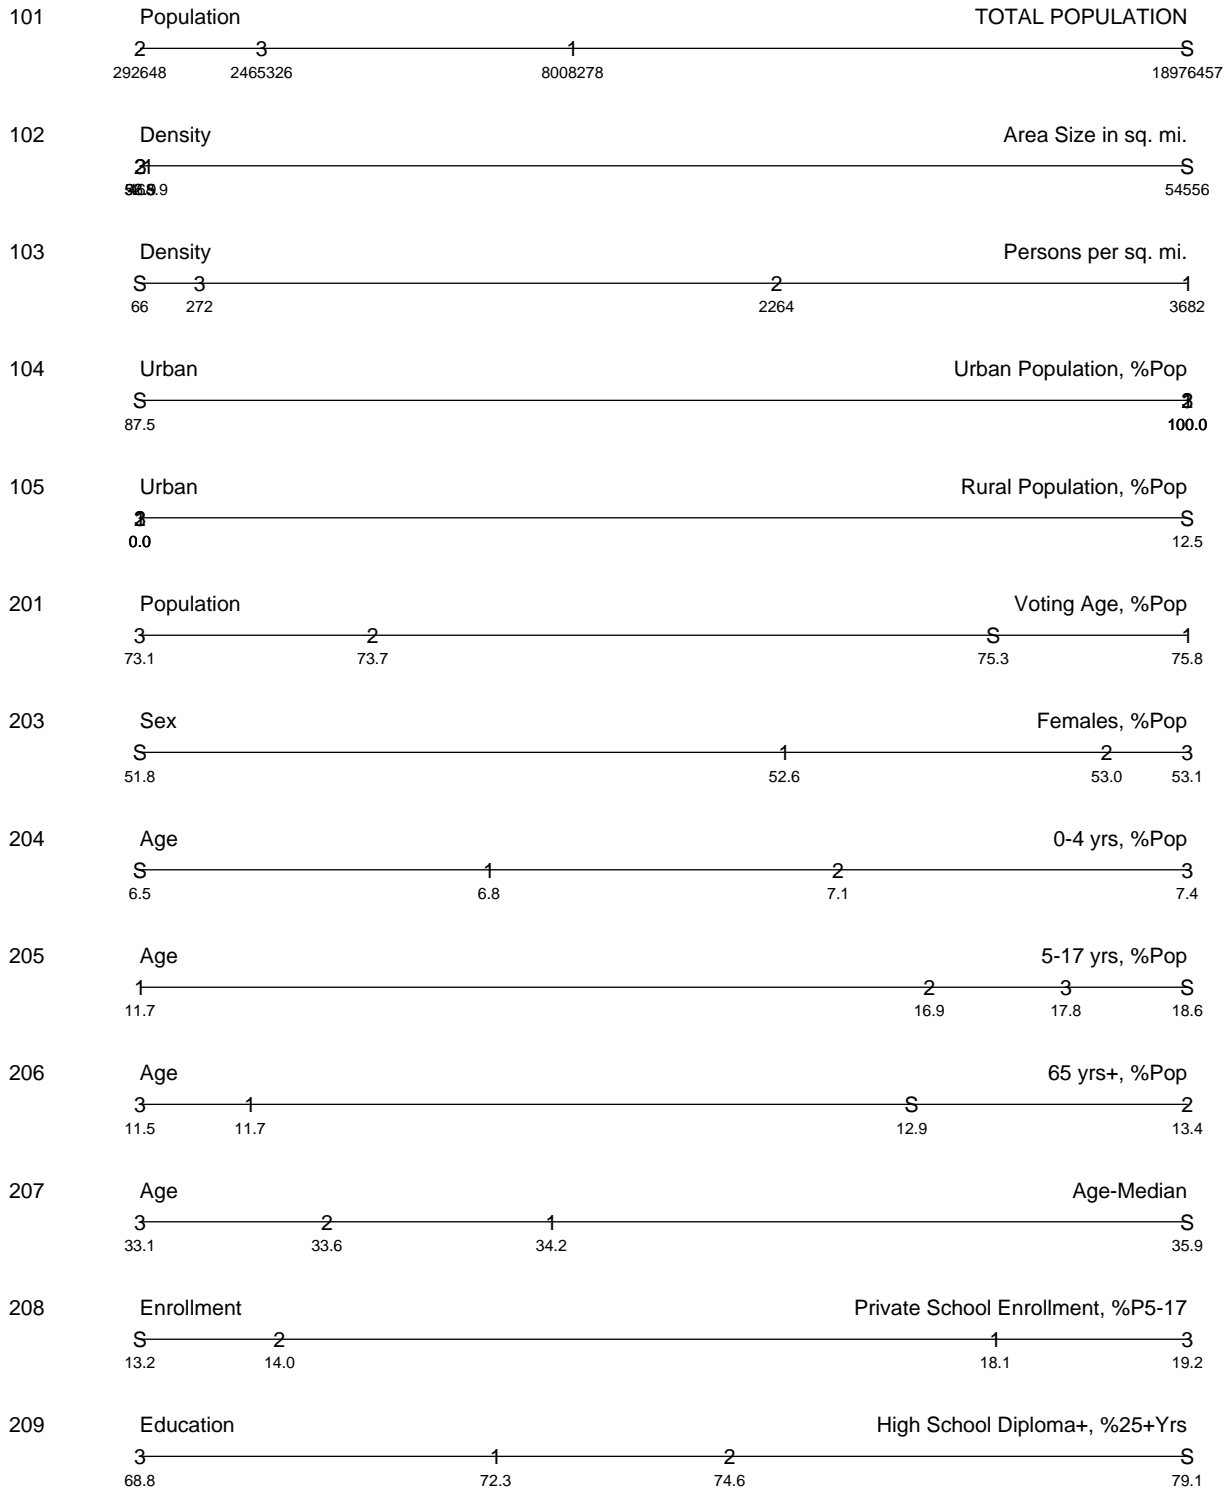

Area 1: NEW YORK CITY (1)  
 Area 2: BUFFALO CITY (2)  
 Area 3: KINGS COUNTY (3)  
 Area 4: NEW YORK (S)

POLIDATA® Demographic and Political Guides. All Rights Reserved. Copyright © 2003. www.polidata.us  
 1. The relative relationship for selected areas are illustrated by the symbol indicated following the area name at the top of the page.  
 2. Symbols for some areas may be overwritten due to similar values or a large scale. The data value appears below the line.  
 3. A graph is included for each ranked variable. See Part 2.  
 [36007csC-psfdr11-CC11-0911]