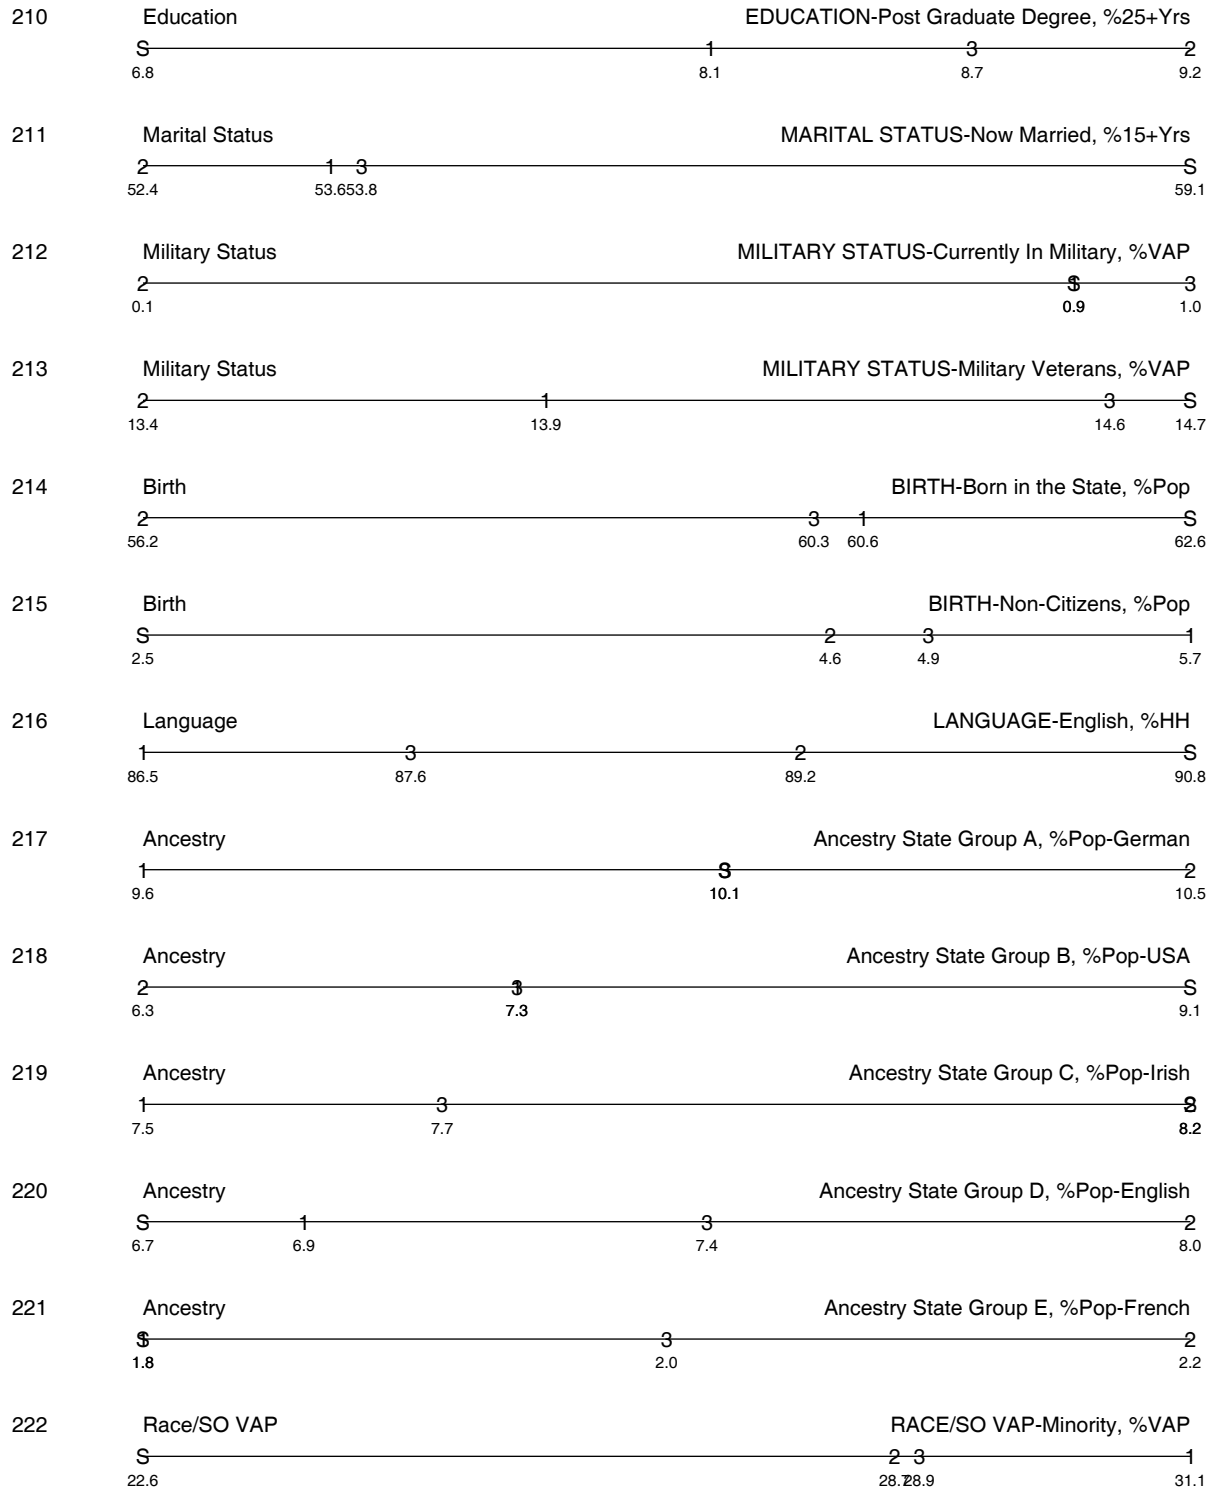

Area 1: OKLAHOMA CITY CITY (1)
Area 2: TULSA CITY (2)
Area 3: OKLAHOMA COUNTY (3)
Area 4: OKLAHOMA (S)

POLIDATA® Demographic and Political Guides. All Rights Reserved. Copyright © 2003. www.polidata.us
 1. The relative relationship for selected areas are illustrated by the symbol indicated following the area name at the top of the page.
 2. Symbols for some areas may be overwritten due to similar values or a large scale. The data value appears below the line.
 3. A graph is included for each ranked variable. See Part 2.