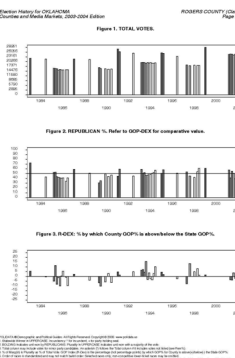

Column Charts

Ranked by GOP%

Market	2000	1996	1992	1988	1984	1980
OKLAHOMA	1	1	1	1	1	1
OKLAHOMA METRO	1	1	1	1	1	1
OKLAHOMA METRO	1	1	1	1	1	1

Ranked by GOP%

Click on sample thumbnails above for adobe .pdf format. Color graphic pages will take longer to download than report samples.