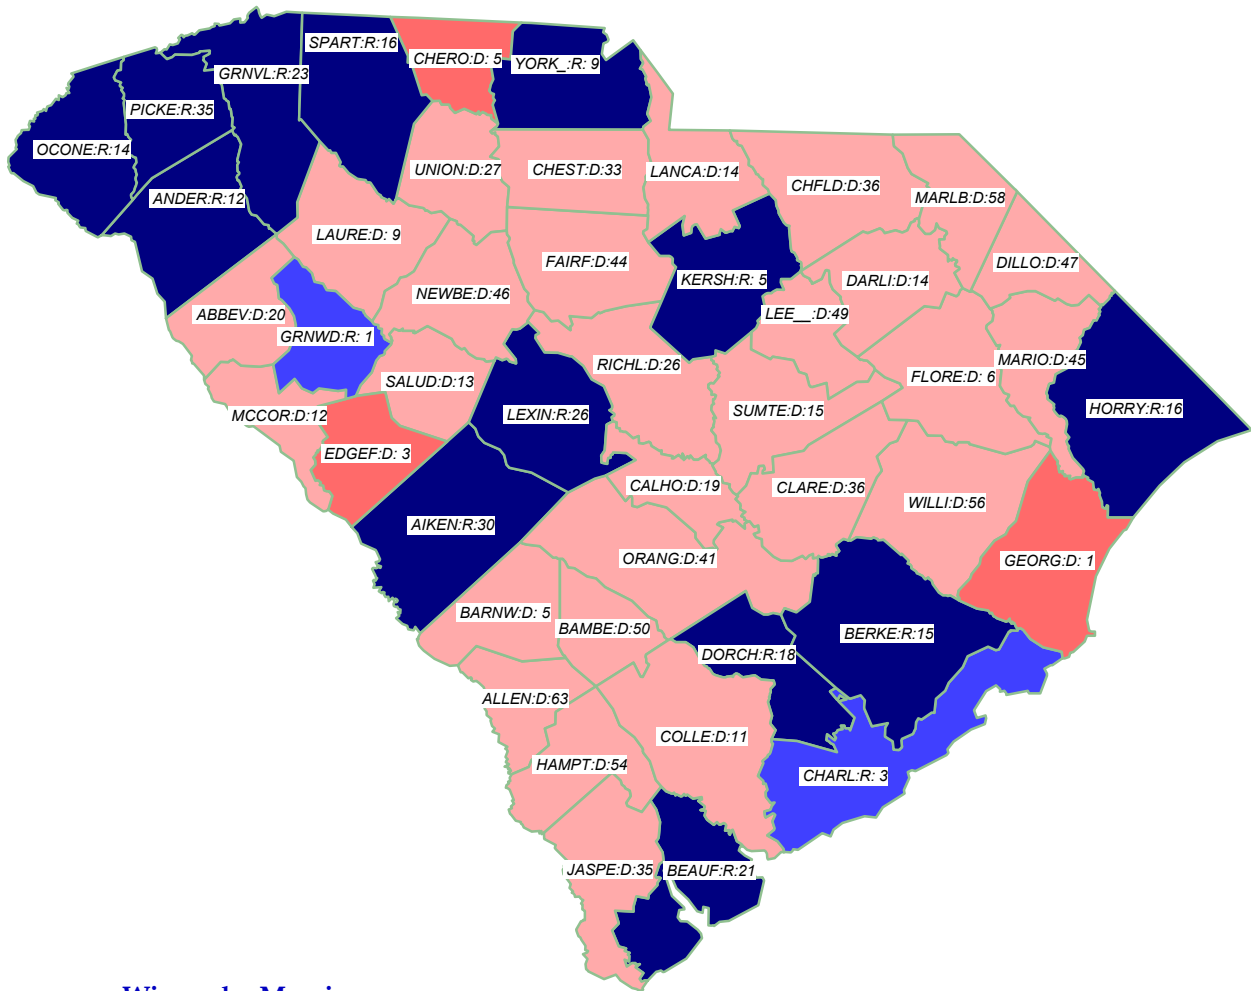

# Agriculture 2002

**SHARPE+ (R) retains seat over Long (D)**

General Election; See Vote Listing for County Detail of Results

### Winner by Margin

- GOP by > 5% (13)
- GOP by < 5% (2)
- Dem by < 5% (3)
- Dem by > 5% (28)

Label in each county is Polidata  
CyAbb:winner/margin (%).