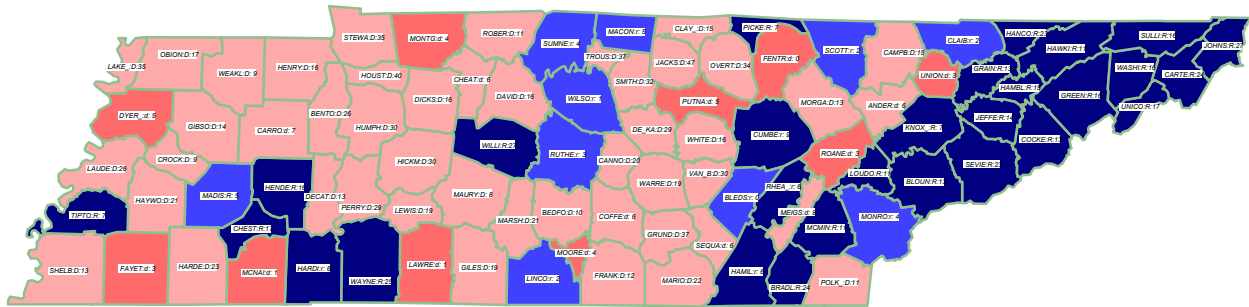

# U.S. President 1996

CLINTON\* (D) retains state over Dole (R); Perot

General Election; See Vote Listing for County Detail of Results

### Winner by Margin

- Dark Blue: GOP by > 5% (28)
- Medium Blue: GOP by < 5% (10)
- Red: Dem by < 5% (10)
- Light Red: Dem by > 5% (47)

Label in each county is Polidata  
CyAbb:winner/margin (%).