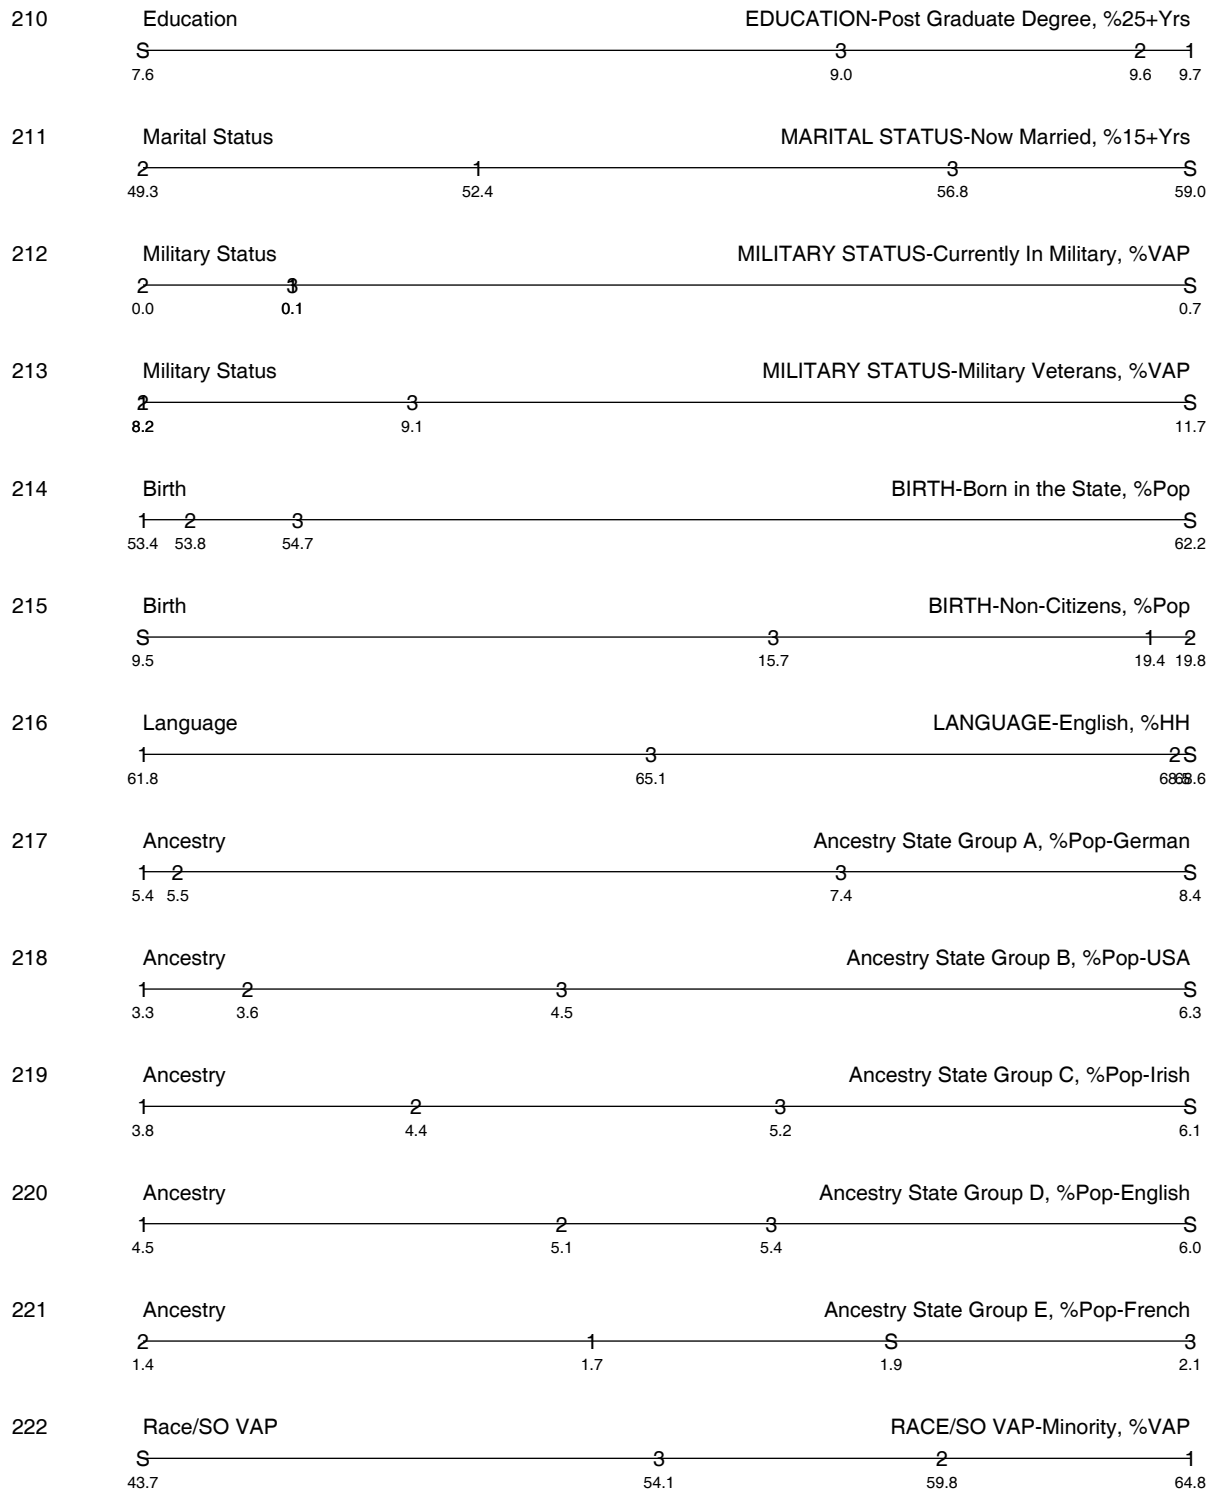

Area 1: HOUSTON CITY (1)
Area 2: DALLAS CITY (2)
Area 3: HARRIS COUNTY (3)
Area 4: TEXAS (S)

POLIDATA® Demographic and Political Guides. All Rights Reserved. Copyright © 2003. www.polidata.us
 1. The relative relationship for selected areas are illustrated by the symbol indicated following the area name at the top of the page.
 2. Symbols for some areas may be overwritten due to similar values or a large scale. The data value appears below the line.
 3. A graph is included for each ranked variable. See Part 2.