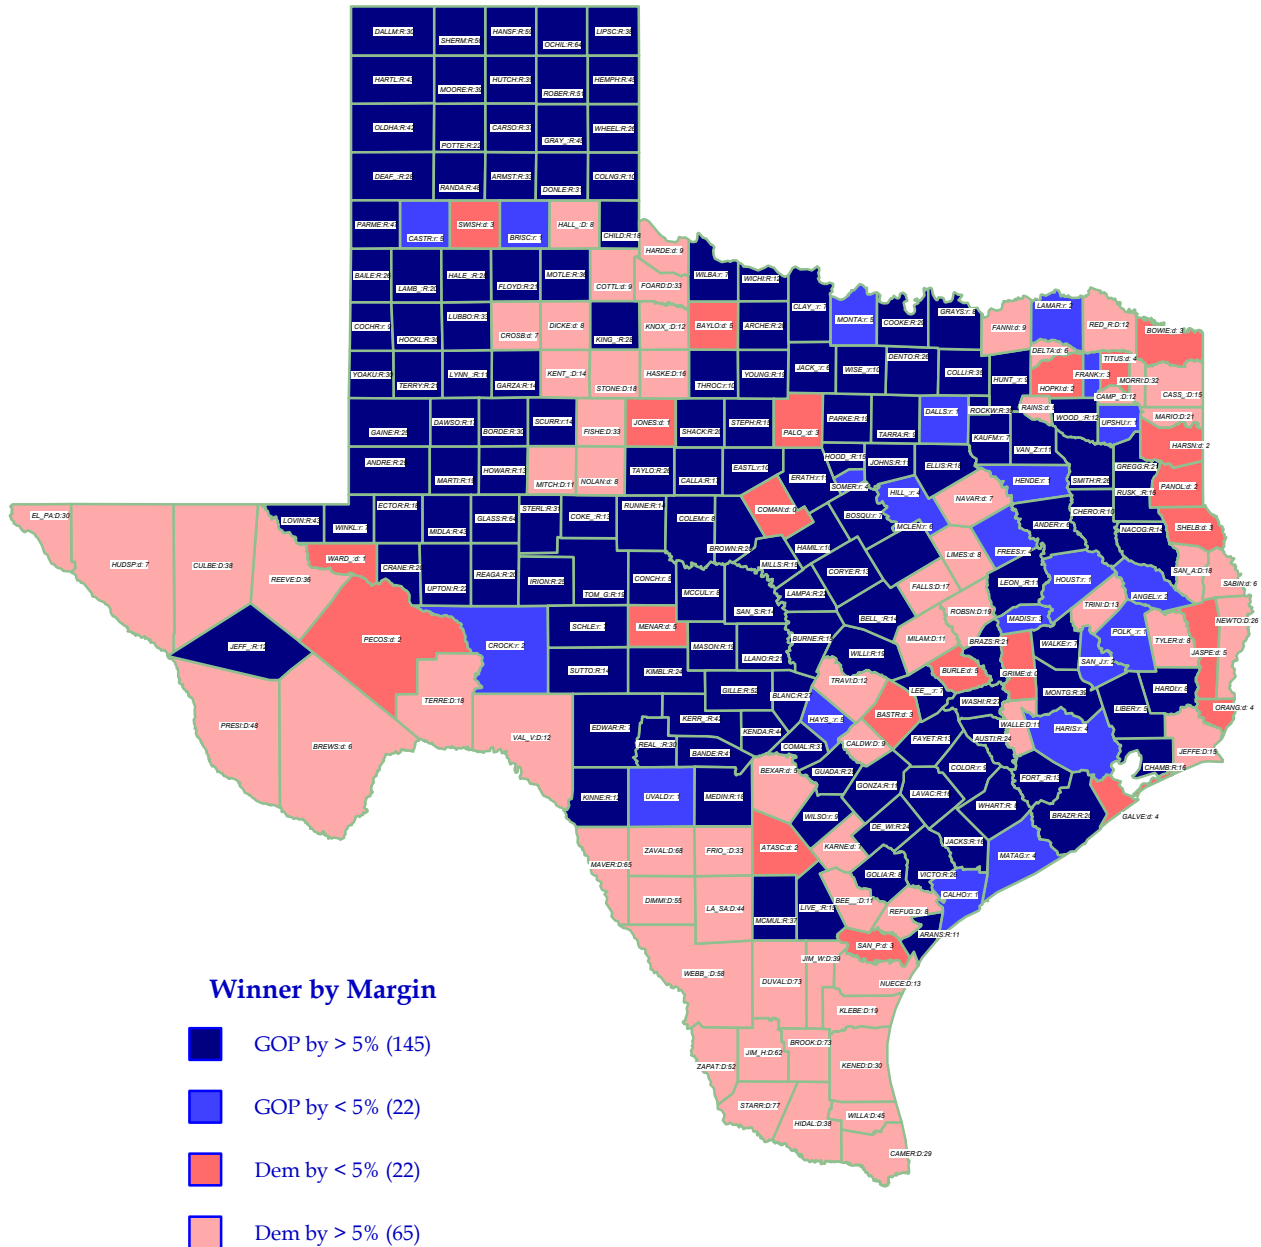

U.S. President 1996

DOLE+ (R) retains state over Clinton (D); Perot

General Election; See Vote Listing for County Detail of Results

Label in each county is Polidata
CyAbb.winner/margin (%).