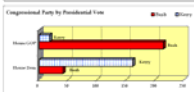

PRESIDENTIAL ELECTION, 2004

DISTRICTS OF THE 109TH CONGRESS, PRELIMINARY SUMMARY

Preliminary Presidential Results by Congressional Districts for the 109th Congress (elected in November 2004) with state and regional breakouts and ranked listings.

Another POLIDATA ® reference tool for demographic and political research on the nation.

A nationwide summary of the first phase of estimating the results of the Bush v. Kerry 2004 Presidential Election by Congressional District. This report uses percentages only, the raw vote estimates will be released later.

The Analysis and Listings include:

- *An analytical summary for the nation*
- *Breakouts by State/Region/Division for Presidential Vote by Congressional Party*
- *Breakouts by State/Region/Division for Congressional Party by Presidential Vote*
- *Color thematic (shaded) map*
- *District listings arranged by State & District and Alpha by Member*
- *Ranked listings for 2004 by Bush %, by Kerry % and by % Margin*
- *Ranked listings for 2000 by Bush %, by Gore % and by % Margin*