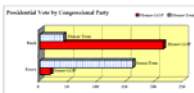

PRESIDENTIAL ELECTION, 2004

DISTRICTS OF THE 109TH CONGRESS, PRELIMINARY SUMMARY

Preliminary Presidential Results by Congressional Districts for the 109th Congress (elected in November 2004) with state and regional breakouts and ranked listings.

Another POLIDATA ® reference tool for demographic and political research on the nation.

A nationwide summary of the first phase of estimating the results of the Bush v. Kerry 2004 Presidential Election by Congressional District. This report uses percentages only, the raw vote estimates will be released later.

The Analysis and Listings include:

- *An analytical summary for the nation*
- *Breakouts by State/Region/Division for Presidential Vote by Congressional Party*
- *Breakouts by State/Region/Division for Congressional Party by Presidential Vote*
- *Color thematic (shaded) map*
- *District listings arranged by State & District and Alpha by Member*
- *Ranked listings for 2004 by Bush %, by Kerry % and by % Margin*
- *Ranked listings for 2000 by Bush %, by Gore % and by % Margin*