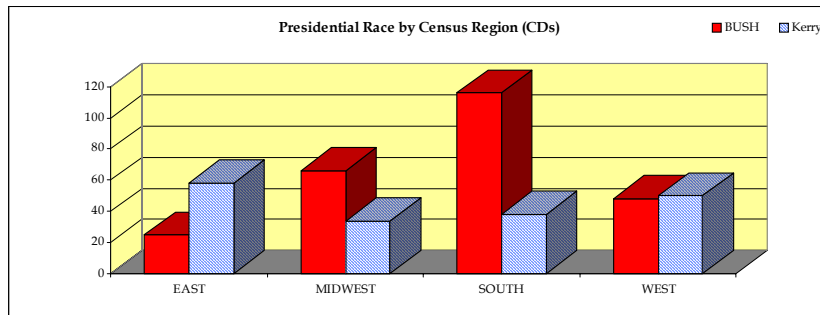

PRESIDENTIAL ELECTION, 2004

DISTRICTS OF THE 109TH CONGRESS, PRELIMINARY SUMMARY

Preliminary Presidential Results by Congressional Districts for the 109th Congress (elected in November 2004) with state and regional breakouts and ranked listings.

Another POLIDATA ® reference tool for demographic and political research on the nation.

A nationwide summary of the first phase of estimating the results of the Bush v. Kerry 2004 Presidential Election by Congressional District. This report uses percentages only, the raw vote estimates will be released later.

The Analysis and Listings include:

- *An analytical summary for the nation*
- *Breakouts by State/Region/Division for Presidential Vote by Congressional Party*
- *Breakouts by State/Region/Division for Congressional Party by Presidential Vote*
- *Color thematic (shaded) map*
- *District listings arranged by State & District and Alpha by Member*
- *Ranked listings for 2004 by Bush %, by Kerry % and by % Margin*
- *Ranked listings for 2000 by Bush %, by Gore % and by % Margin*