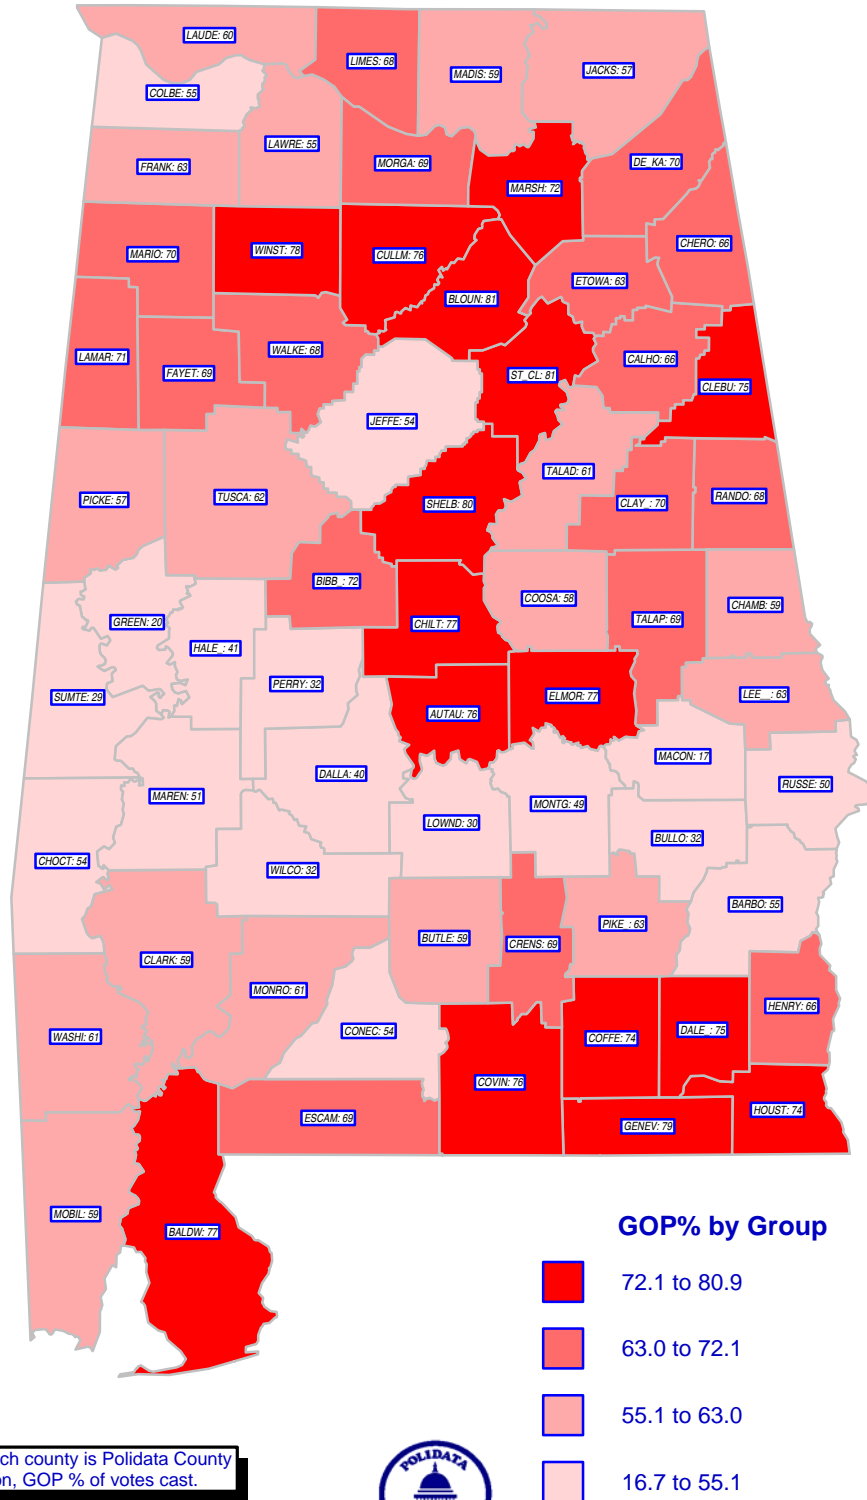

PRESIDENT 2004, GOP %

Percentage for Bush (R) by Equally Sized Groups

Counties arranged into 4 groups on basis of Republican %

Label in each county is Polidata County Abbreviation, GOP % of votes cast.