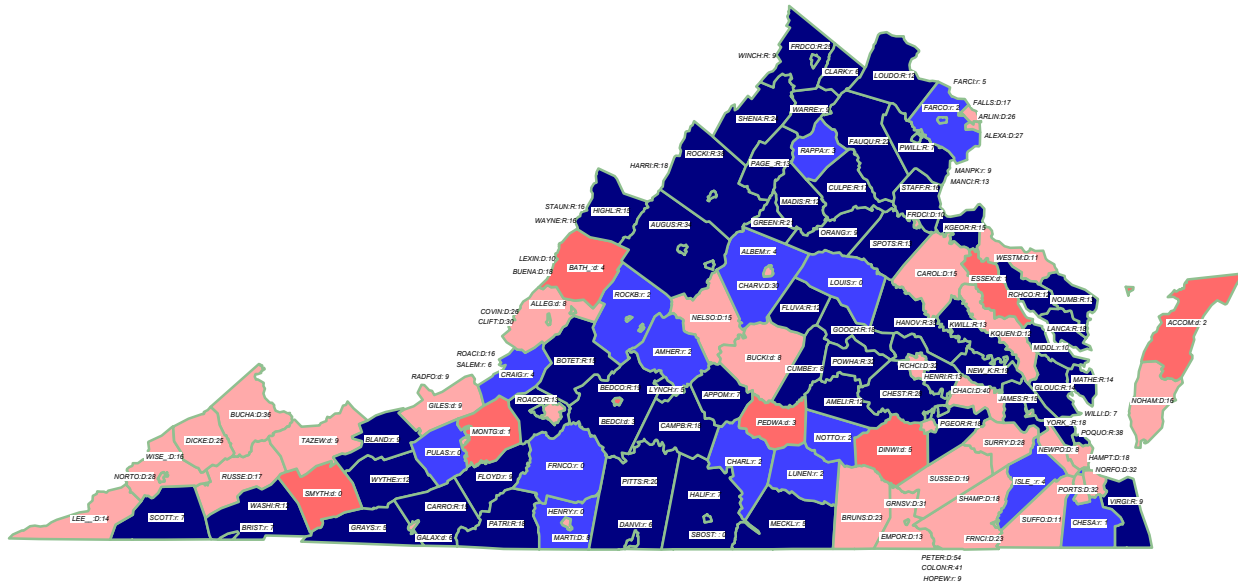

U.S. President 1996

DOLE+ (R) retains state over Clinton (D); Perot

General Election; See Vote Listing for County Detail of Results

Winner by Margin

- GOP by > 5% (68)
- GOP by < 5% (16)
- Dem by < 5% (8)
- Dem by > 5% (44)

Labels for some independent cities have been moved outside the borders for visibility.

Label in each county is Polidata
CyAbb:winner/margin (%).