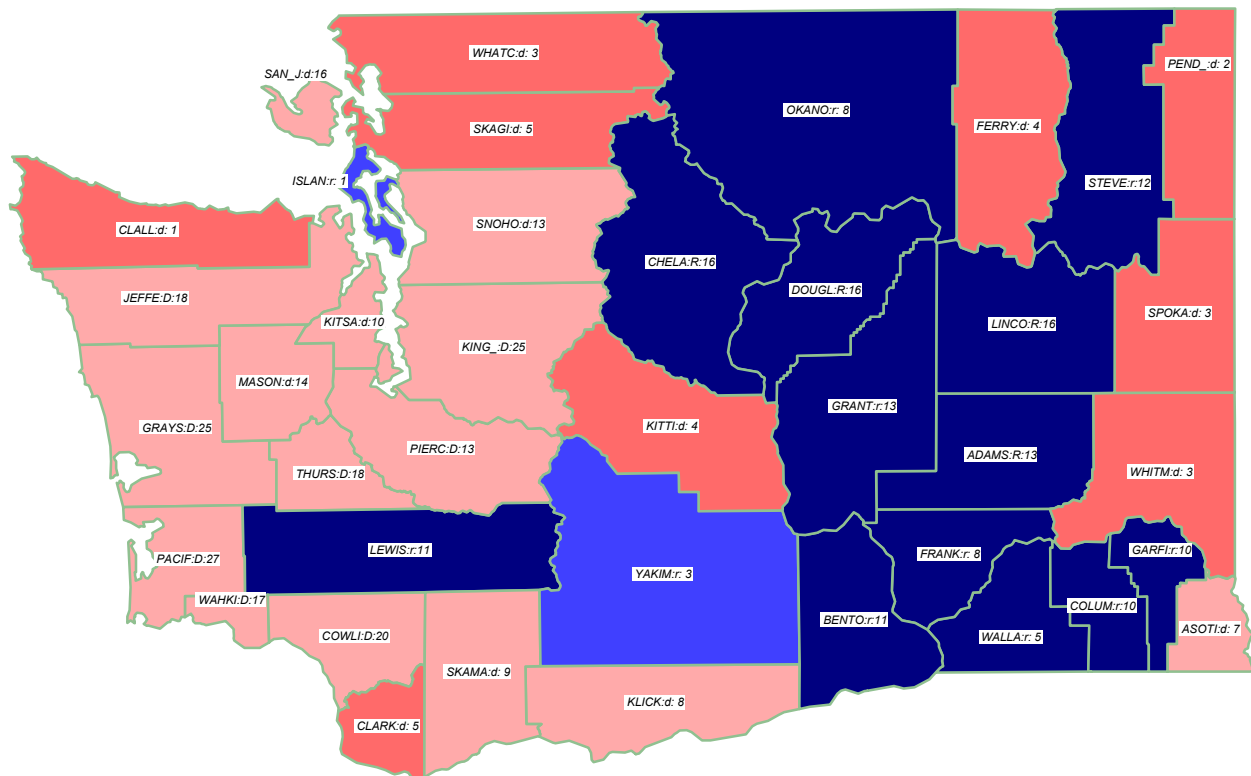

U.S. President 1996

CLINTON* (D) retains state over Dole (R); Perot

General Election; See Vote Listing for County Detail of Results

Winner by Margin

- GOP by > 5% (13)
- GOP by < 5% (2)
- Dem by < 5% (9)
- Dem by > 5% (15)

Label in each county is Polidata
CyAbb:winner/margin (%).