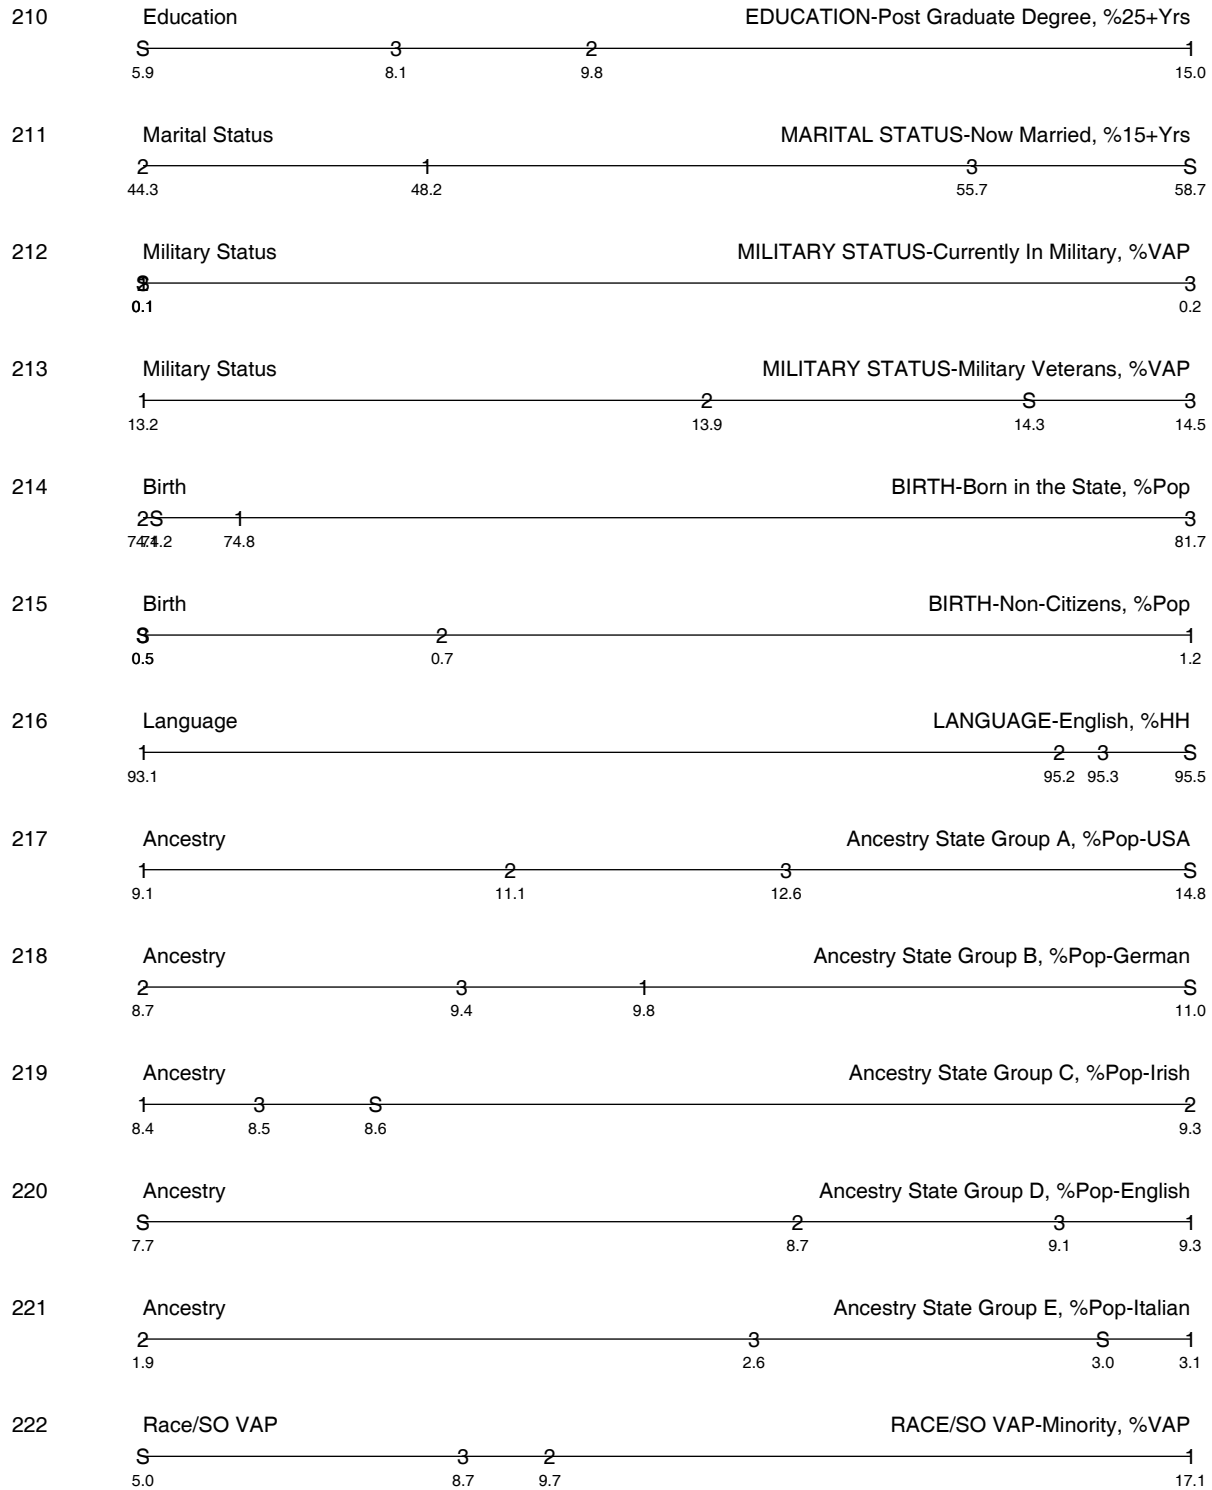

Area 1: CHARLESTON CITY (1)  
Area 2: HUNTINGTON CITY (2)  
Area 3: KANAWHA COUNTY (3)  
Area 4: WEST VIRGINIA (S)

POLIDATA® Demographic and Political Guides. All Rights Reserved. Copyright © 2003. www.polidata.us  
 1. The relative relationship for selected areas are illustrated by the symbol indicated following the area name at the top of the page.  
 2. Symbols for some areas may be overwritten due to similar values or a large scale. The data value appears below the line.  
 3. A graph is included for each ranked variable. See Part 2.