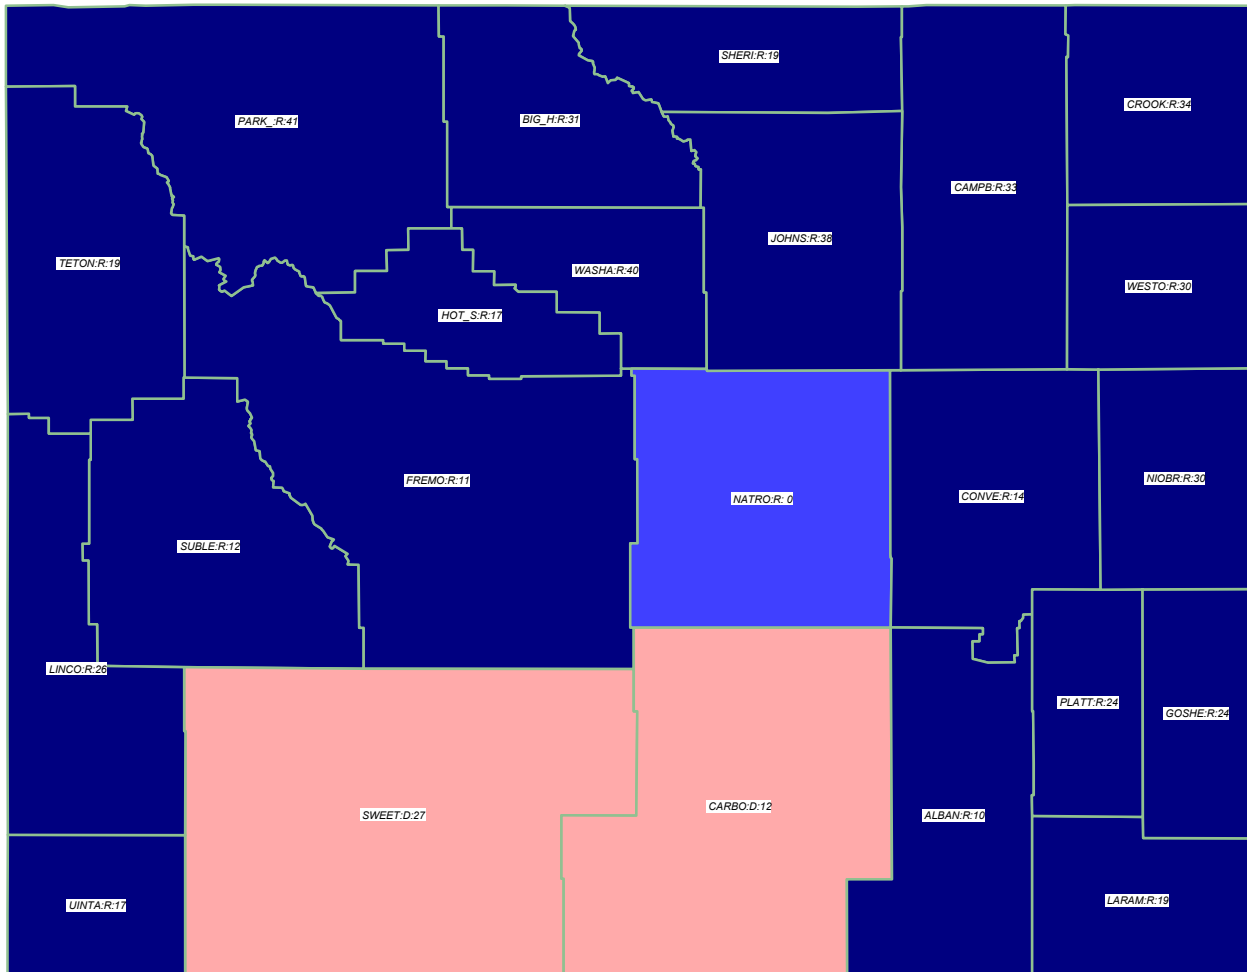

Education 1998

CATCHPOLE* (R) reelected over Lane (D)

General Election; See Vote Listing for County Detail of Results

Winner by Margin

- GOP by > 5% (20)
- GOP by < 5% (1)
- Dem by < 5% (0)
- Dem by > 5% (2)

Label in each county is Polidata
CyAbb:winner/margin (%).