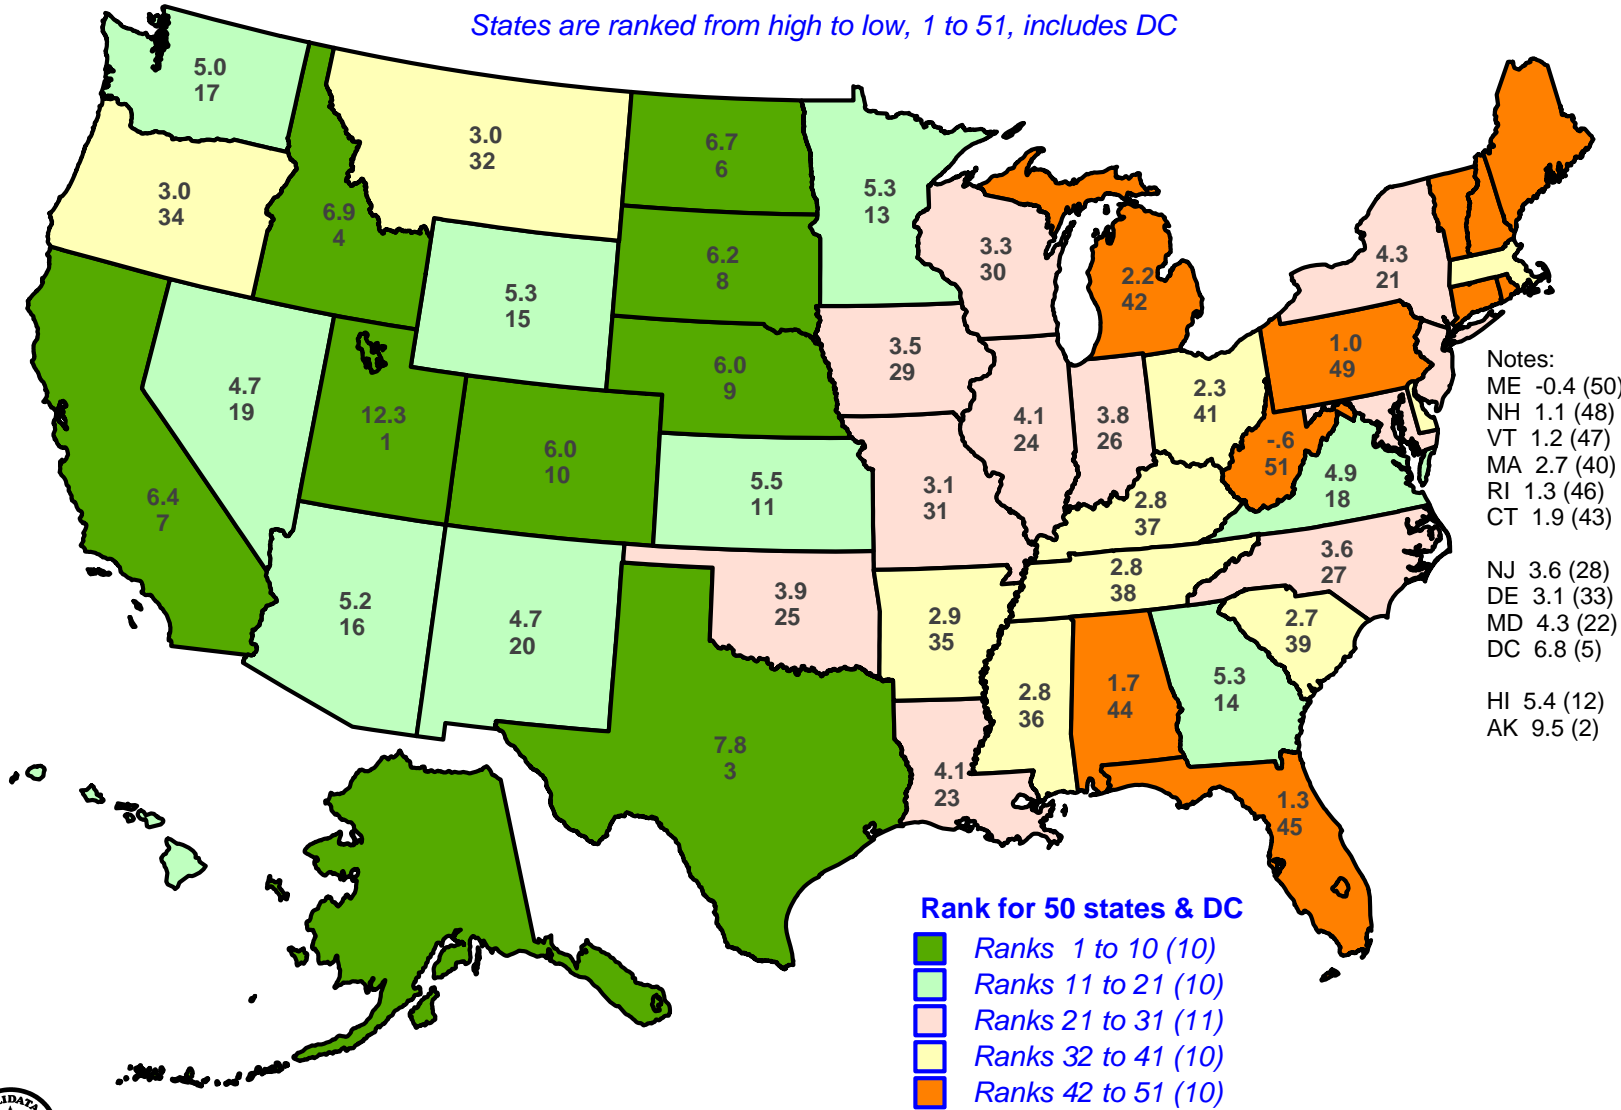

Natural Increase Rate, 2013-2014, with State Rank

Based upon Census Estimates, National Rate: 4.3 per 1,000 persons

States are ranked from high to low, 1 to 51, includes DC

Notes:
 ME -0.4 (50)
 NH 1.1 (48)
 VT 1.2 (47)
 MA 2.7 (40)
 RI 1.3 (46)
 CT 1.9 (43)
 NJ 3.6 (28)
 DE 3.1 (33)
 MD 4.3 (22)
 DC 6.8 (5)
 HI 5.4 (12)
 AK 9.5 (2)

Rank for 50 states & DC

- Ranks 1 to 10 (10)
- Ranks 11 to 21 (10)
- Ranks 21 to 31 (11)
- Ranks 32 to 41 (10)
- Ranks 42 to 51 (10)