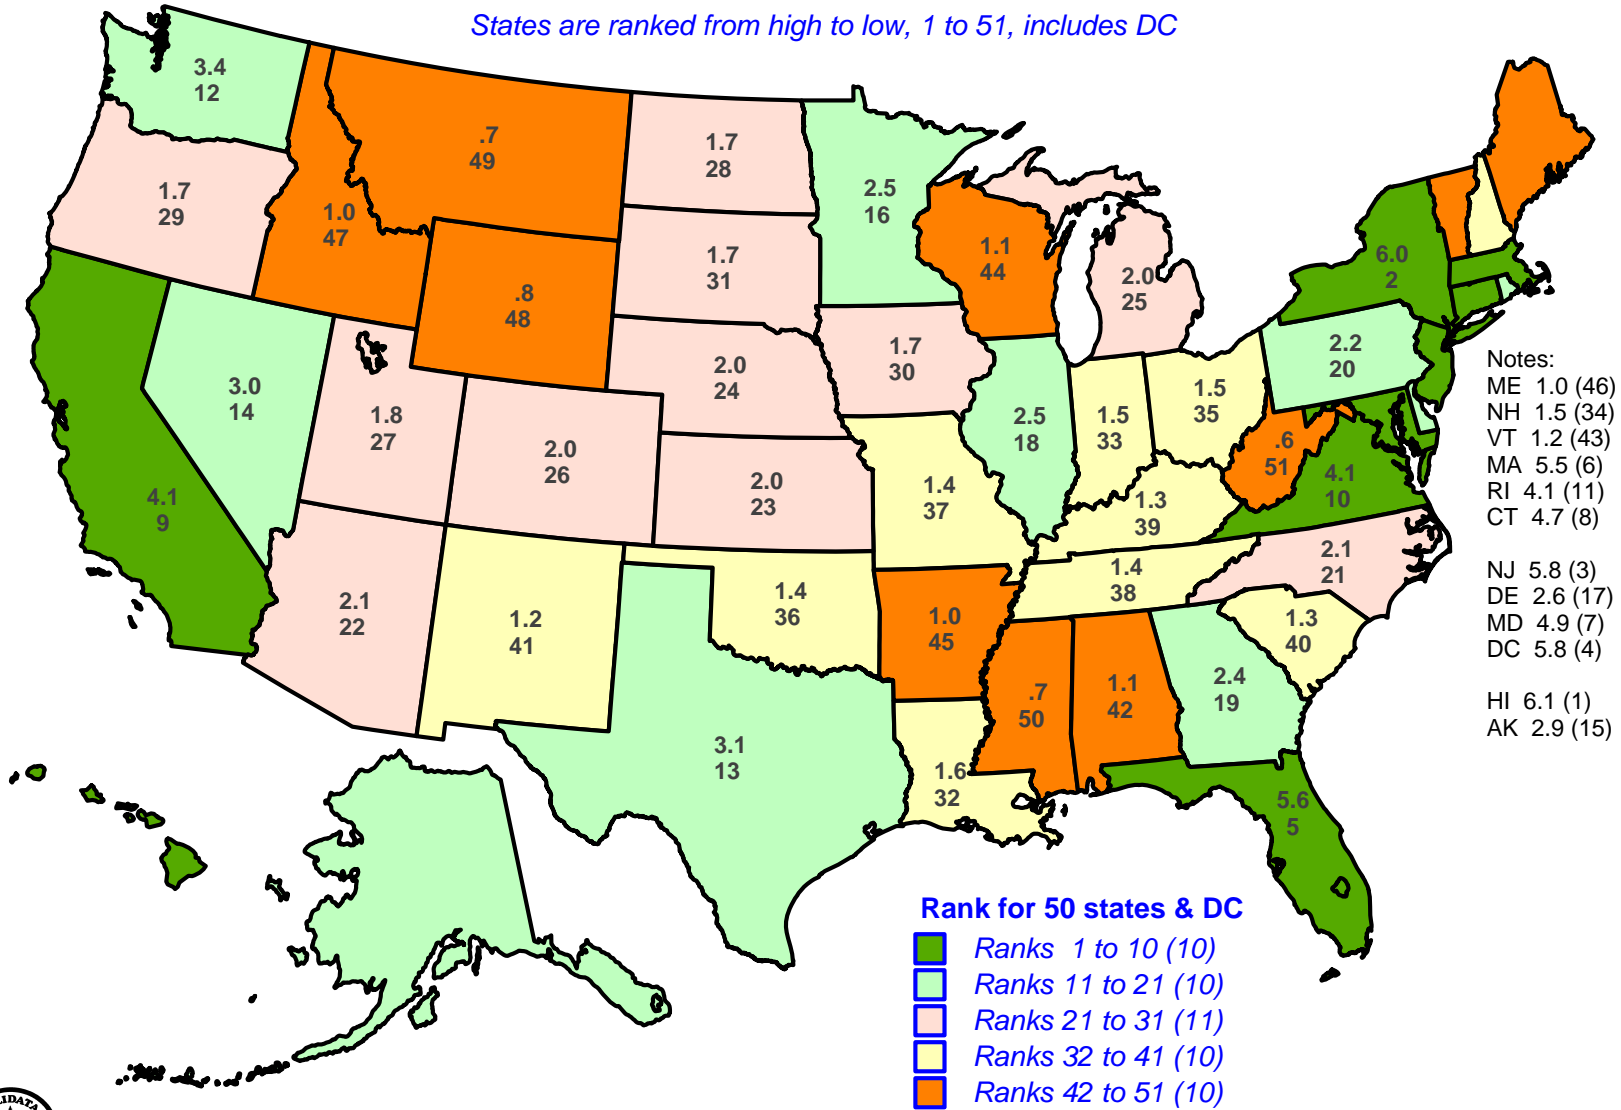

# Foreign Migration Rate, 2013-2014, with State Rank

Based upon Census Estimates, National Rate: 3.1 per 1,000 persons

States are ranked from high to low, 1 to 51, includes DC

Notes:  
 ME 1.0 (46)  
 NH 1.5 (34)  
 VT 1.2 (43)  
 MA 5.5 (6)  
 RI 4.1 (11)  
 CT 4.7 (8)  
 NJ 5.8 (3)  
 DE 2.6 (17)  
 MD 4.9 (7)  
 DC 5.8 (4)  
 HI 6.1 (1)  
 AK 2.9 (15)

**Rank for 50 states & DC**

- Ranks 1 to 10 (10)
- Ranks 11 to 21 (10)
- Ranks 21 to 31 (11)
- Ranks 32 to 41 (10)
- Ranks 42 to 51 (10)