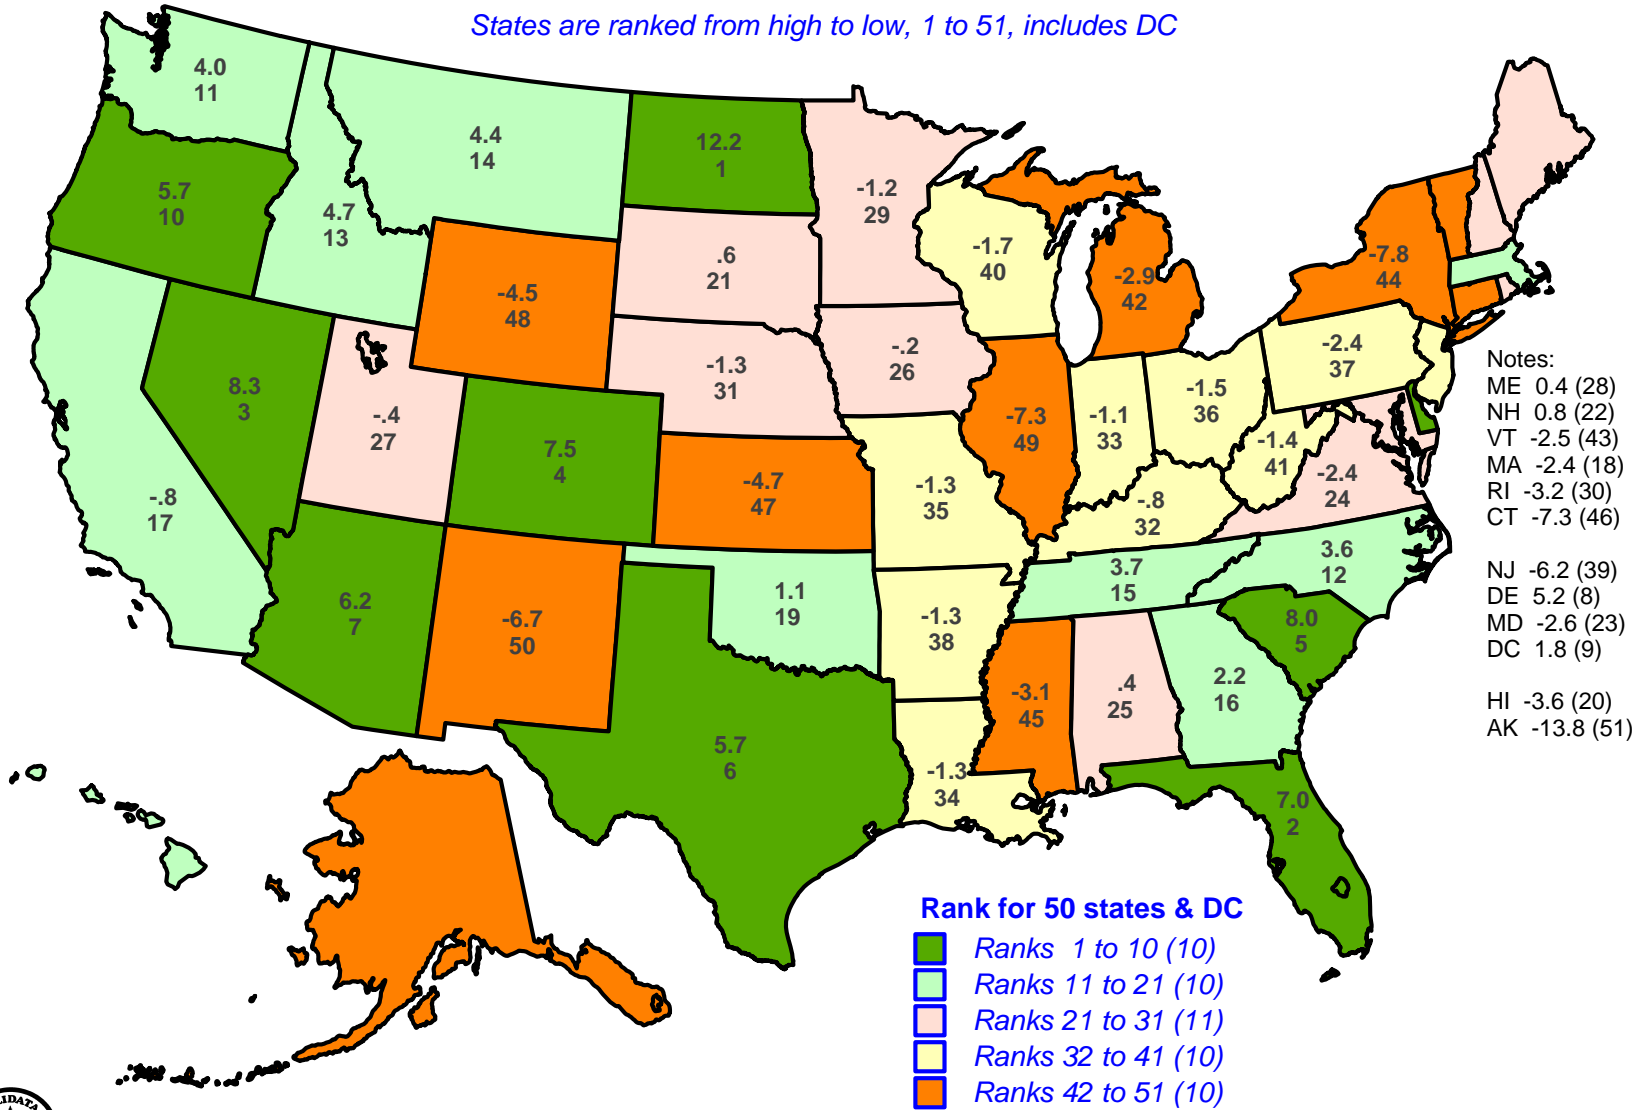

# Domestic Migration Rate, 2013-2014, with State Rank

Based upon Census Estimates, National Rate: 0.0 per 1,000 persons

States are ranked from high to low, 1 to 51, includes DC

Notes:  
 ME 0.4 (28)  
 NH 0.8 (22)  
 VT -2.5 (43)  
 MA -2.4 (18)  
 RI -3.2 (30)  
 CT -7.3 (46)  
 NJ -6.2 (39)  
 DE 5.2 (8)  
 MD -2.6 (23)  
 DC 1.8 (9)  
 HI -3.6 (20)  
 AK -13.8 (51)

**Rank for 50 states & DC**

- Ranks 1 to 10 (10)
- Ranks 11 to 21 (10)
- Ranks 21 to 31 (11)
- Ranks 32 to 41 (10)
- Ranks 42 to 51 (10)