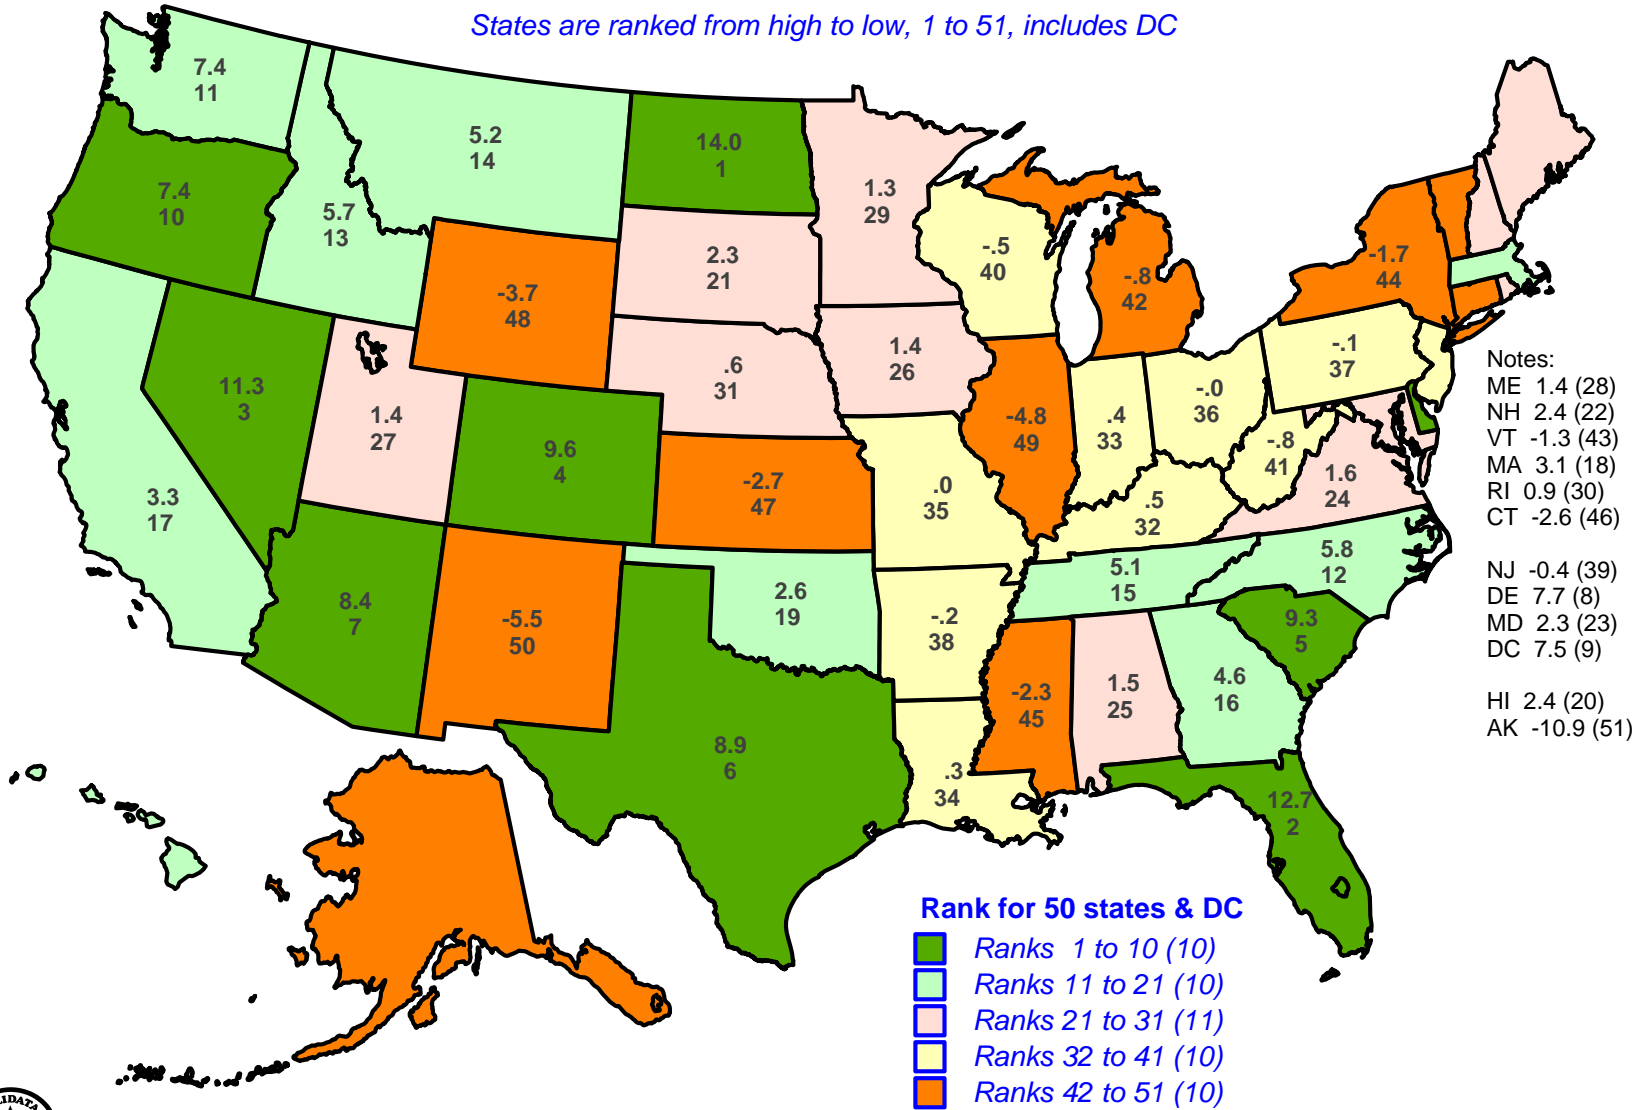

Net Migration Rate, 2013-2014, with State Rank

Based upon Census Estimates, National Rate: 3.1 per 1,000 persons

States are ranked from high to low, 1 to 51, includes DC

Notes:
 ME 1.4 (28)
 NH 2.4 (22)
 VT -1.3 (43)
 MA 3.1 (18)
 RI 0.9 (30)
 CT -2.6 (46)
 NJ -0.4 (39)
 DE 7.7 (8)
 MD 2.3 (23)
 DC 7.5 (9)
 HI 2.4 (20)
 AK -10.9 (51)

Rank for 50 states & DC

- Ranks 1 to 10 (10)
- Ranks 11 to 21 (10)
- Ranks 21 to 31 (11)
- Ranks 32 to 41 (10)
- Ranks 42 to 51 (10)