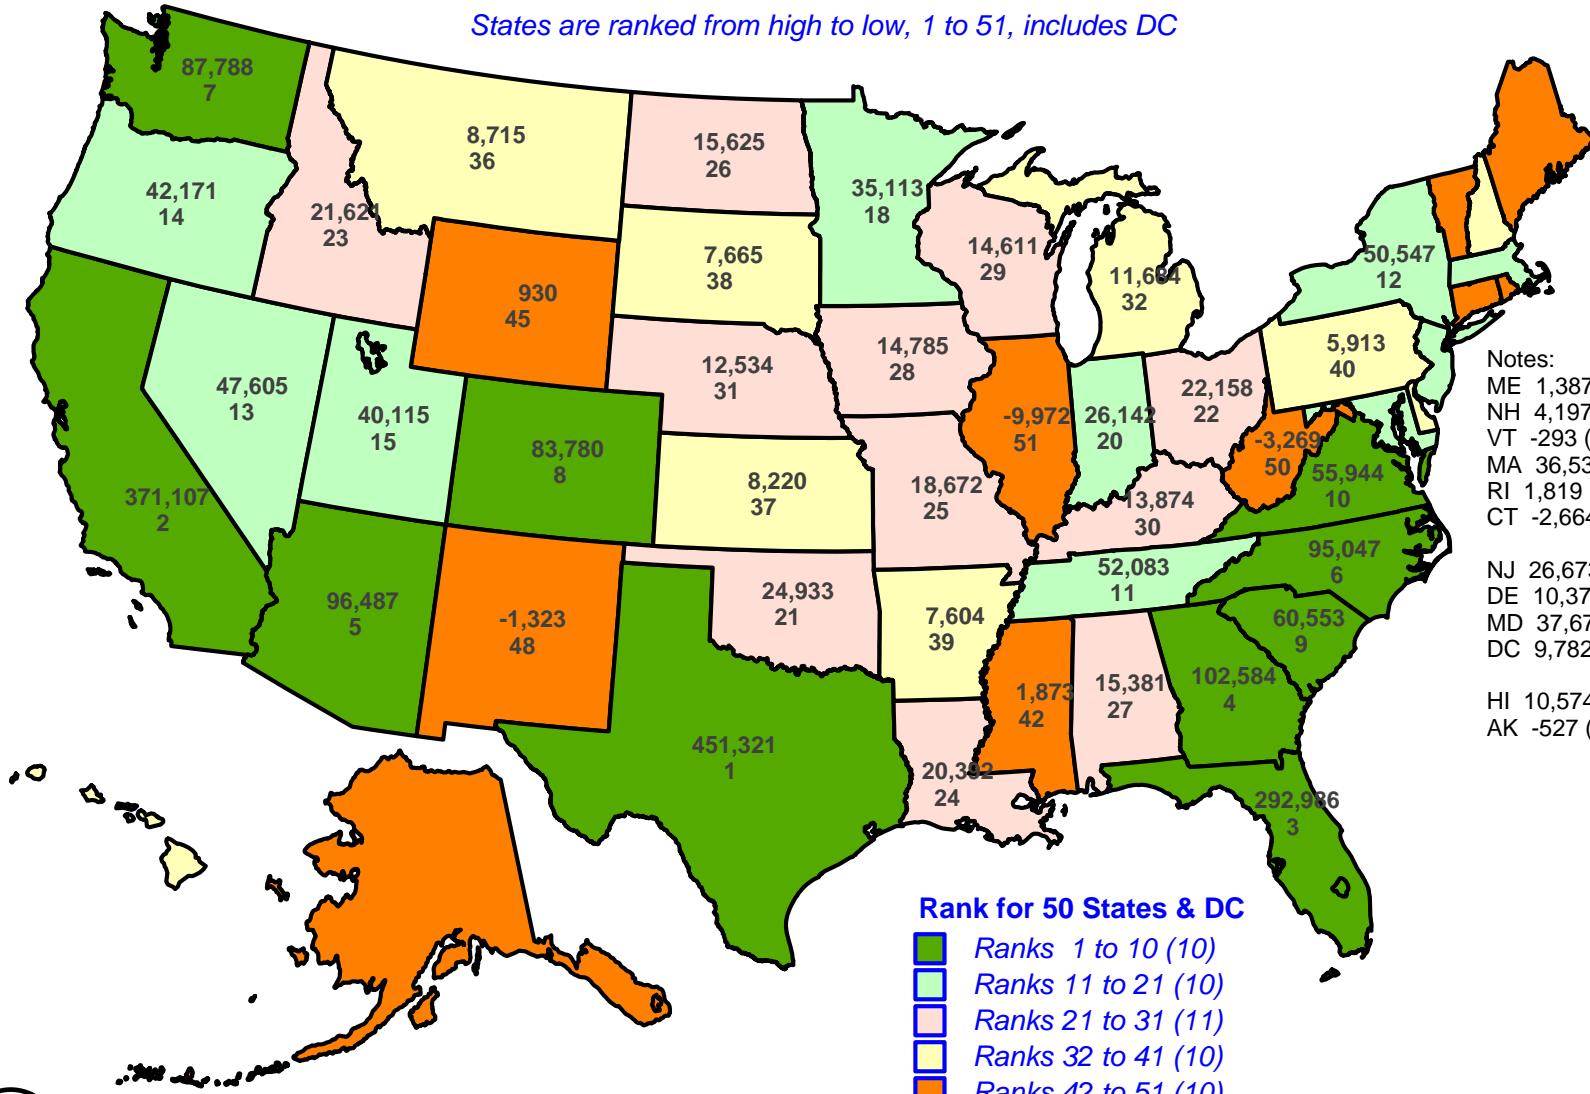

Population Change, 2013-2014, with State Rank

Based upon Census Estimates, National Value: 2,359,525

States are ranked from high to low, 1 to 51, includes DC

Notes:
 ME 1,387 (44)
 NH 4,197 (41)
 VT -293 (46)
 MA 36,534 (17)
 RI 1,819 (43)
 CT -2,664 (49)
 NJ 26,673 (19)
 DE 10,374 (34)
 MD 37,670 (16)
 DC 9,782 (35)
 HI 10,574 (33)
 AK -527 (47)

Rank for 50 States & DC

- Ranks 1 to 10 (10)
- Ranks 11 to 21 (10)
- Ranks 21 to 31 (11)
- Ranks 32 to 41 (10)
- Ranks 42 to 51 (10)