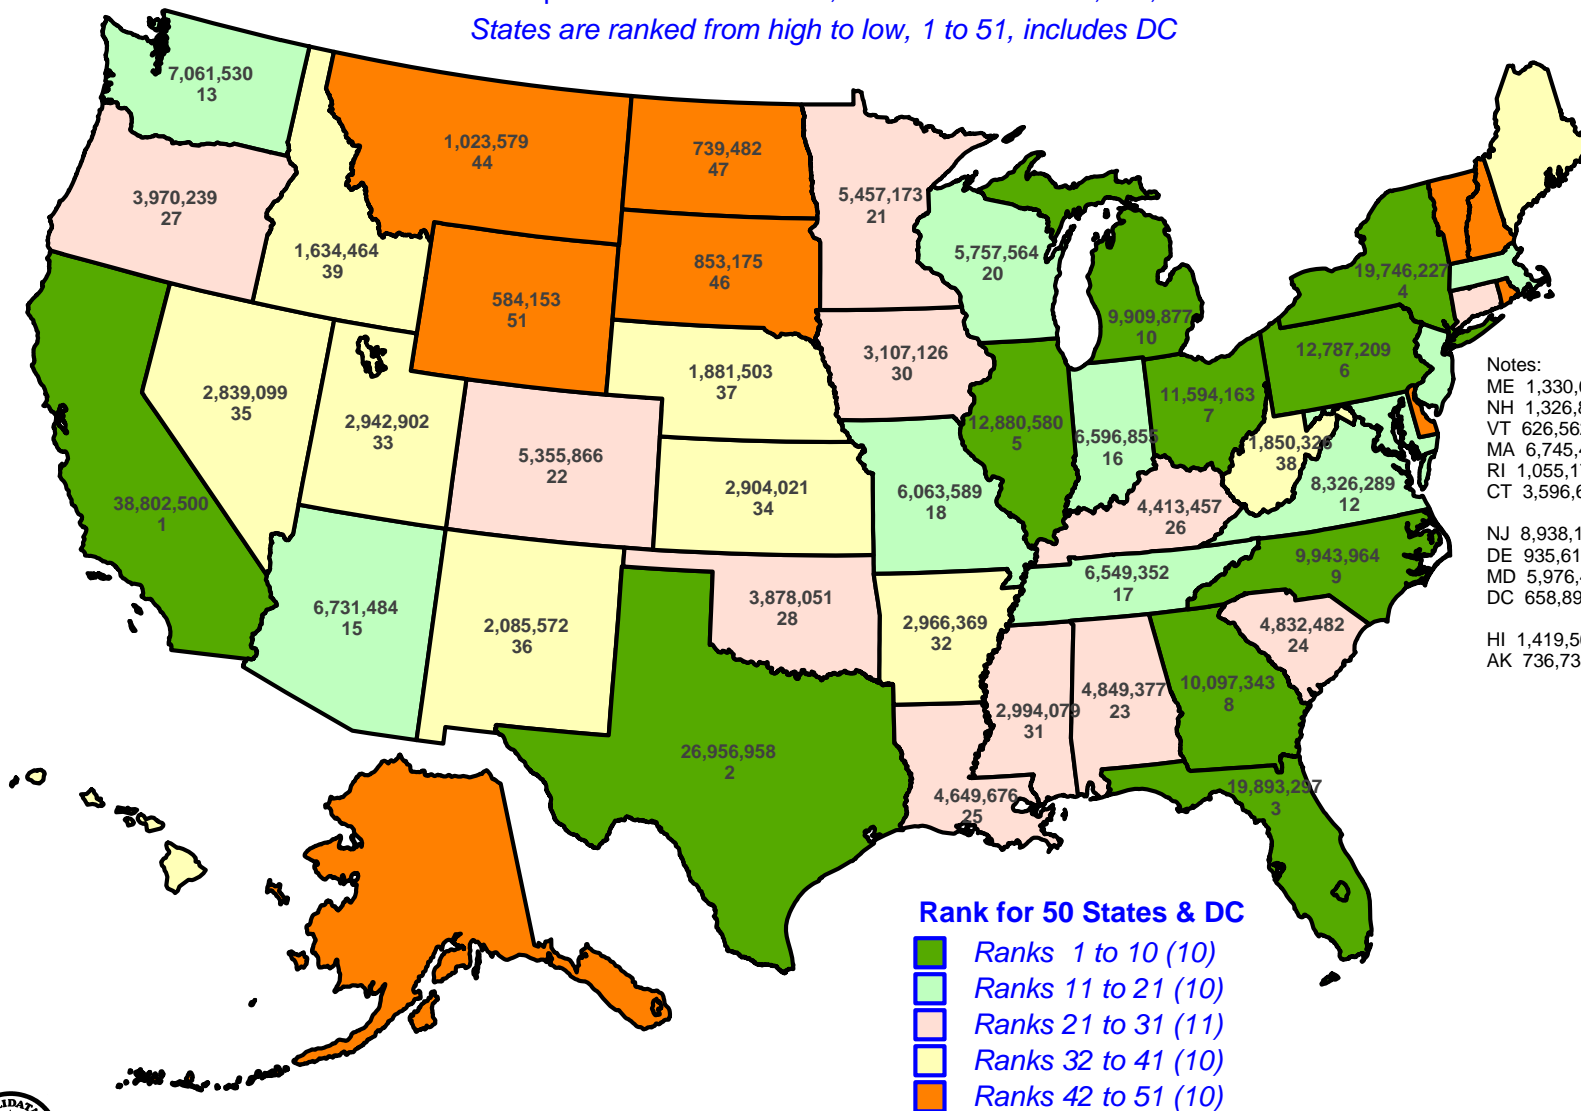

Population Estimate, 2014, with State Rank

Based upon Census Estimates, National Value: 318,857,056

States are ranked from high to low, 1 to 51, includes DC

- Notes:
- ME 1,330,089 (41)
 - NH 1,326,813 (42)
 - VT 626,562 (50)
 - MA 6,745,408 (14)
 - RI 1,055,173 (43)
 - CT 3,596,677 (29)
 - NJ 8,938,175 (11)
 - DE 935,614 (45)
 - MD 5,976,407 (19)
 - HI 1,419,561 (40)
 - AK 736,732 (48)

Rank for 50 States & DC

- Ranks 1 to 10 (10)
- Ranks 11 to 21 (10)
- Ranks 21 to 31 (11)
- Ranks 32 to 41 (10)
- Ranks 42 to 51 (10)