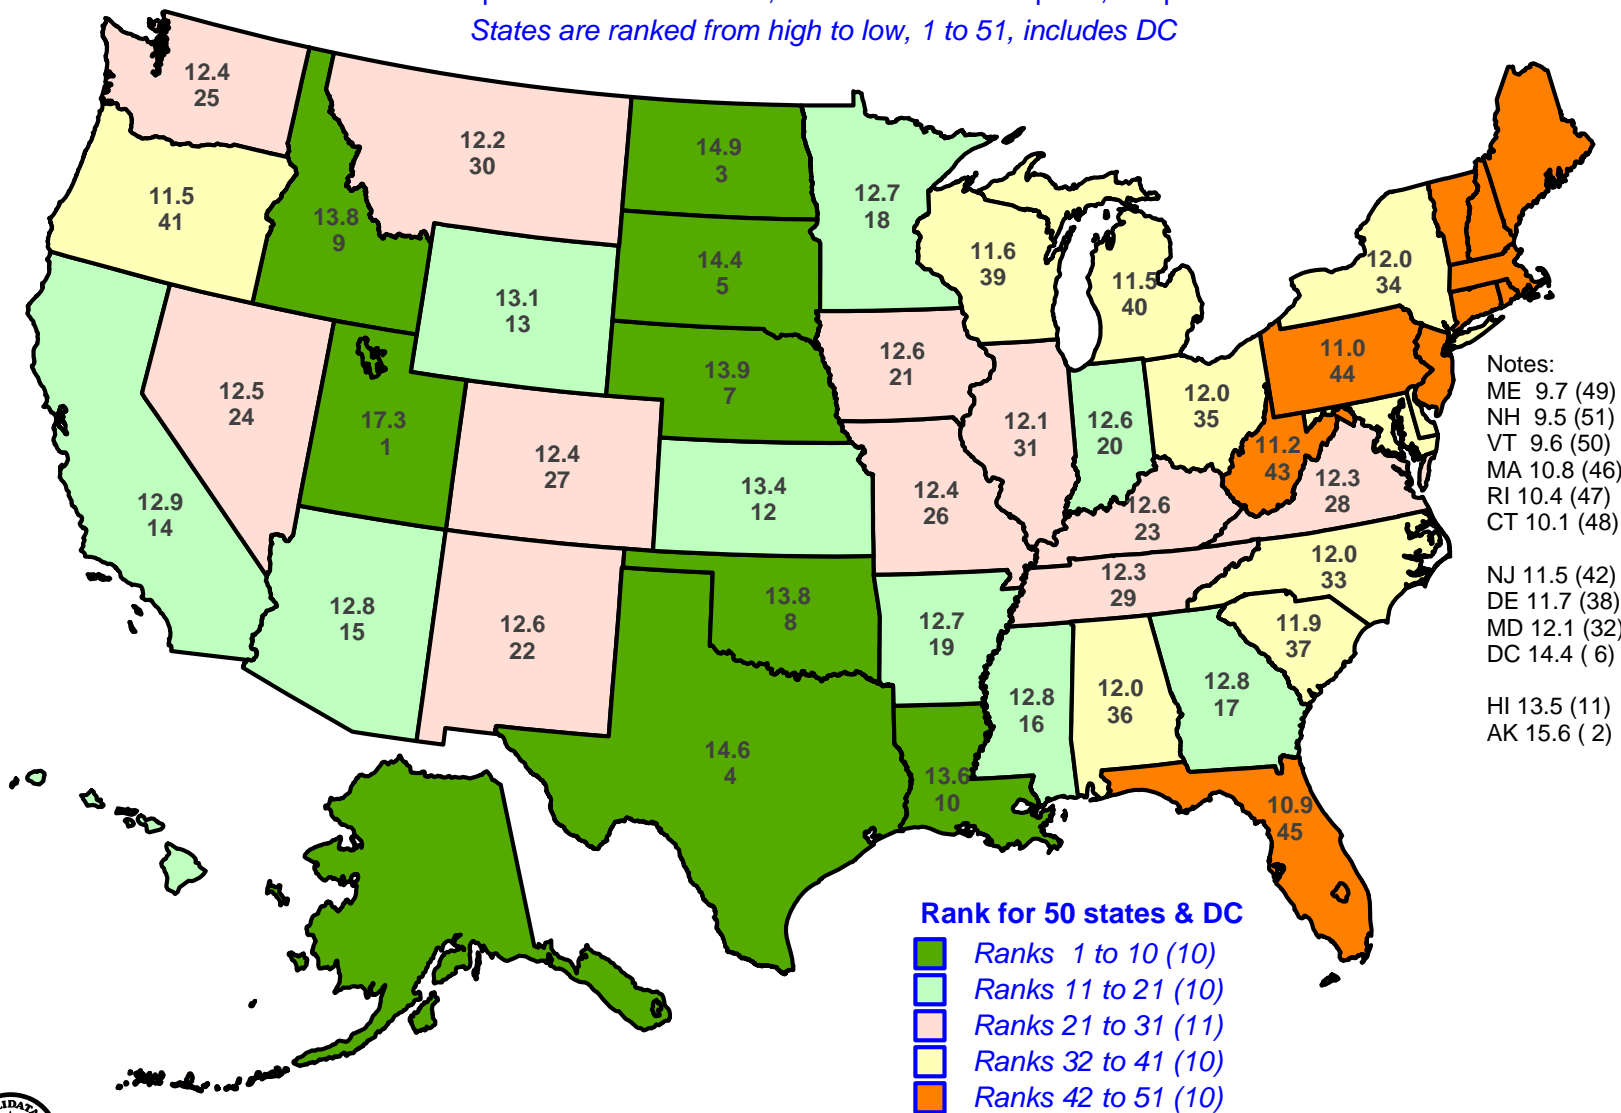

# Birth Rate, 2014-2015, with State Rank

Based upon Census Estimates, National Rate: 12.5 per 1,000 persons

States are ranked from high to low, 1 to 51, includes DC

Notes:  
 ME 9.7 (49)  
 NH 9.5 (51)  
 VT 9.6 (50)  
 MA 10.8 (46)  
 RI 10.4 (47)  
 CT 10.1 (48)  
 NJ 11.5 (42)  
 DE 11.7 (38)  
 MD 12.1 (32)  
 DC 14.4 (6)  
 HI 13.5 (11)  
 AK 15.6 (2)

**Rank for 50 states & DC**

- Ranks 1 to 10 (10)
- Ranks 11 to 21 (10)
- Ranks 21 to 31 (11)
- Ranks 32 to 41 (10)
- Ranks 42 to 51 (10)