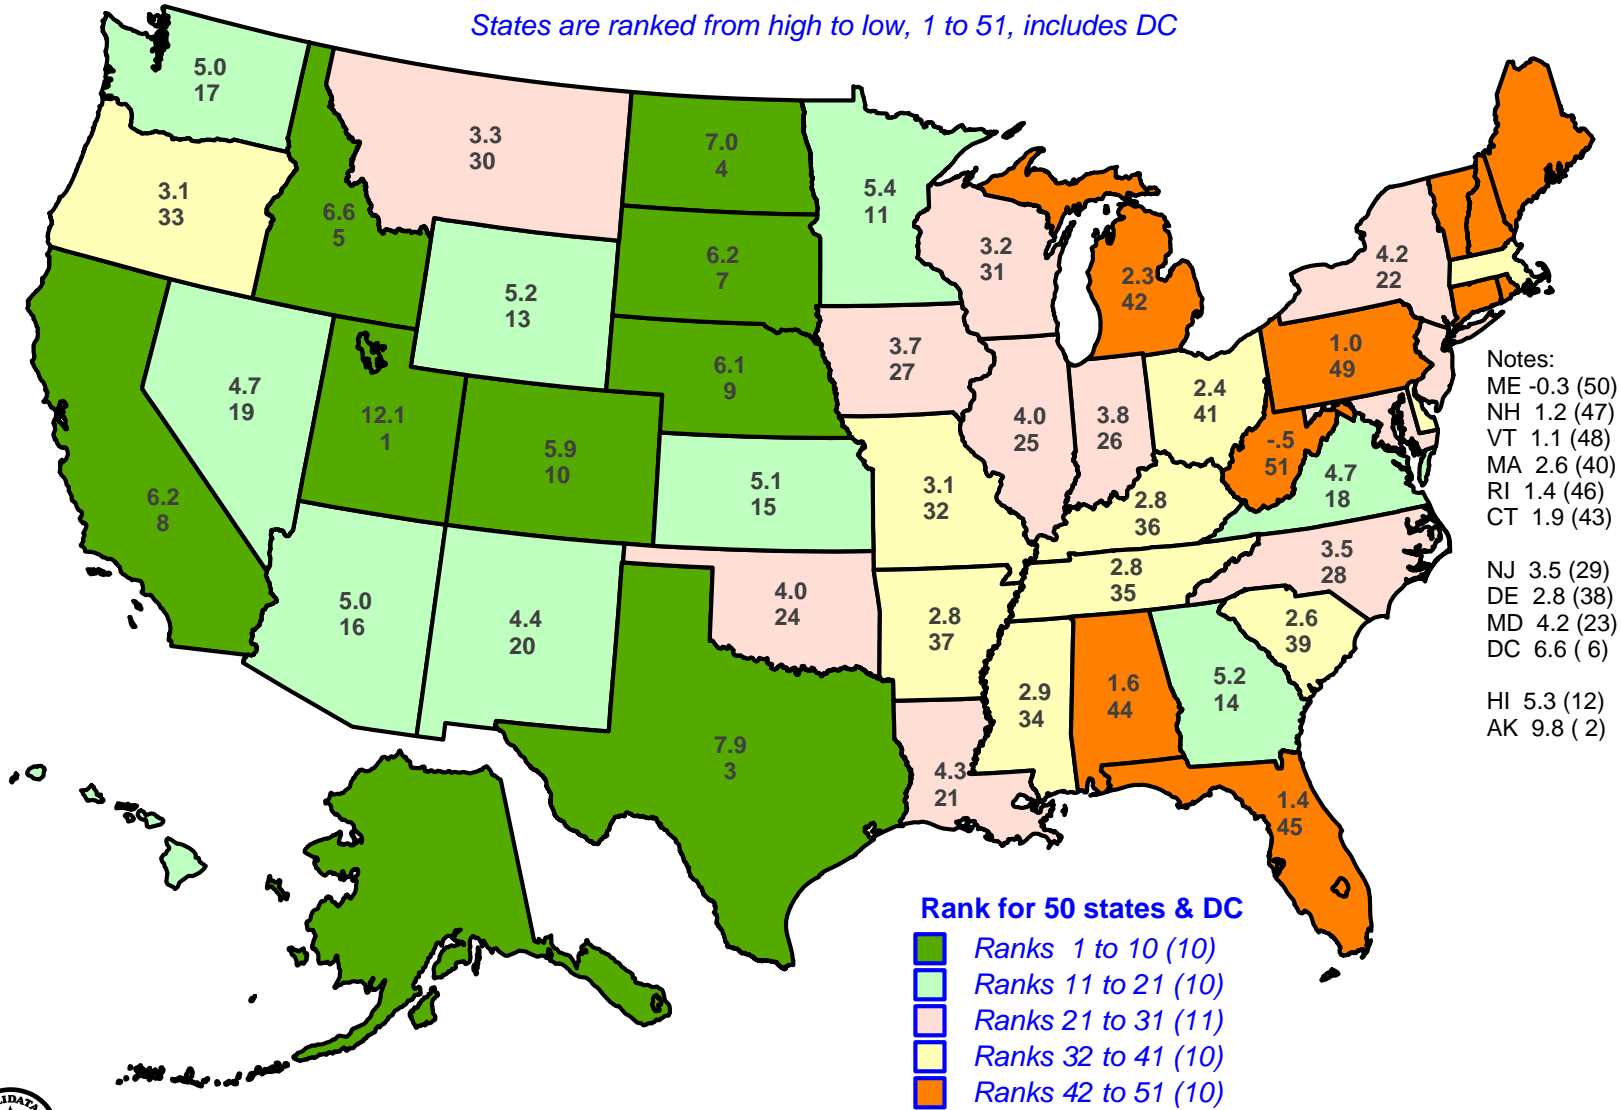

Natural Increase Rate, 2014-2015, with State Rank

Based upon Census Estimates, National Rate: 4.3 per 1,000 persons

States are ranked from high to low, 1 to 51, includes DC

- Notes:
- ME -0.3 (50)
 - NH 1.2 (47)
 - VT 1.1 (48)
 - MA 2.6 (40)
 - RI 1.4 (46)
 - CT 1.9 (43)
 - NJ 3.5 (29)
 - DE 2.8 (38)
 - MD 4.2 (23)
 - DC 6.6 (6)
 - HI 5.3 (12)
 - AK 9.8 (2)