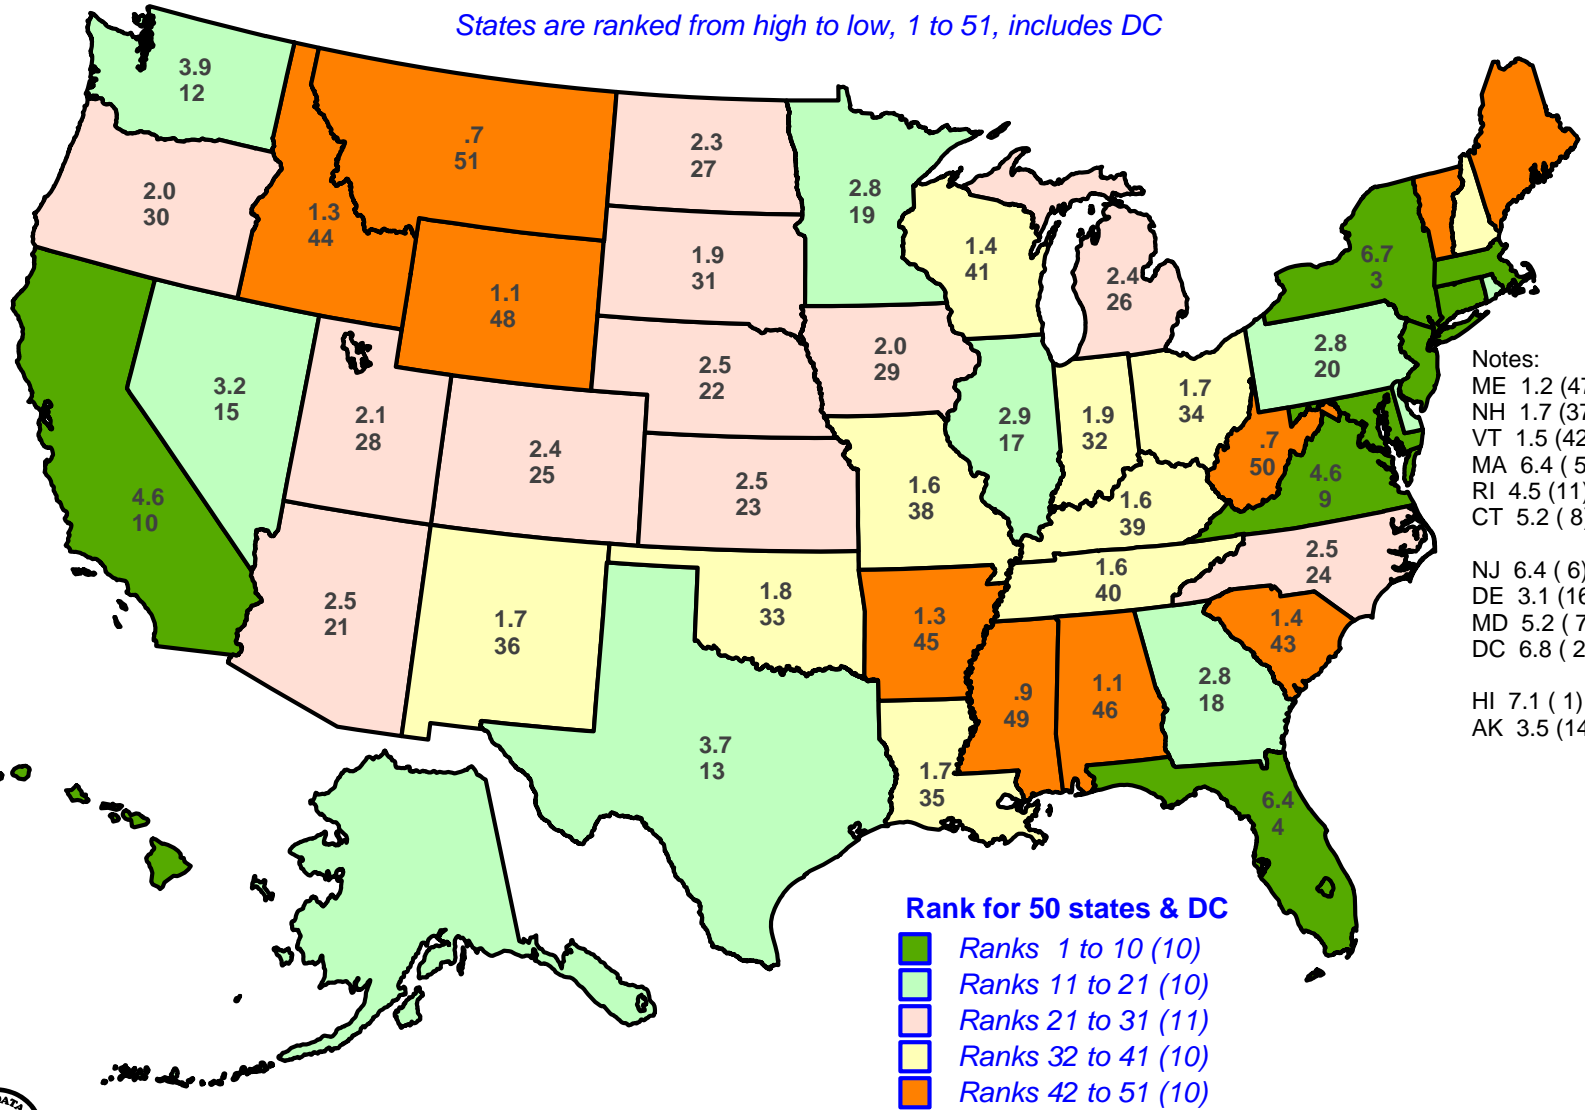

Foreign Migration Rate, 2014-2015, with State Rank

Based upon Census Estimates, National Rate: 3.6 per 1,000 persons

States are ranked from high to low, 1 to 51, includes DC

Notes:
 ME 1.2 (47)
 NH 1.7 (37)
 VT 1.5 (42)
 MA 6.4 (5)
 RI 4.5 (11)
 CT 5.2 (8)
 NJ 6.4 (6)
 DE 3.1 (16)
 MD 5.2 (7)
 DC 6.8 (2)
 HI 7.1 (1)
 AK 3.5 (14)

Rank for 50 states & DC

- Ranks 1 to 10 (10)
- Ranks 11 to 21 (10)
- Ranks 21 to 31 (11)
- Ranks 32 to 41 (10)
- Ranks 42 to 51 (10)