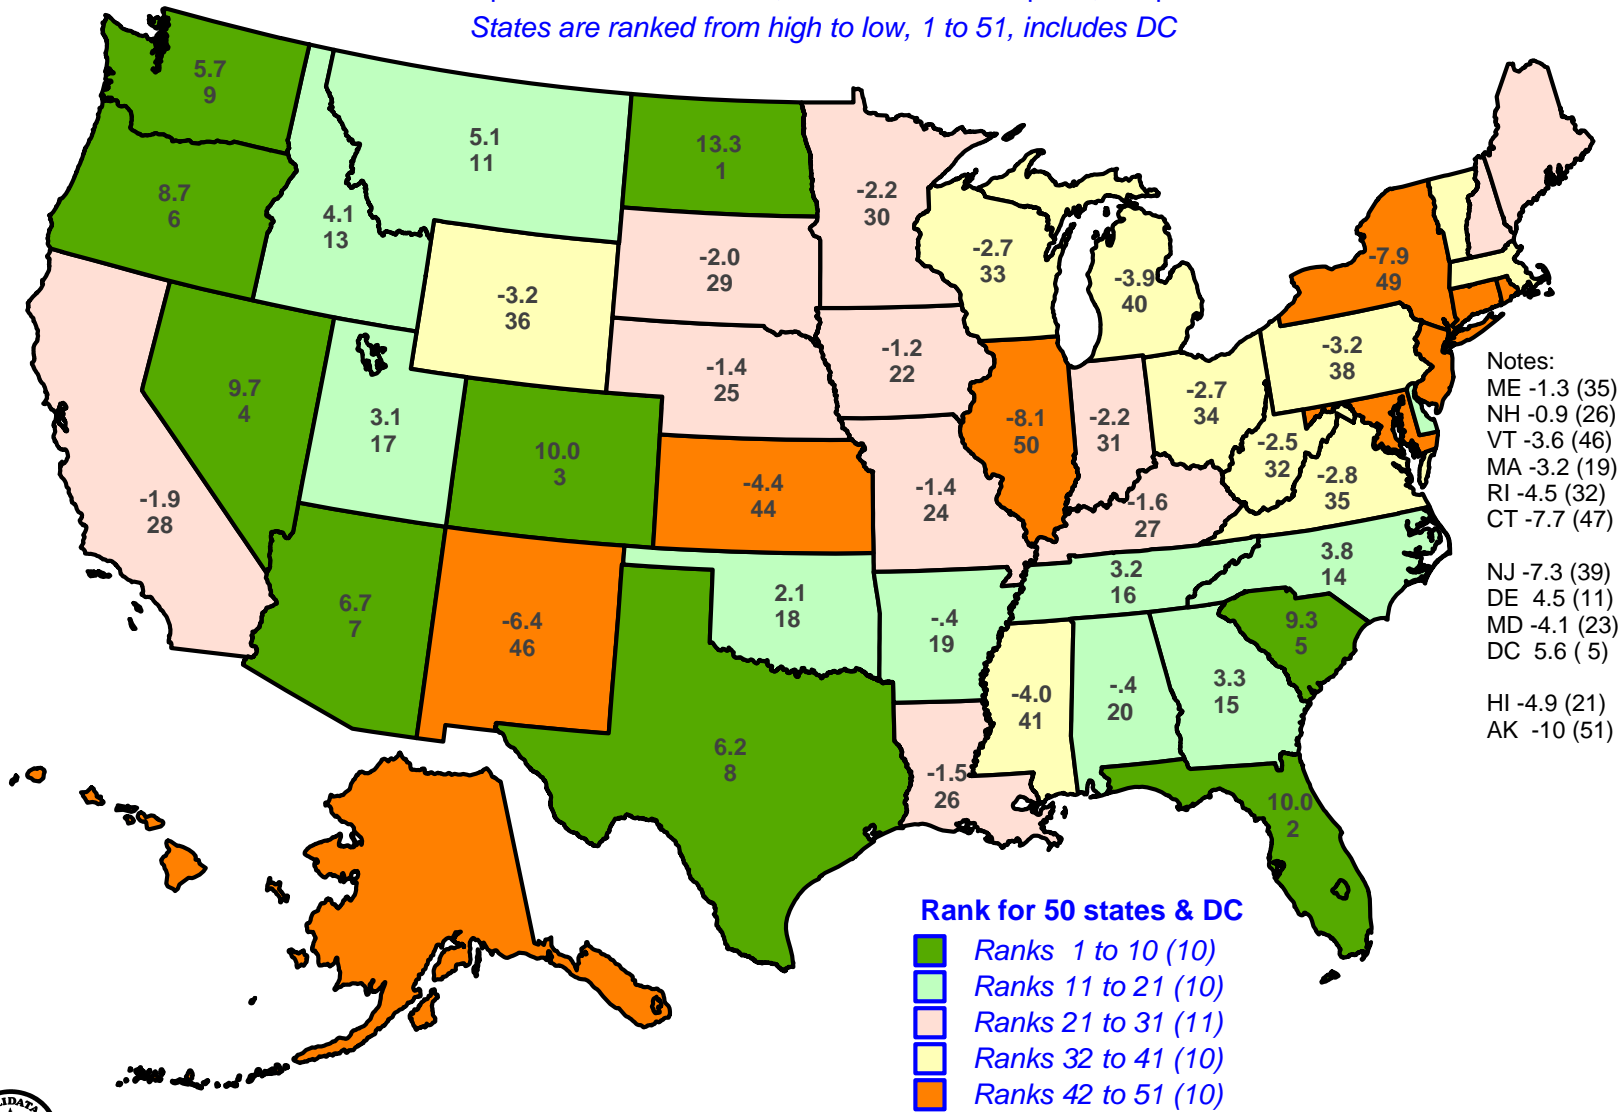

Domestic Migration Rate, 2014-2015, with State Rank

Based upon Census Estimates, National Rate: 0.0 per 1,000 persons

States are ranked from high to low, 1 to 51, includes DC

- Notes:
- ME -1.3 (35)
 - NH -0.9 (26)
 - VT -3.6 (46)
 - MA -3.2 (19)
 - RI -4.5 (32)
 - CT -7.7 (47)
 - NJ -7.3 (39)
 - DE 4.5 (11)
 - MD -4.1 (23)
 - DC 5.6 (5)
 - HI -4.9 (21)
 - AK -10 (51)