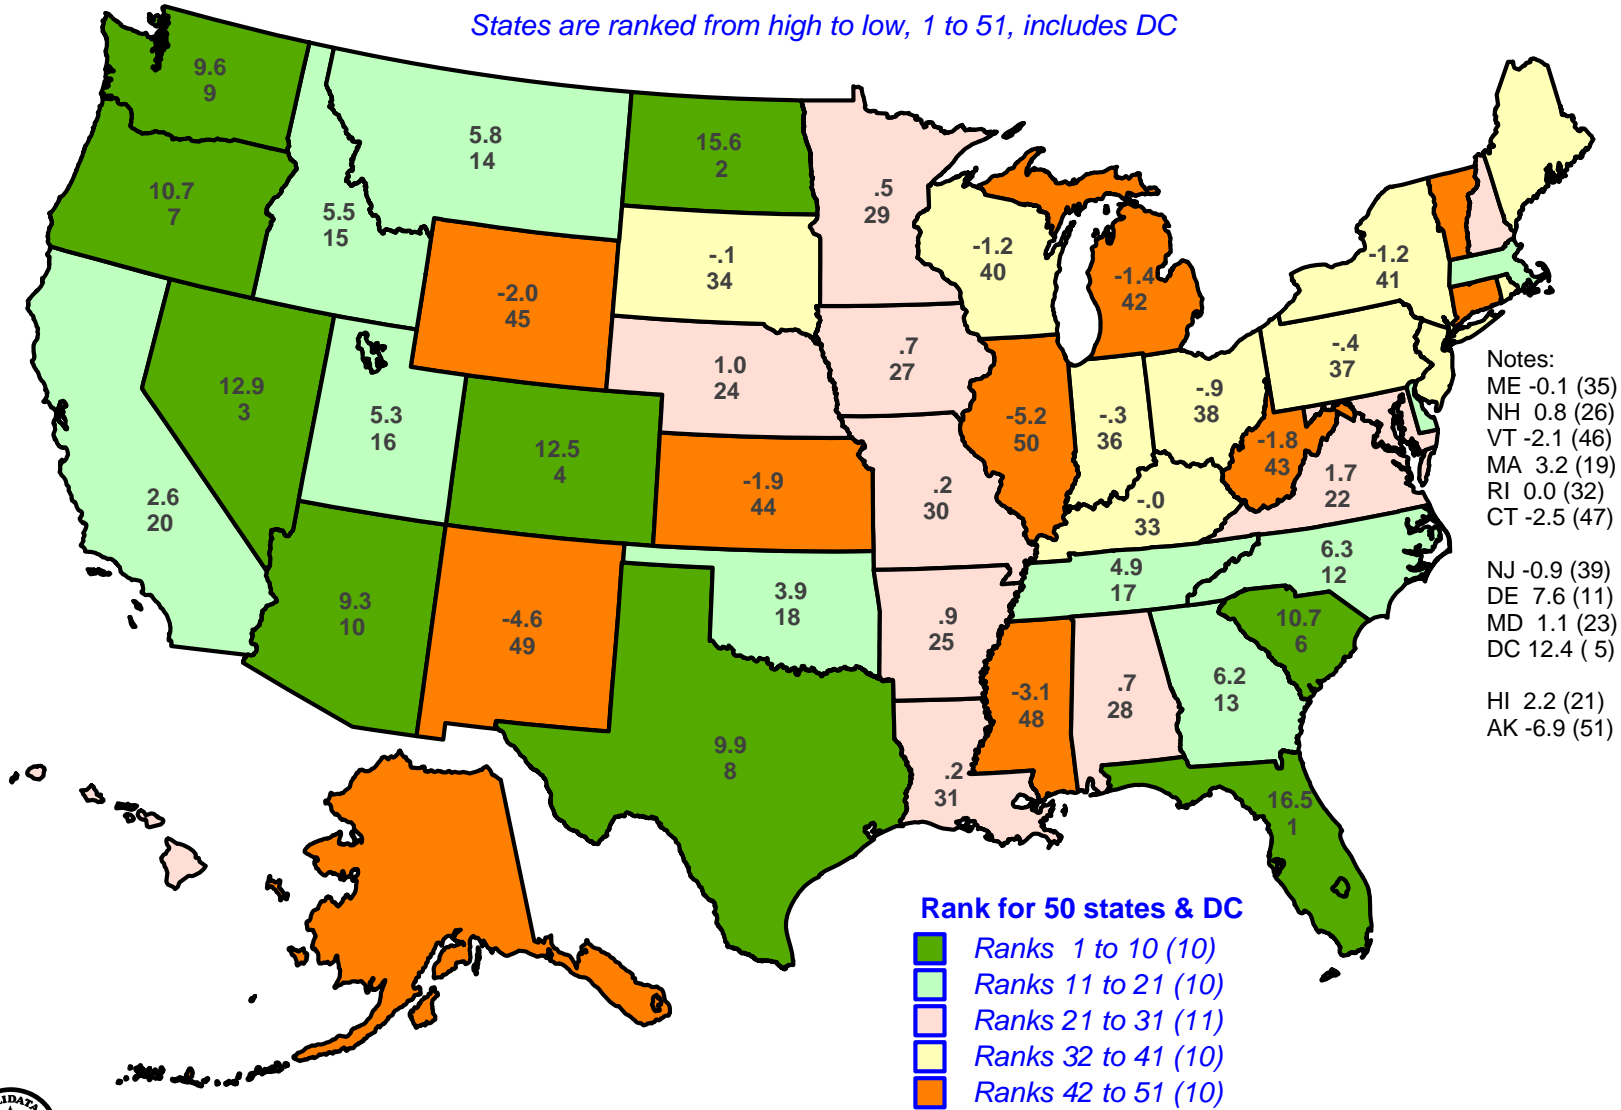

Net Migration Rate, 2014-2015, with State Rank

Based upon Census Estimates, National Rate: 3.6 per 1,000 persons

States are ranked from high to low, 1 to 51, includes DC

Notes:
 ME -0.1 (35)
 NH 0.8 (26)
 VT -2.1 (46)
 MA 3.2 (19)
 RI 0.0 (32)
 CT -2.5 (47)
 NJ -0.9 (39)
 DE 7.6 (11)
 MD 1.1 (23)
 DC 12.4 (5)
 HI 2.2 (21)
 AK -6.9 (51)

Rank for 50 states & DC

- Ranks 1 to 10 (10)
- Ranks 11 to 21 (10)
- Ranks 21 to 31 (11)
- Ranks 32 to 41 (10)
- Ranks 42 to 51 (10)