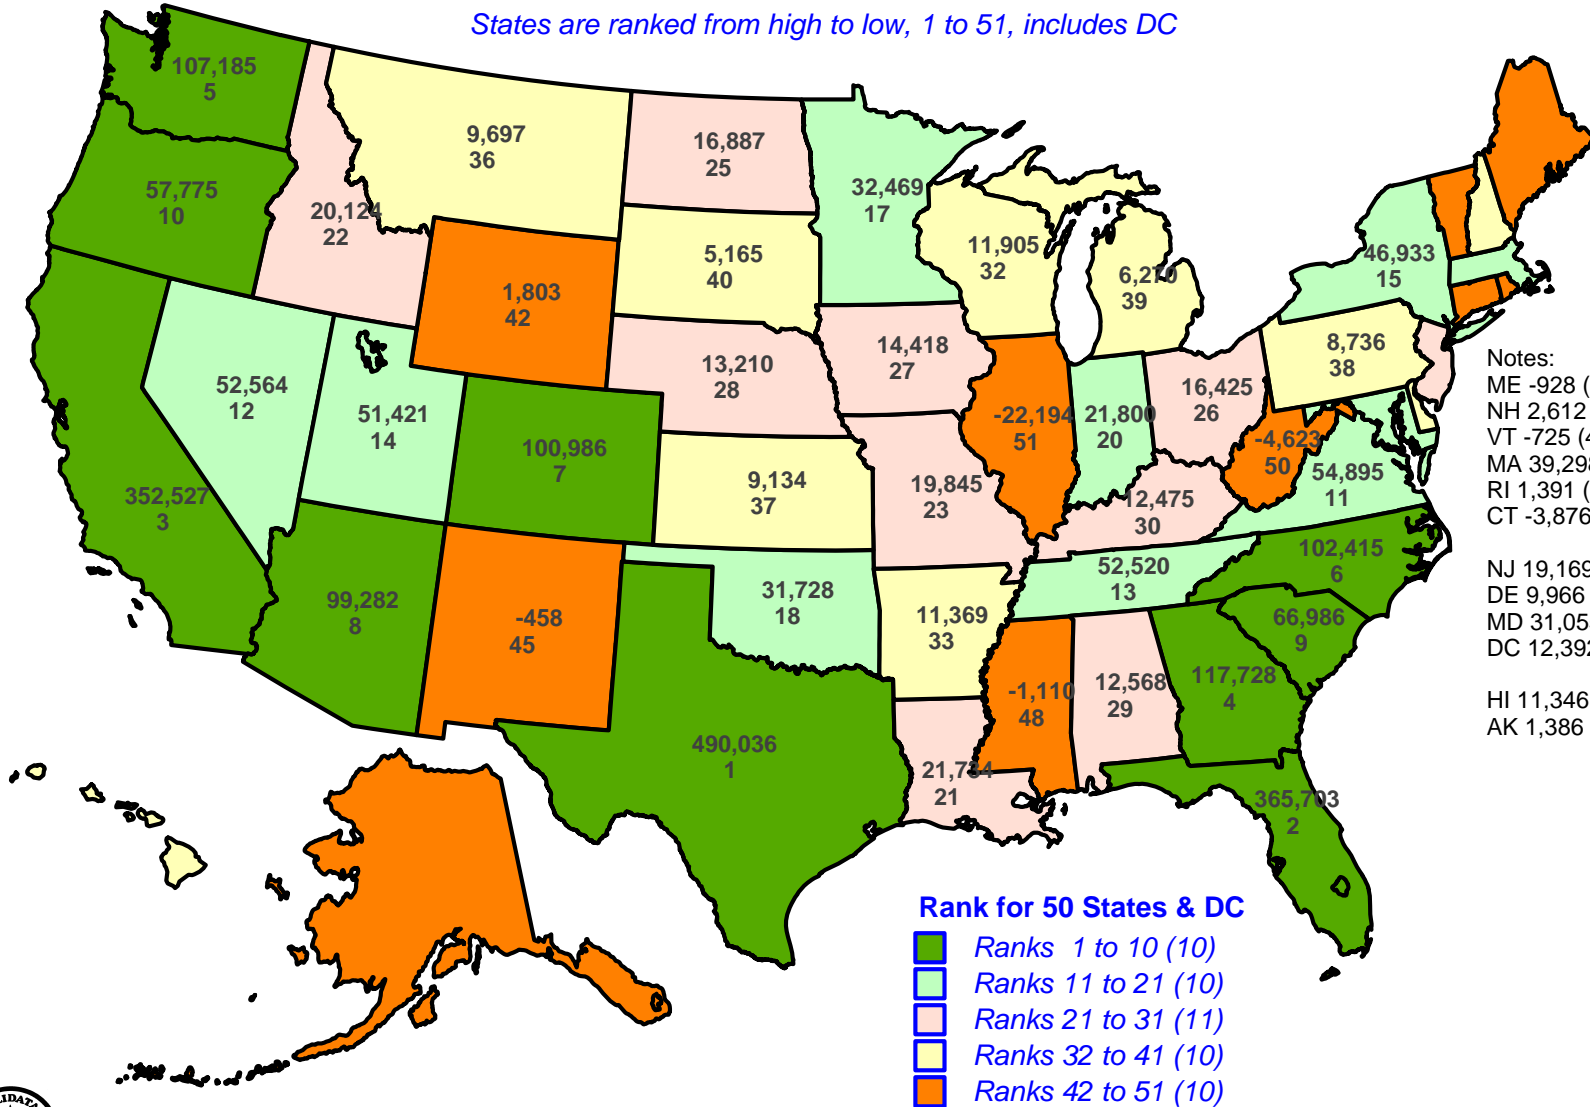

# Population Change, 2014-2015, with State Rank

Based upon Census Estimates, National Value: 2.5 million

States are ranked from high to low, 1 to 51, includes DC

Notes:  
 ME -928 (47)  
 NH 2,612 (41)  
 VT -725 (46)  
 MA 39,298 (16)  
 RI 1,391 (43)  
 CT -3,876 (49)  
 NJ 19,169 (24)  
 DE 9,966 (35)  
 MD 31,055 (19)  
 DC 12,392 (31)  
 HI 11,346 (34)  
 AK 1,386 (44)