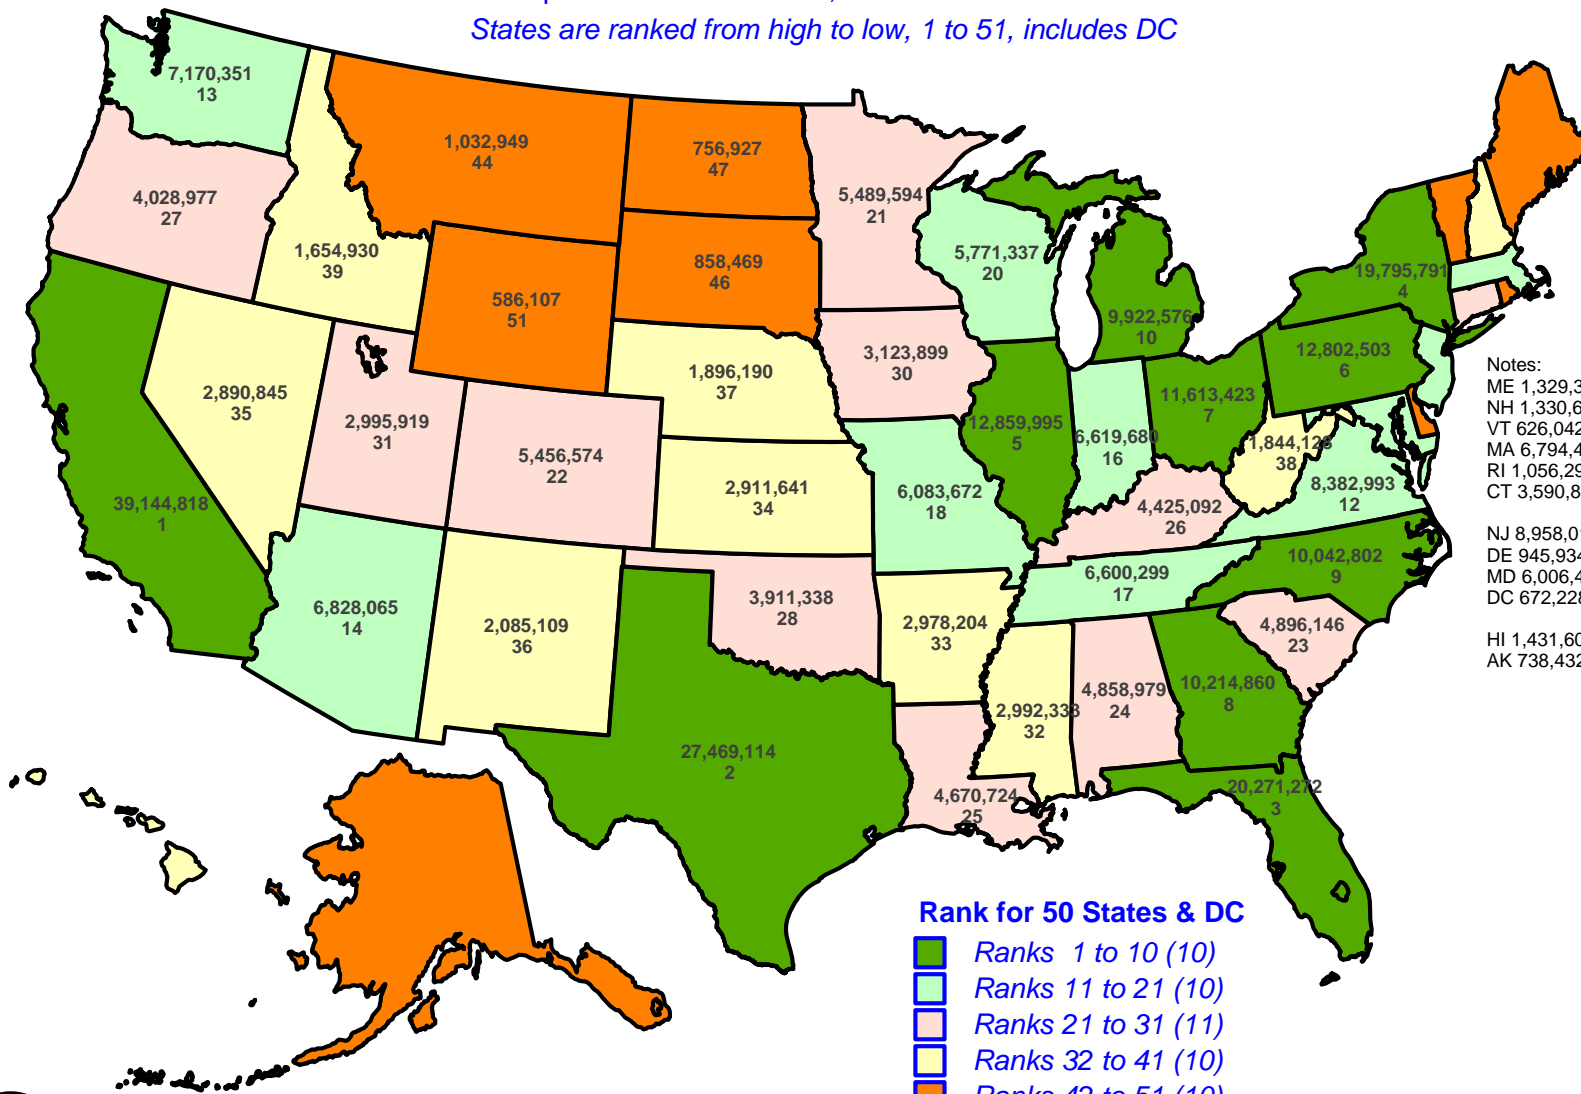

Population Estimate, 2015, with State Rank

Based upon Census Estimates, National Value: 321.4 million

States are ranked from high to low, 1 to 51, includes DC

Notes:
 ME 1,329,328 (42)
 NH 1,330,608 (41)
 VT 626,042 (50)
 MA 6,794,422 (15)
 RI 1,056,298 (43)
 CT 3,590,886 (29)
 NJ 8,958,013 (11)
 DE 945,934 (45)
 MD 6,006,401 (19)
 DC 672,228 (49)

Rank for 50 States & DC

- Ranks 1 to 10 (10)
- Ranks 11 to 21 (10)
- Ranks 21 to 31 (11)
- Ranks 32 to 41 (10)
- Ranks 42 to 51 (10)