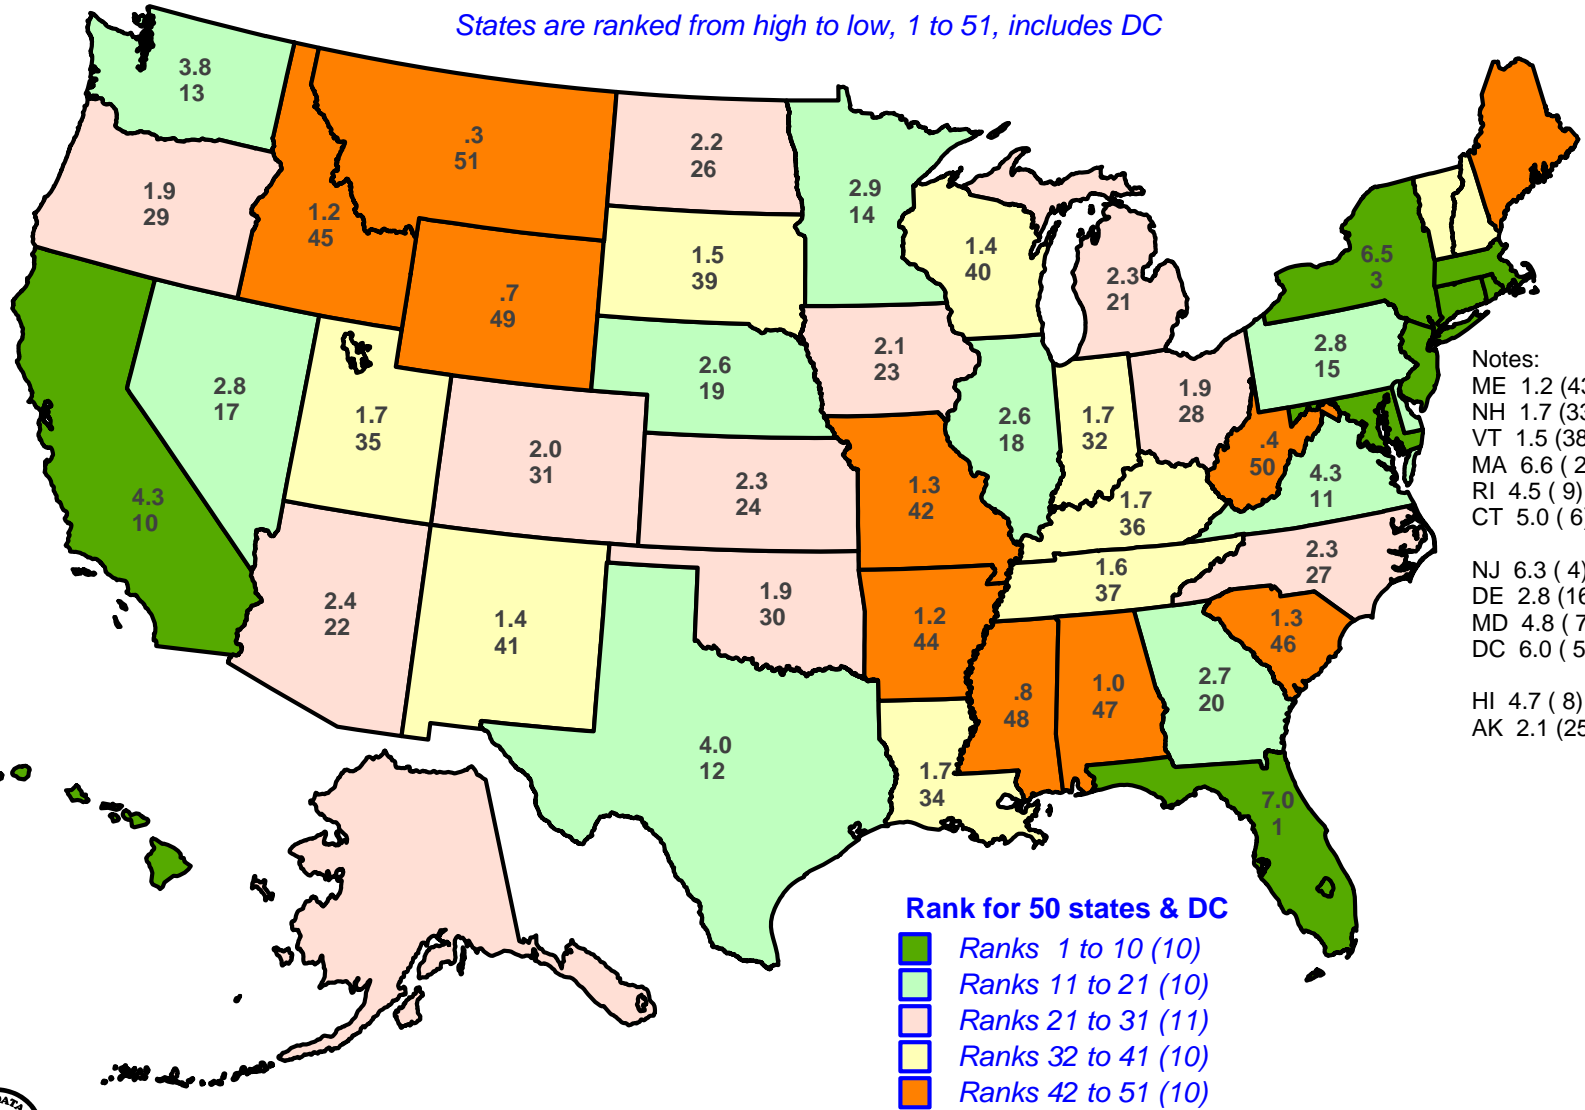

Foreign Migration Rate, 2016-2017, with State Rank

Based upon Census Estimates, National Rate: 3.4 per 1,000 persons

States are ranked from high to low, 1 to 51, includes DC

Notes:
 ME 1.2 (43)
 NH 1.7 (33)
 VT 1.5 (38)
 MA 6.6 (2)
 RI 4.5 (9)
 CT 5.0 (6)

 NJ 6.3 (4)
 DE 2.8 (16)
 MD 4.8 (7)
 DC 6.0 (5)

 HI 4.7 (8)
 AK 2.1 (25)

Rank for 50 states & DC

- Ranks 1 to 10 (10)
- Ranks 11 to 21 (10)
- Ranks 21 to 31 (11)
- Ranks 32 to 41 (10)
- Ranks 42 to 51 (10)